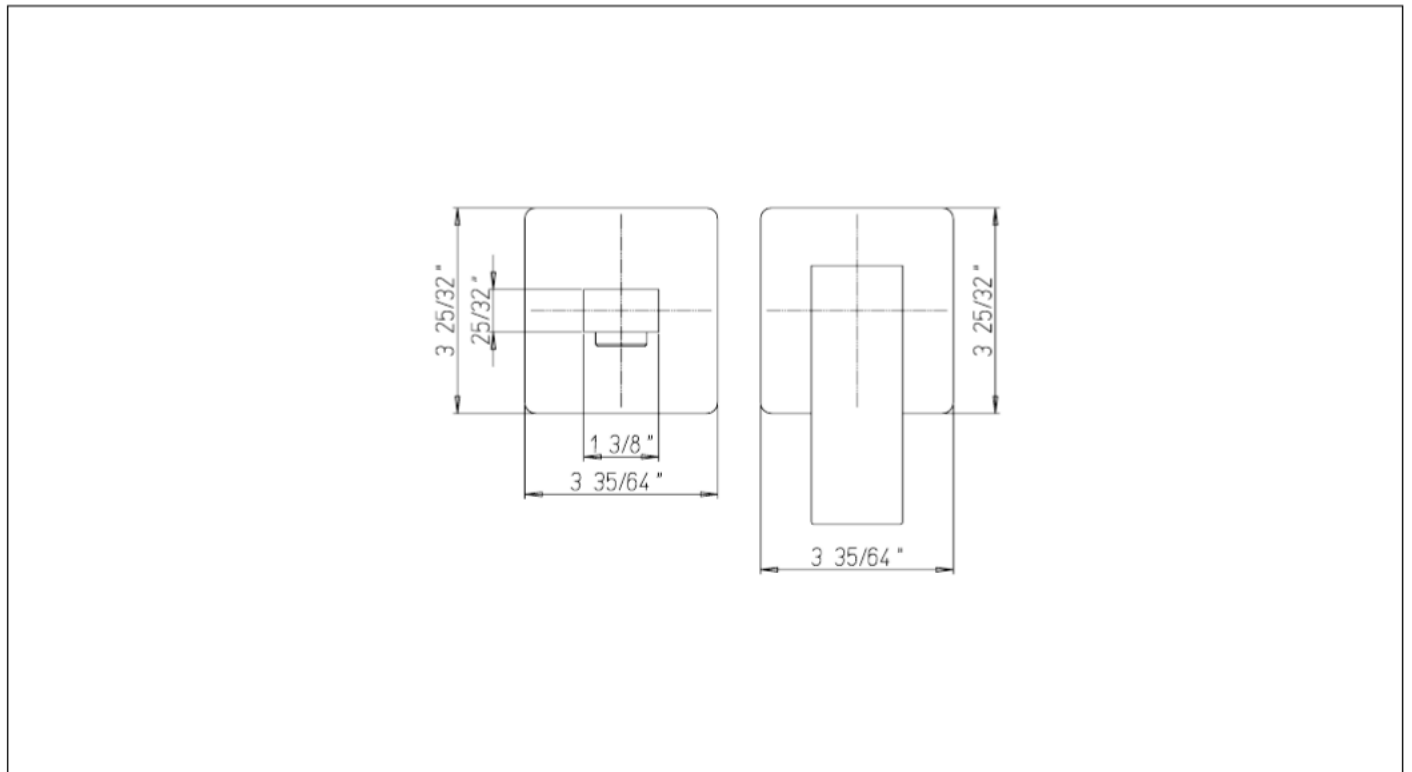

**842080C**

8" Wall mounted lavatory

**FINISHES**

- 842080CPC Polished Chrome
- 842080CBN Brushed Nickel
- 842080CBB Brushed Black

**STANDARDS**

- Compliant with ASME A112.18.1 - CSA B125.1
- Compliant with ANSI/NSF 61
- Compliant with NSF 372 (Low lead)
- Certified by IAPMO R&T Lab
- Meets EPA Water Sense Certification:  
1.2gpm, 4.5L/min

**FEATURES**

- Solid Brass Construction
- Single Control Ceramic Disc Valve
- Left or right spout installation
- Step-By-Step Installation Instructions

**DIMENSIONS**

Project \_\_\_\_\_  
Contractor \_\_\_\_\_