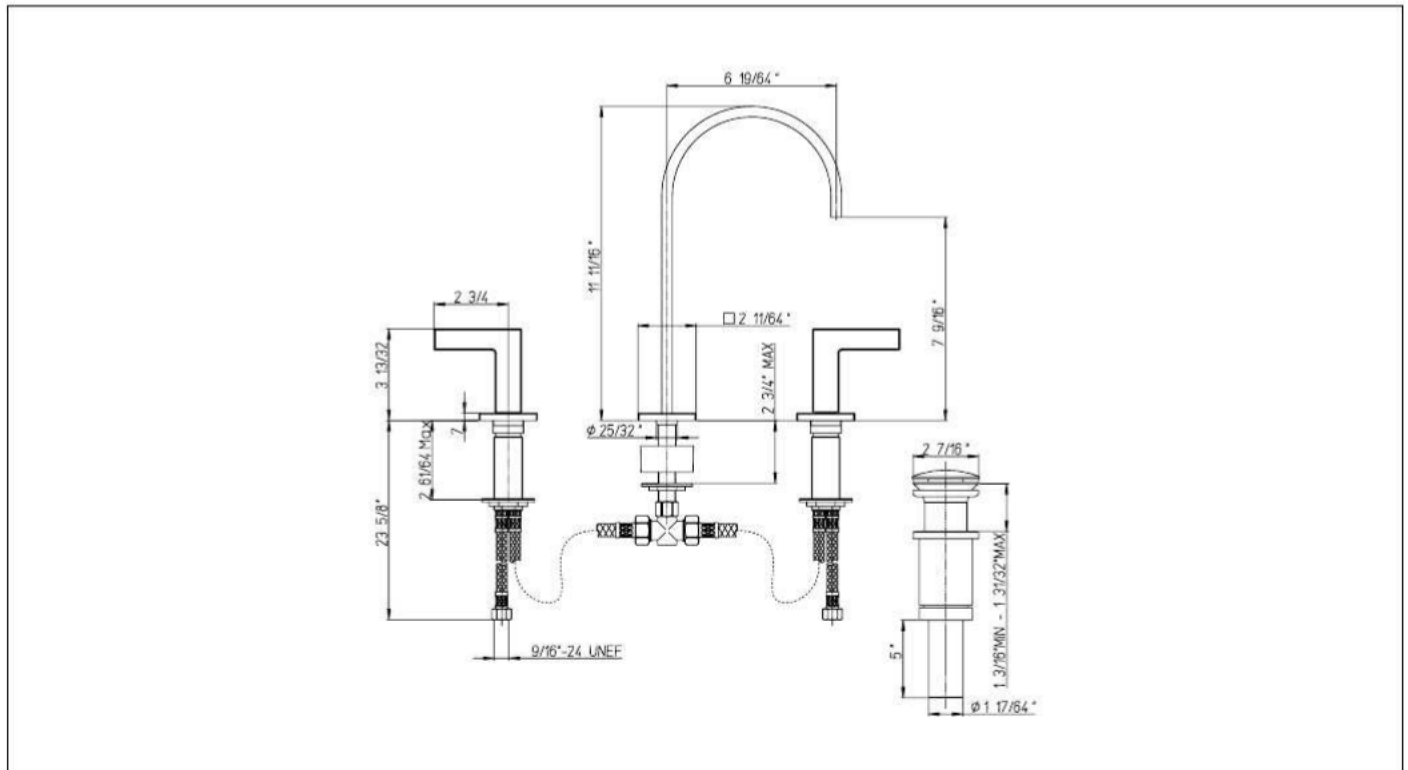

**842140C**  
8" Widespread Lavatory

Both handle  
included

**FINISHES**

842140CPC Polished Chrome  
842140CBN Brushed Nickel

**STANDARDS**

- Compliant with ASME A112.18.1 - CSA B125.1
- Compliant with ANSI/NSF 61
- Compliant with NSF 372 (Low lead)
- Certified by IAPMO R&T Lab
- Meets EPA Water Sense Certification:  
1.2gpm, 4.5L/min
- ADA Compliant

**FEATURES**

- 1.2 GPM Flow Rate
- Solid Brass Construction
- 1/4 turn ceramic disc valve
- Turn Ceramic Disc Valves
- Metal Pop-up
- 3 hole installation
- Step-By-Step Installation Instructions
- Limited Lifetime Warranty

**DIMENSIONS**

Project \_\_\_\_\_  
Contractor \_\_\_\_\_