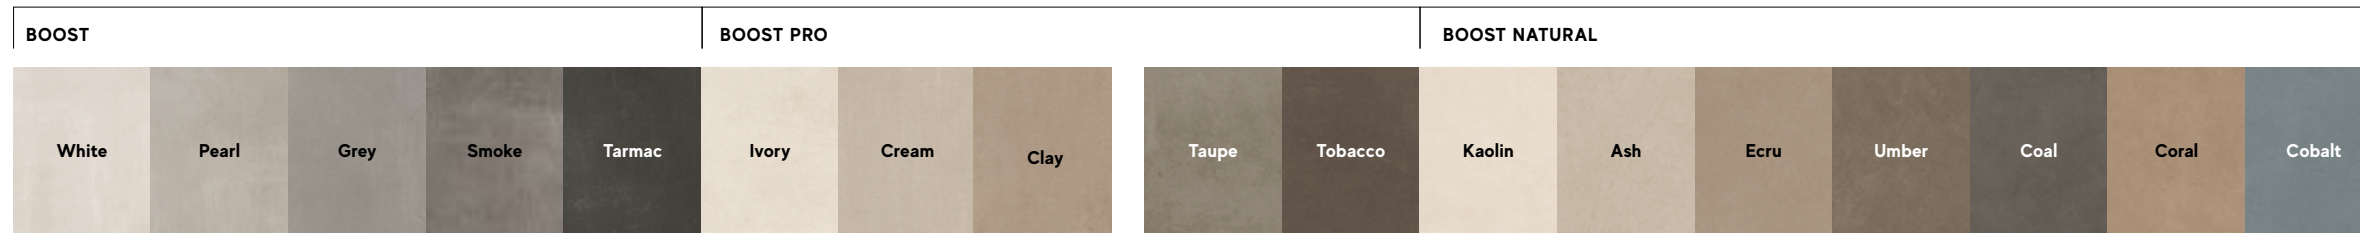

BOOSTWORLD

Range Summary

Size	Thickness	White	Pearl	Grey	Smoke	Tarmac	Ivory	Cream	Clay	Taupe	Tobacco	Kaolin	Ash	Ecu	Umber	Coal	Coral	Cobalt	
160x320 cm - 63"x126"	± 6 mm	Matte			Matte	Matte	Matte		Matte	Matte									
160x160 cm - 63"x63"	± 6 mm	Matte			Matte	Matte	Matte		Matte										
120x278 cm - 47 1/4"x109 1/2"	± 6 mm	Matte	Matte	Matte	Matte	Matte	Matte	Matte	Matte	Matte	Matte	Matte	Matte	Matte	Matte	Matte	Matte	Matte	Matte
120x240 cm - 47 1/4"x94 1/2"	± 9 mm	Matte (S)	Matte (S)	Matte (S)	Matte (S)	Matte (S)	Matte (S)	Matte (S)	Matte (S)	Matte (S)	Matte (S)	Matte (S)	Matte (S)	Matte (S)	Matte (S)	Matte (S)	Matte (S)	Matte (S)	Matte (S)
120x120 cm - 47 1/4"x47 1/4"	± 6 mm	Matte	Matte	Matte	Matte	Matte	Matte	Matte	Matte	Matte	Matte	Matte	Matte	Matte	Matte	Matte	Matte	Matte	Matte
	± 9 mm	Matte (S)	Matte (S)	Matte (S)	Matte (S)	Matte (S)	Matte (S)	Matte (S)	Matte (S)	Matte (S)	Matte (S)	Matte (S)	Matte (S)	Matte (S)	Matte (S)	Matte (S)	Matte (S)	Matte (S)	Matte (S)
75x150 cm - 29 1/2"x59"	± 9 mm	Matte (S)	Matte (S)	Matte (S)	Matte (S)	Matte (S)	Matte (S)	Matte (S)	Matte (S)	Matte (S)	Matte (S)	Matte (S)	Matte (S)	Matte (S)	Matte (S)	Matte (S)	Matte (S)	Matte (S)	Matte (S)
60x120 cm - 23 5/8"x47 1/4"	± 9 mm	Matte (S)	Matte (S)	Matte (S)	Matte (S)	Matte (S)	Matte (S)	Matte (S)	Matte (S)	Matte (S)	Matte (S)	Matte (S)	Matte (S)	Matte (S)	Matte (S)	Matte (S)	Matte (S)	Matte (S)	Matte (S)
75x75 cm - 29 1/2"x29 1/2"	± 9 mm	Matte (S)	Matte (S)	Matte (S)	Matte (S)	Matte (S)	Matte (S)	Matte (S)	Matte (S)	Matte (S)	Matte (S)	Matte (S)	Matte (S)	Matte (S)	Matte (S)	Matte (S)	Matte (S)	Matte (S)	Matte (S)
37,5x75 cm - 14 3/4"x29 1/2"	± 9 mm	Matte (S)	Matte (S)	Matte (S)	Matte (S)	Matte (S)	Matte (S)	Matte (S)	Matte (S)	Matte (S)	Matte (S)	Matte (S)	Matte (S)	Matte (S)	Matte (S)	Matte (S)	Matte (S)	Matte (S)	Matte (S)
60x60 cm - 23 5/8"x23 5/8"	± 9 mm	Matte (S)	Matte (S)	Matte (S)	Matte (S)	Matte (S)	Matte (S)	Matte (S)	Matte (S)	Matte (S)	Matte (S)	Matte (S)	Matte (S)	Matte (S)	Matte (S)	Matte (S)	Matte (S)	Matte (S)	Matte (S)
30x60 cm - 11 3/4"x23 5/8"	± 9 mm	Matte (S)	Matte (S)	Matte (S)	Matte (S)	Matte (S)	Matte (S)	Matte (S)	Matte (S)	Matte (S)	Matte (S)	Matte (S)	Matte (S)	Matte (S)	Matte (S)	Matte (S)	Matte (S)	Matte (S)	Matte (S)

Size	Thickness	White	Pearl	Grey	Smoke	Tarmac	Ivory	Cream	Clay	Taupe	Tobacco	Kaolin	Ash	Ecu	Umber	Coal	Coral	Cobalt	
120x120 cm - 47 1/4"x47 1/4"	± 9 mm	Grip	Grip	Grip	Grip	Grip	Grip	Grip	Grip	Grip	Grip	Grip	Grip	Grip	Grip	Grip	Grip	Grip	Grip
60x120 cm - 23 5/8"x47 1/4"	± 9 mm											Grip	Grip	Grip	Grip	Grip	Grip		
60x60 cm - 23 5/8"x23 5/8"	± 9 mm																		
30x60 cm - 11 3/4"x23 5/8"	± 9 mm																		
120x240 cm - 47 1/4"x94 1/2"	± 20 mm	Outdoor		Outdoor															
120x120 cm - 47 1/4"x47 1/4"	± 20 mm	Outdoor		Outdoor	Outdoor	Outdoor			Outdoor	Outdoor									
60x120 cm - 23 5/8"x47 1/4"	± 20 mm	Outdoor		Outdoor	Outdoor	Outdoor			Outdoor	Outdoor									
90x90 cm - 35 3/8"x35 3/8"	± 20 mm	Outdoor		Outdoor	Outdoor	Outdoor			Outdoor	Outdoor									
60x60 cm - 23 5/8"x23 5/8"	± 20 mm	Outdoor		Outdoor	Outdoor	Outdoor			Outdoor	Outdoor