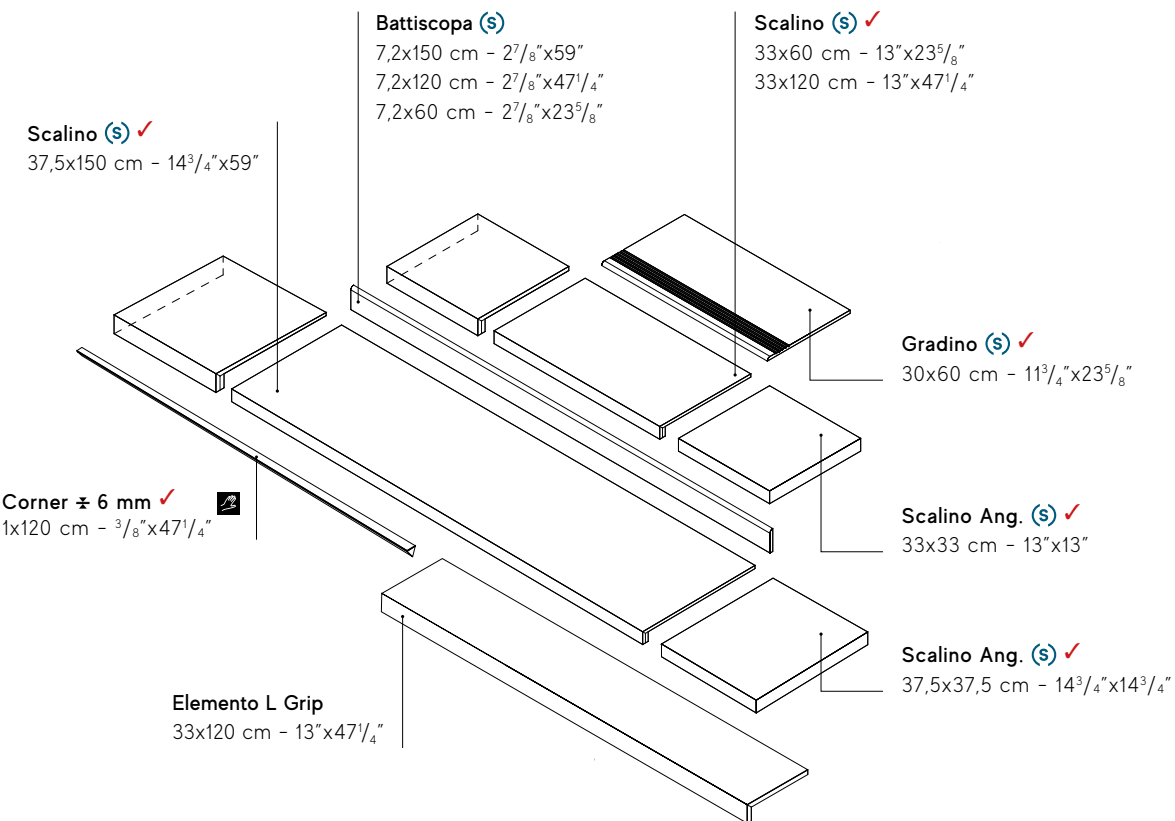

Trim tiles

Indoor trim tiles