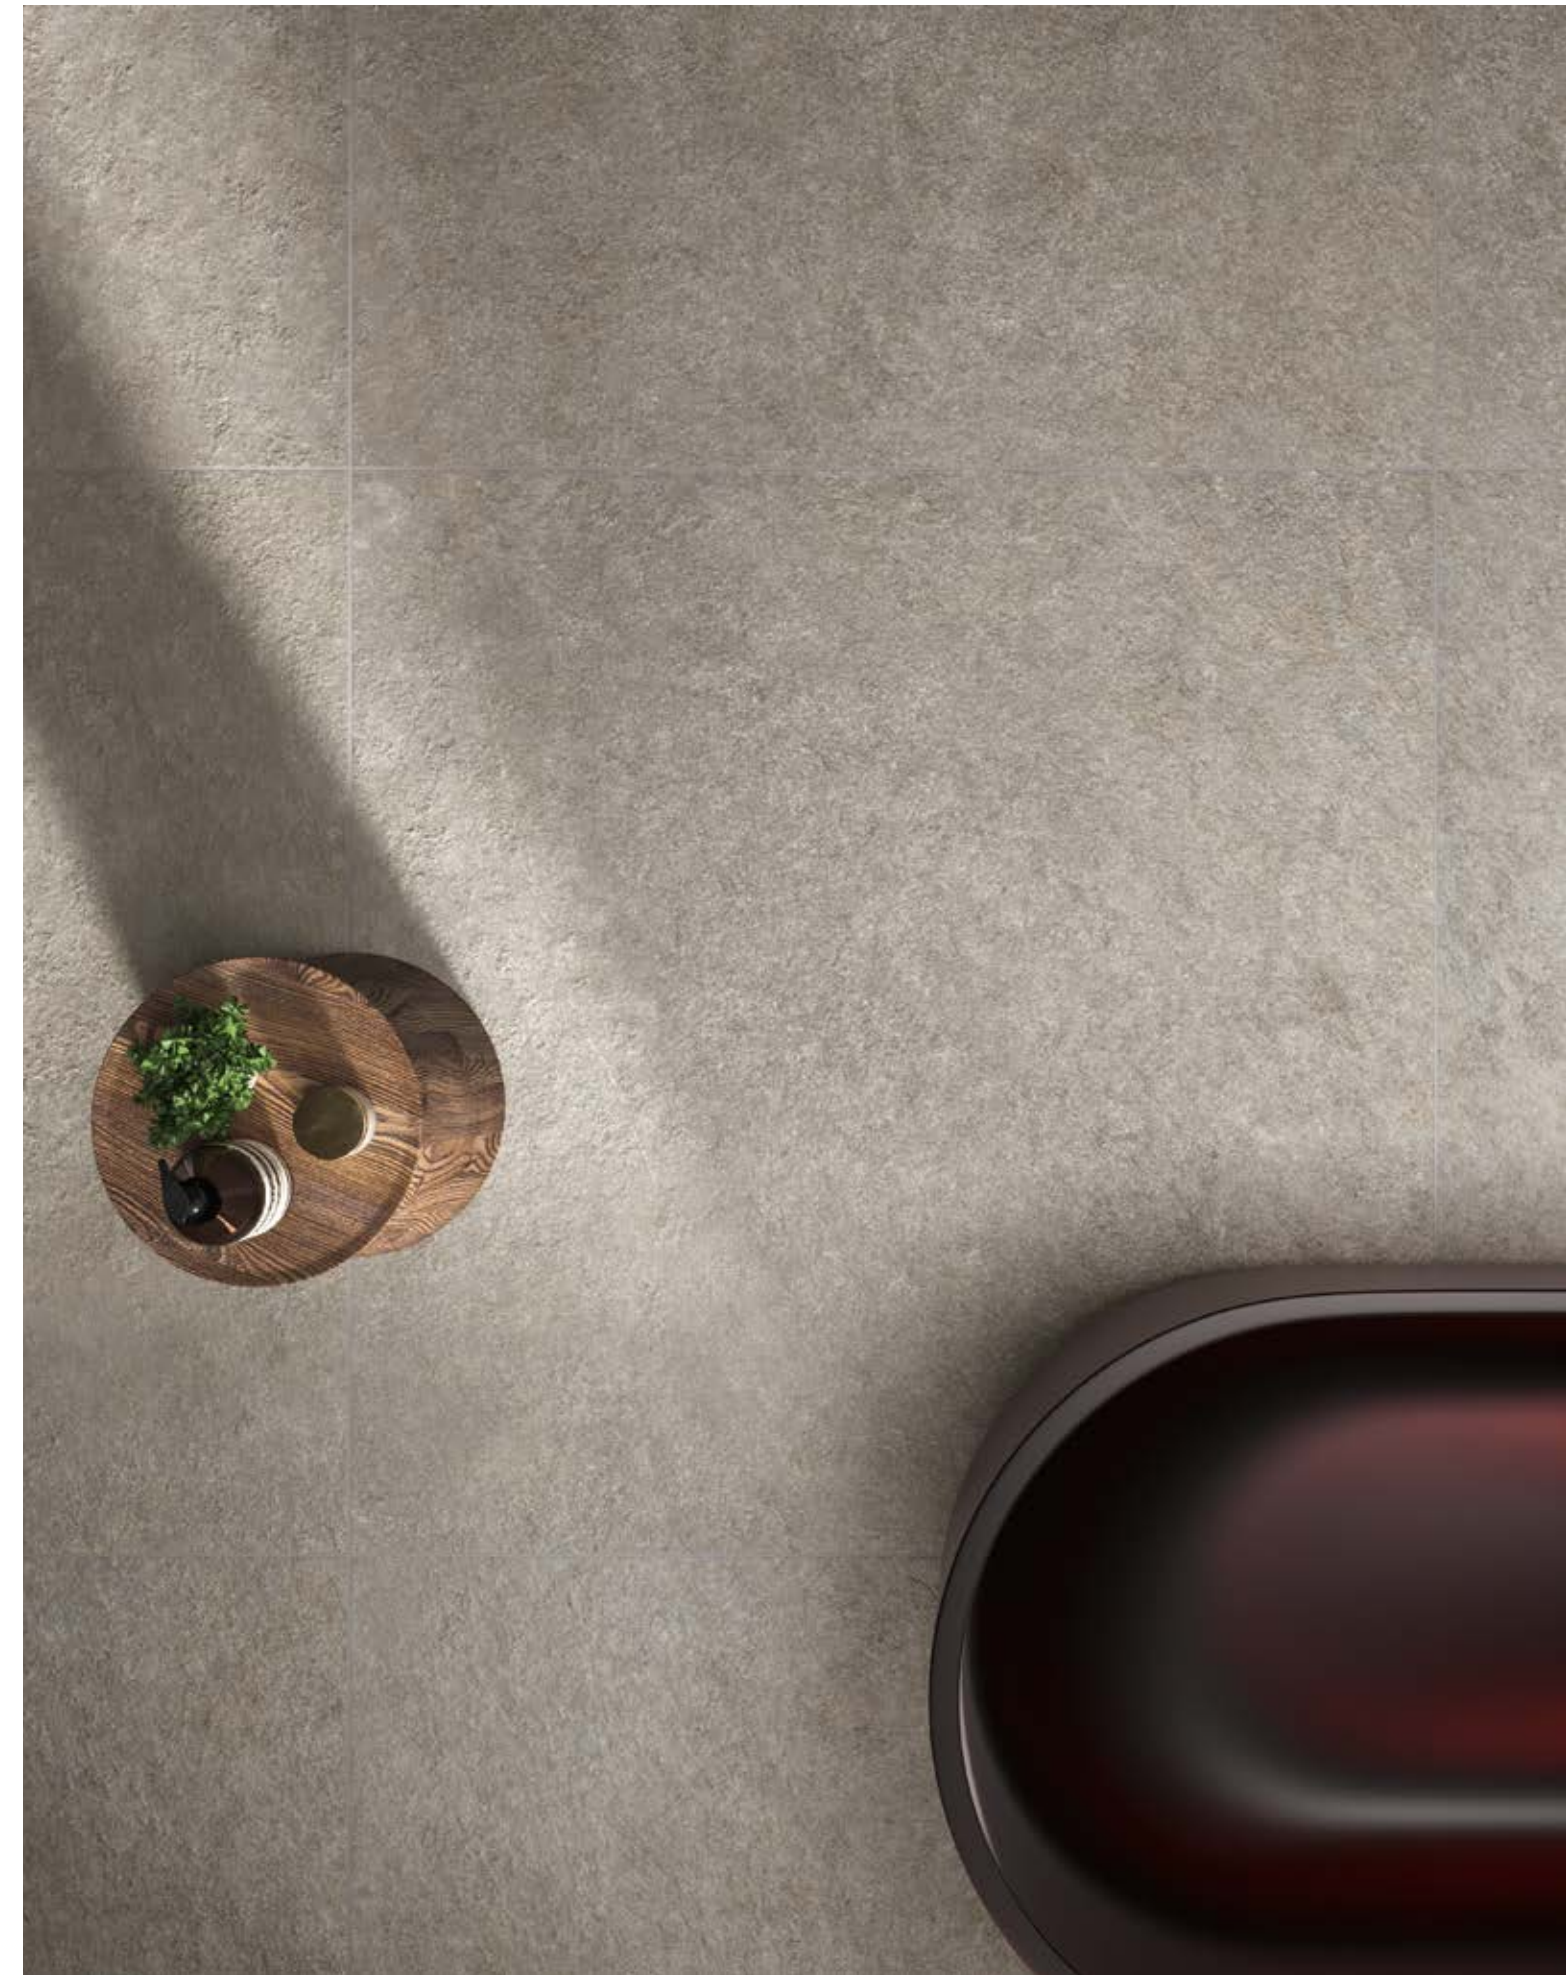

FLOOR

Boost Mineral Smoke
Matte/Matt Sensitech
120x120 cm | 47¹/₄"x47¹/₄"

Entice Copper Oak Natural

Matte/Matt Sensitech
18,5x150 cm | 7¹/₄"x59"

WALL

Boost Mineral Smoke Elegant
Matte/Matt
120x278 cm | 47¹/₄"x109¹/₂"

SINK & SHELF

Atlas Concorde Habitat
Twin wall-mounted sink
Boost Tarmac
Matte/Matt
210x50x15 cm | 82⁵/₈"x19⁵/₈"x5⁷/₈"

Shelf

Boost Tarmac
Matte/Matt
210x35x5 cm | 82⁵/₈"x13³/₄"x2"

THE INSPIRATION >

IMAGE GALLERY >

- ELEGANT PENTHOUSE
- SCENIC OUTDOOR VILLA
- REFINED OPEN SPACE VILLA
- SOPHISTICATED BATHROOM
- EMOTIONAL IN & OUT LIVING
- CONTEMPORARY URBAN SPACE
- STYLISH HOTEL ROOM
- TRENDY ROOFTOP BAR

SURFACE RANGE & TECHNICAL SPECIFICATIONS >

ENJOY THE VIDEO ▶