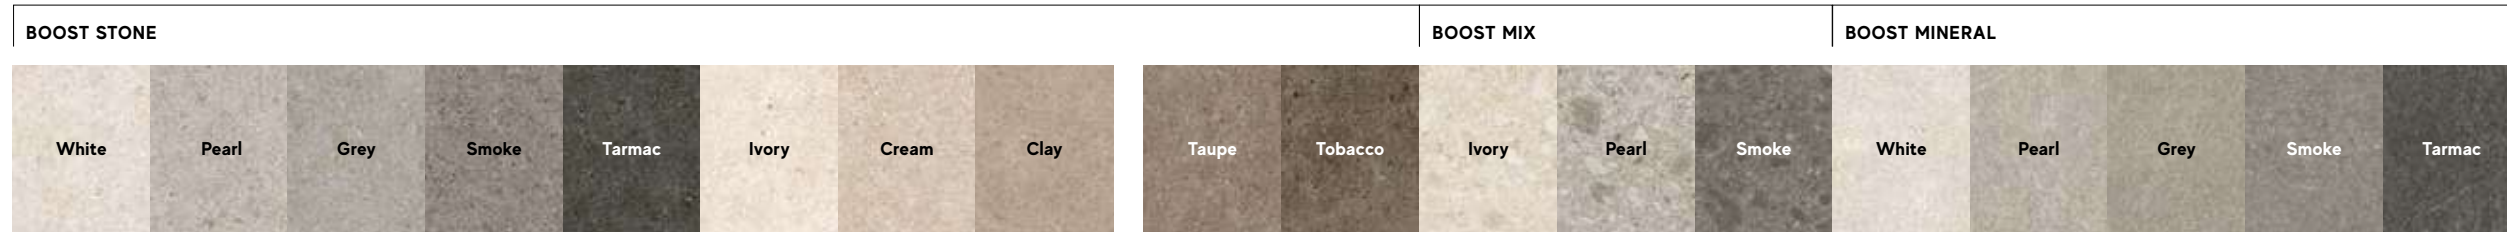

BOOSTWORLD

Range Summary

Floor & Wall Furniture

160x320 cm - 63"x126"	± 6 mm								
160x160 cm - 63"x63"	± 6 mm								
120x278 cm - 47 1/4"x109 1/2"	± 6 mm	Matte	Matte	Matte	Matte	Matte	Matte	Matte	Matte
120x240 cm - 47 1/4"x94 1/2"	± 9 mm								
120x120 cm - 47 1/4"x47 1/4"	± 6 mm								
	± 9 mm	Matte (S)	Matte (S)	Matte (S)	Matte (S)	Matte (S)	Matte (S)	Matte (S)	Matte (S)
75x150 cm - 29 1/2"x59"	± 9 mm								
60x120 cm - 23 5/8"x47 1/4"	± 9 mm	Matte (S)	Matte (S)	Matte (S)	Matte (S)	Matte (S)	Matte (S)	Matte (S)	Matte (S)
75x75 cm - 29 1/2"x29 1/2"	± 9 mm								
37,5x75 cm - 14 3/4"x29 1/2"	± 9 mm								
60x60 cm - 23 5/8"x23 5/8"	± 9 mm	Matte (S)	Matte (S)	Matte (S)	Matte (S)	Matte (S)	Matte (S)	Matte (S)	Matte (S)
30x60 cm - 11 3/4"x23 5/8"	± 9 mm	Matte (S)	Matte (S)	Matte (S)	Matte (S)	Matte (S)	Matte (S)	Matte (S)	Matte (S)

Matte	Matte	Matte	Matte	Matte	Matte *	Matte *	Matte *	Matte *	Matte *
					Matte (S) *	Matte (S) *	Matte (S) *	Matte (S) *	Matte (S) *
Matte (S)	Matte (S)	Matte (S)	Matte (S)	Matte (S)	Matte (S)	Matte (S)	Matte (S)	Matte (S)	Matte (S)
					Matte (S)	Matte (S)	Matte (S)	Matte (S)	Matte (S)
Matte (S)	Matte (S)	Matte (S)	Matte (S)	Matte (S)	Matte (S)	Matte (S)	Matte (S)	Matte (S)	Matte (S)
					Matte (S)	Matte (S)	Matte (S)	Matte (S)	Matte (S)
Matte (S)	Matte (S)	Matte (S)	Matte (S)	Matte (S)	Matte (S)	Matte (S)	Matte (S)	Matte (S)	Matte (S)
Matte (S)	Matte (S)	Matte (S)	Matte (S)	Matte (S)	Matte (S)	Matte (S)	Matte (S)	Matte (S)	Matte (S)

Outdoor

120x120 cm - 47 1/4"x47 1/4"	± 9 mm								
60x120 cm - 23 5/8"x47 1/4"	± 9 mm	Grip	Grip	Grip	Grip	Grip	Grip	Grip	Grip
60x60 cm - 23 5/8"x23 5/8"	± 9 mm								
30x60 cm - 11 3/4"x23 5/8"	± 9 mm	Grip	Grip	Grip	Grip	Grip	Grip	Grip	Grip
120x240 cm - 47 1/4"x94 1/2"	± 20 mm								
120x120 cm - 47 1/4"x47 1/4"	± 20 mm	Outdoor		Outdoor	Outdoor	Outdoor		Outdoor	Outdoor
60x120 cm - 23 5/8"x47 1/4"	± 20 mm	Outdoor		Outdoor	Outdoor	Outdoor		Outdoor	Outdoor
90x90 cm - 35 3/8"x35 3/8"	± 20 mm								
60x60 cm - 23 5/8"x23 5/8"	± 20 mm	Outdoor		Outdoor	Outdoor	Outdoor		Outdoor	Outdoor

Grip	Grip				Grip (S)	Grip (S)	Grip (S)	Grip (S)	Grip (S)
					Grip (S)	Grip (S)	Grip (S)	Grip (S)	Grip (S)
Grip	Grip	Grip	Grip	Grip					
							Outdoor (S) *		
		Outdoor	Outdoor	Outdoor	Outdoor (S)		Outdoor (S)	Outdoor (S)	Outdoor (S)
		Outdoor	Outdoor	Outdoor	Outdoor (S)		Outdoor (S)	Outdoor (S)	Outdoor (S)
					Outdoor (S)		Outdoor (S)	Outdoor (S)	Outdoor (S)
		Outdoor	Outdoor	Outdoor	Outdoor (S)		Outdoor (S)	Outdoor (S)	Outdoor (S)

Countertops Furniture

162x324 cm - 63 3/4"x127 1/2"	± 12 mm							Hammered	

> Non rectified - non rettificato

								Hammered	

* Elegant surface

THE INSPIRATION >

IMAGE GALLERY >

SURFACE RANGE & TECHNICAL SPECIFICATIONS >

PORCELAIN TILES:
A SAFE CHOICE
SENSITECH TECHNOLOGY
BOOST MINERAL RANGE

TECHNICAL SPECIFICATION

ENJOY THE VIDEO