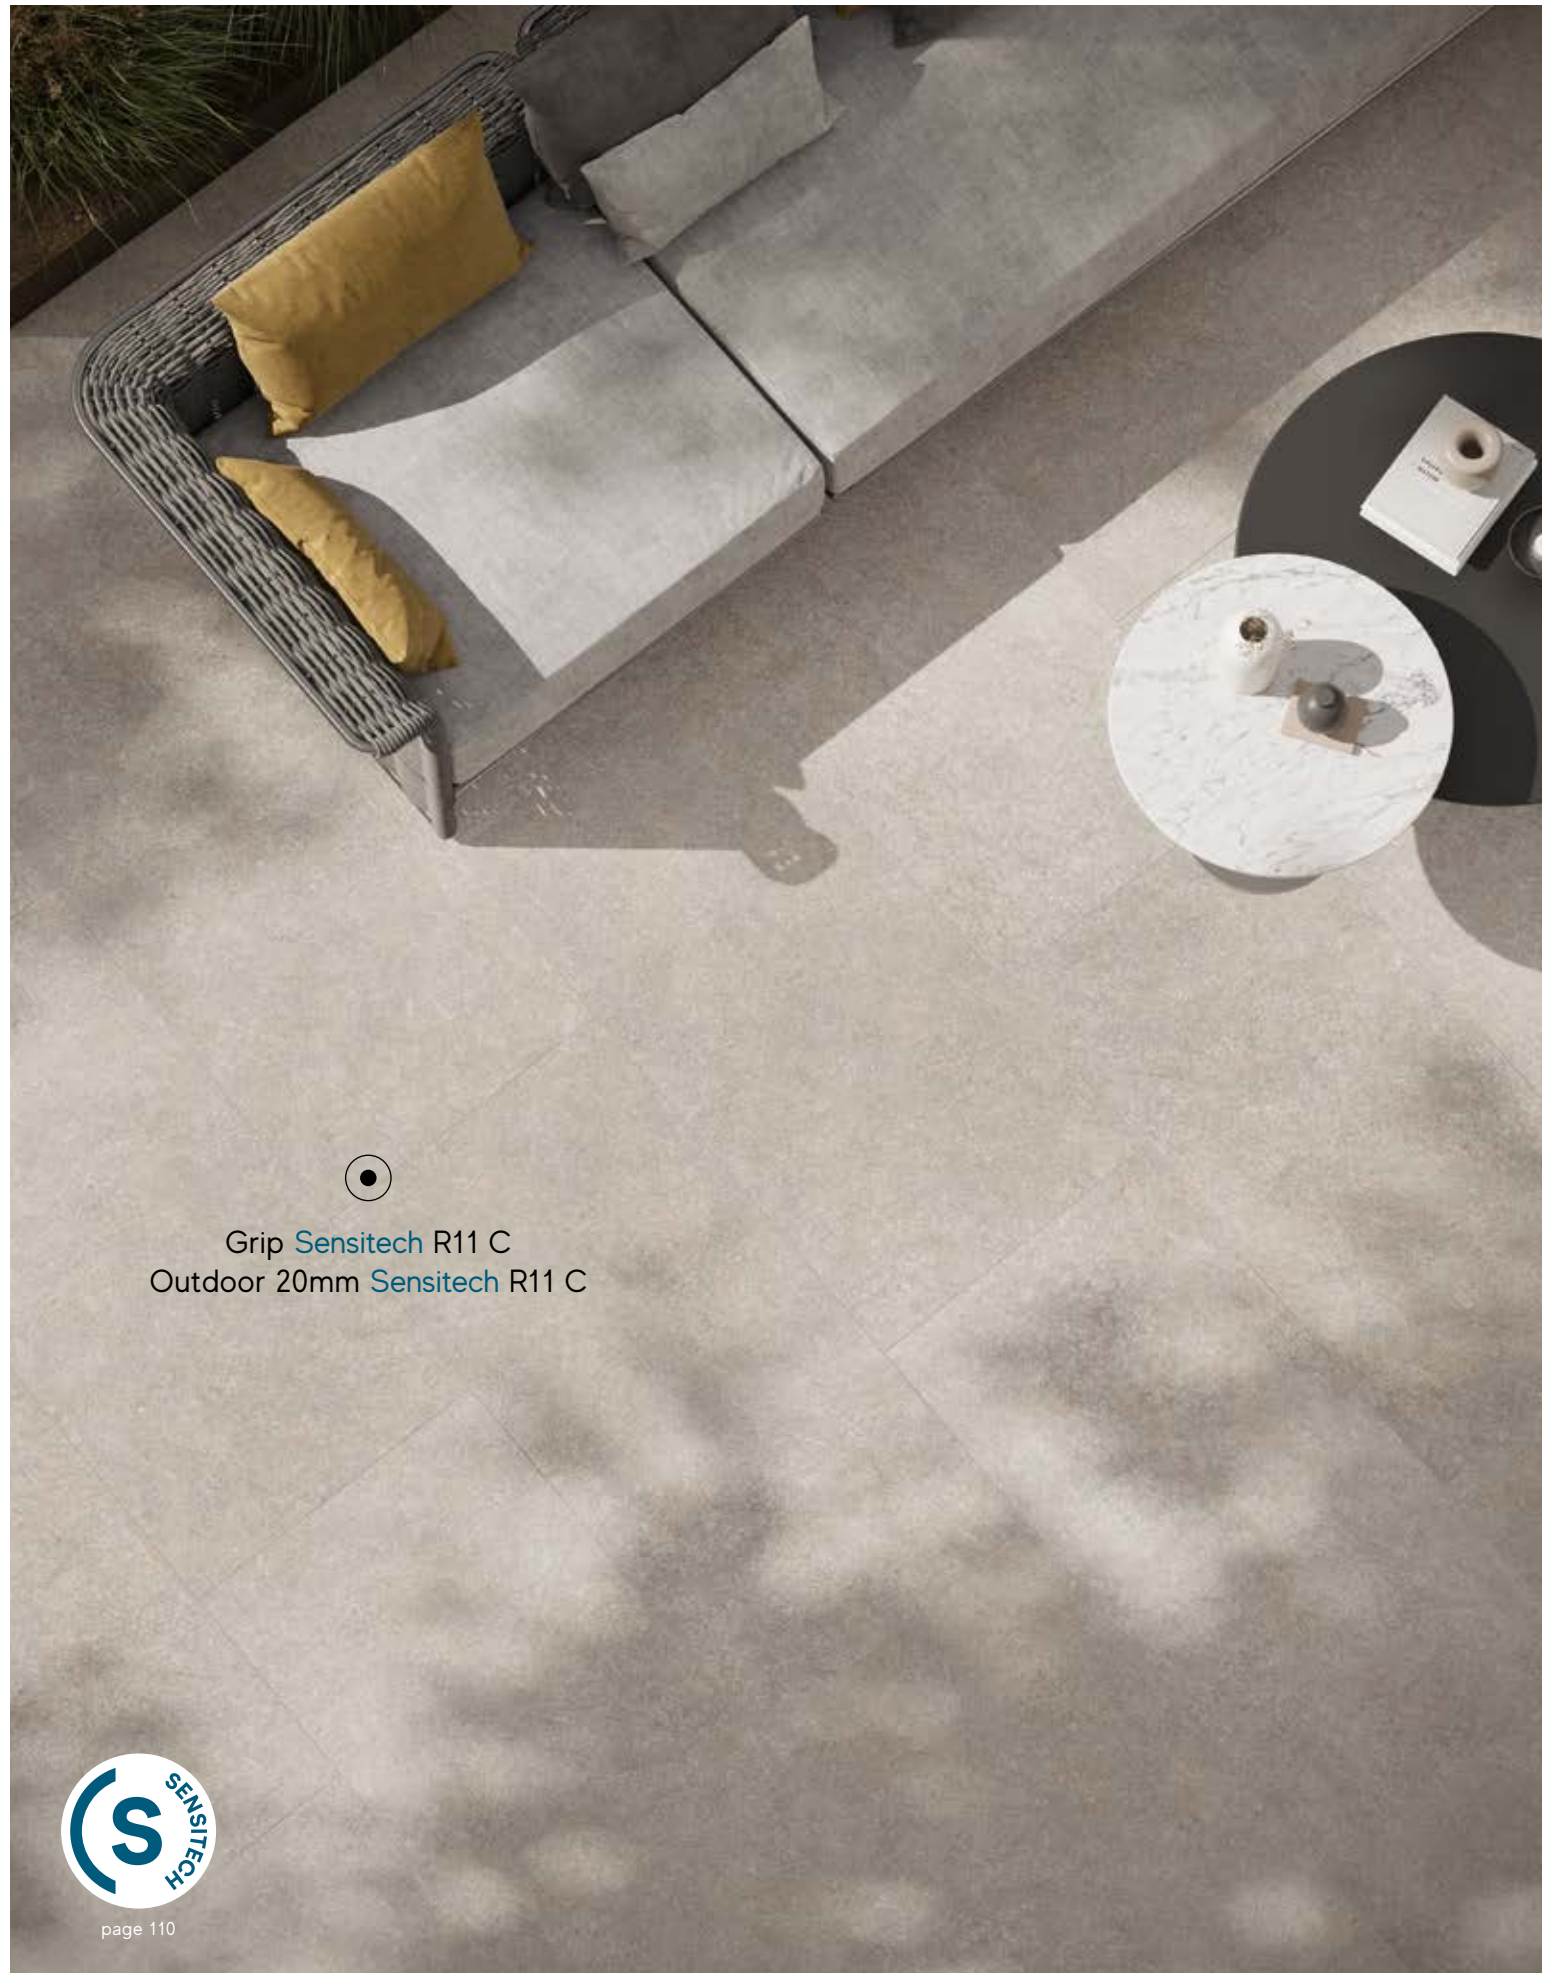

**Sensitech**  
SAFE. SOFT. SMART.

  
OUTDOOR

  
INDOOR

THE INSPIRATION >

IMAGE GALLERY >

SURFACE RANGE & TECHNICAL SPECIFICATIONS >

ENJOY THE VIDEO 

●  
Grip [Sensitech R11 C](#)  
Outdoor 20mm [Sensitech R11 C](#)