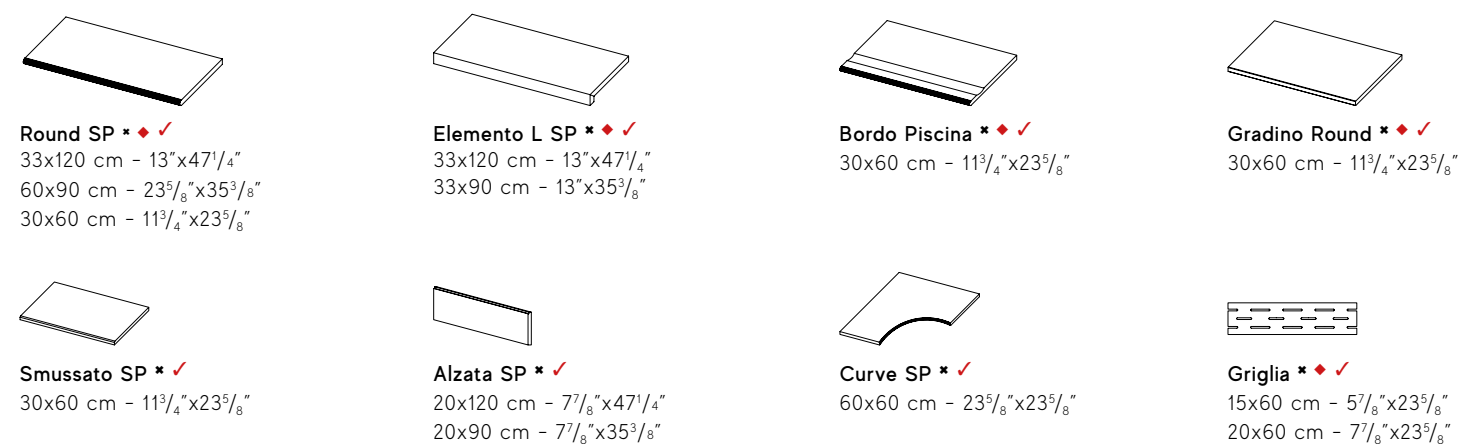

Outdoor trim tiles ± 20 mm

- Available in / Disponibile in White, Grey, Smoke, Tarmac
- ✓ These parts are supplied to order / I pezzi sono disponibili su ordinazione
- ♦ Right-left angular elements are available / Sono disponibili gli elementi angolari dx/sx

Outdoor Porcelain tiles ± 20 mm

Porcelain tiles - Rectified monocaliber

Gres porcellanato - Rettificato monocalibro

Compliant with standards EN 14411 annex G group Bla
Compliant with standards ISO 13006 annex G group Bla
Conforme alla norma EN 14411 Appendice G gruppo Bla
Conforme alla norma ISO 13006 Appendice G gruppo Bla

120x278 cm - 47¹/₄"x109¹/₂"
120x240 cm - 47¹/₄"x94¹/₂"
120x120 cm - 47¹/₄"x47¹/₄"
75x150 cm - 29¹/₂"x59"
75x75 cm - 29¹/₂"x29¹/₂"

± 6 mm
± 9, 20 mm
± 9, 20 mm
± 9 mm
± 9 mm

60x120 cm - 23⁵/₈"x47¹/₄"
60x90 cm - 23⁵/₈"x35³/₈"
60x60 cm - 23⁵/₈"x23⁵/₈"
30x60 cm - 11³/₄"x23⁵/₈"

± 9, 20 mm
± 20 mm
± 9, 20 mm
± 9 mm
± 9 mm