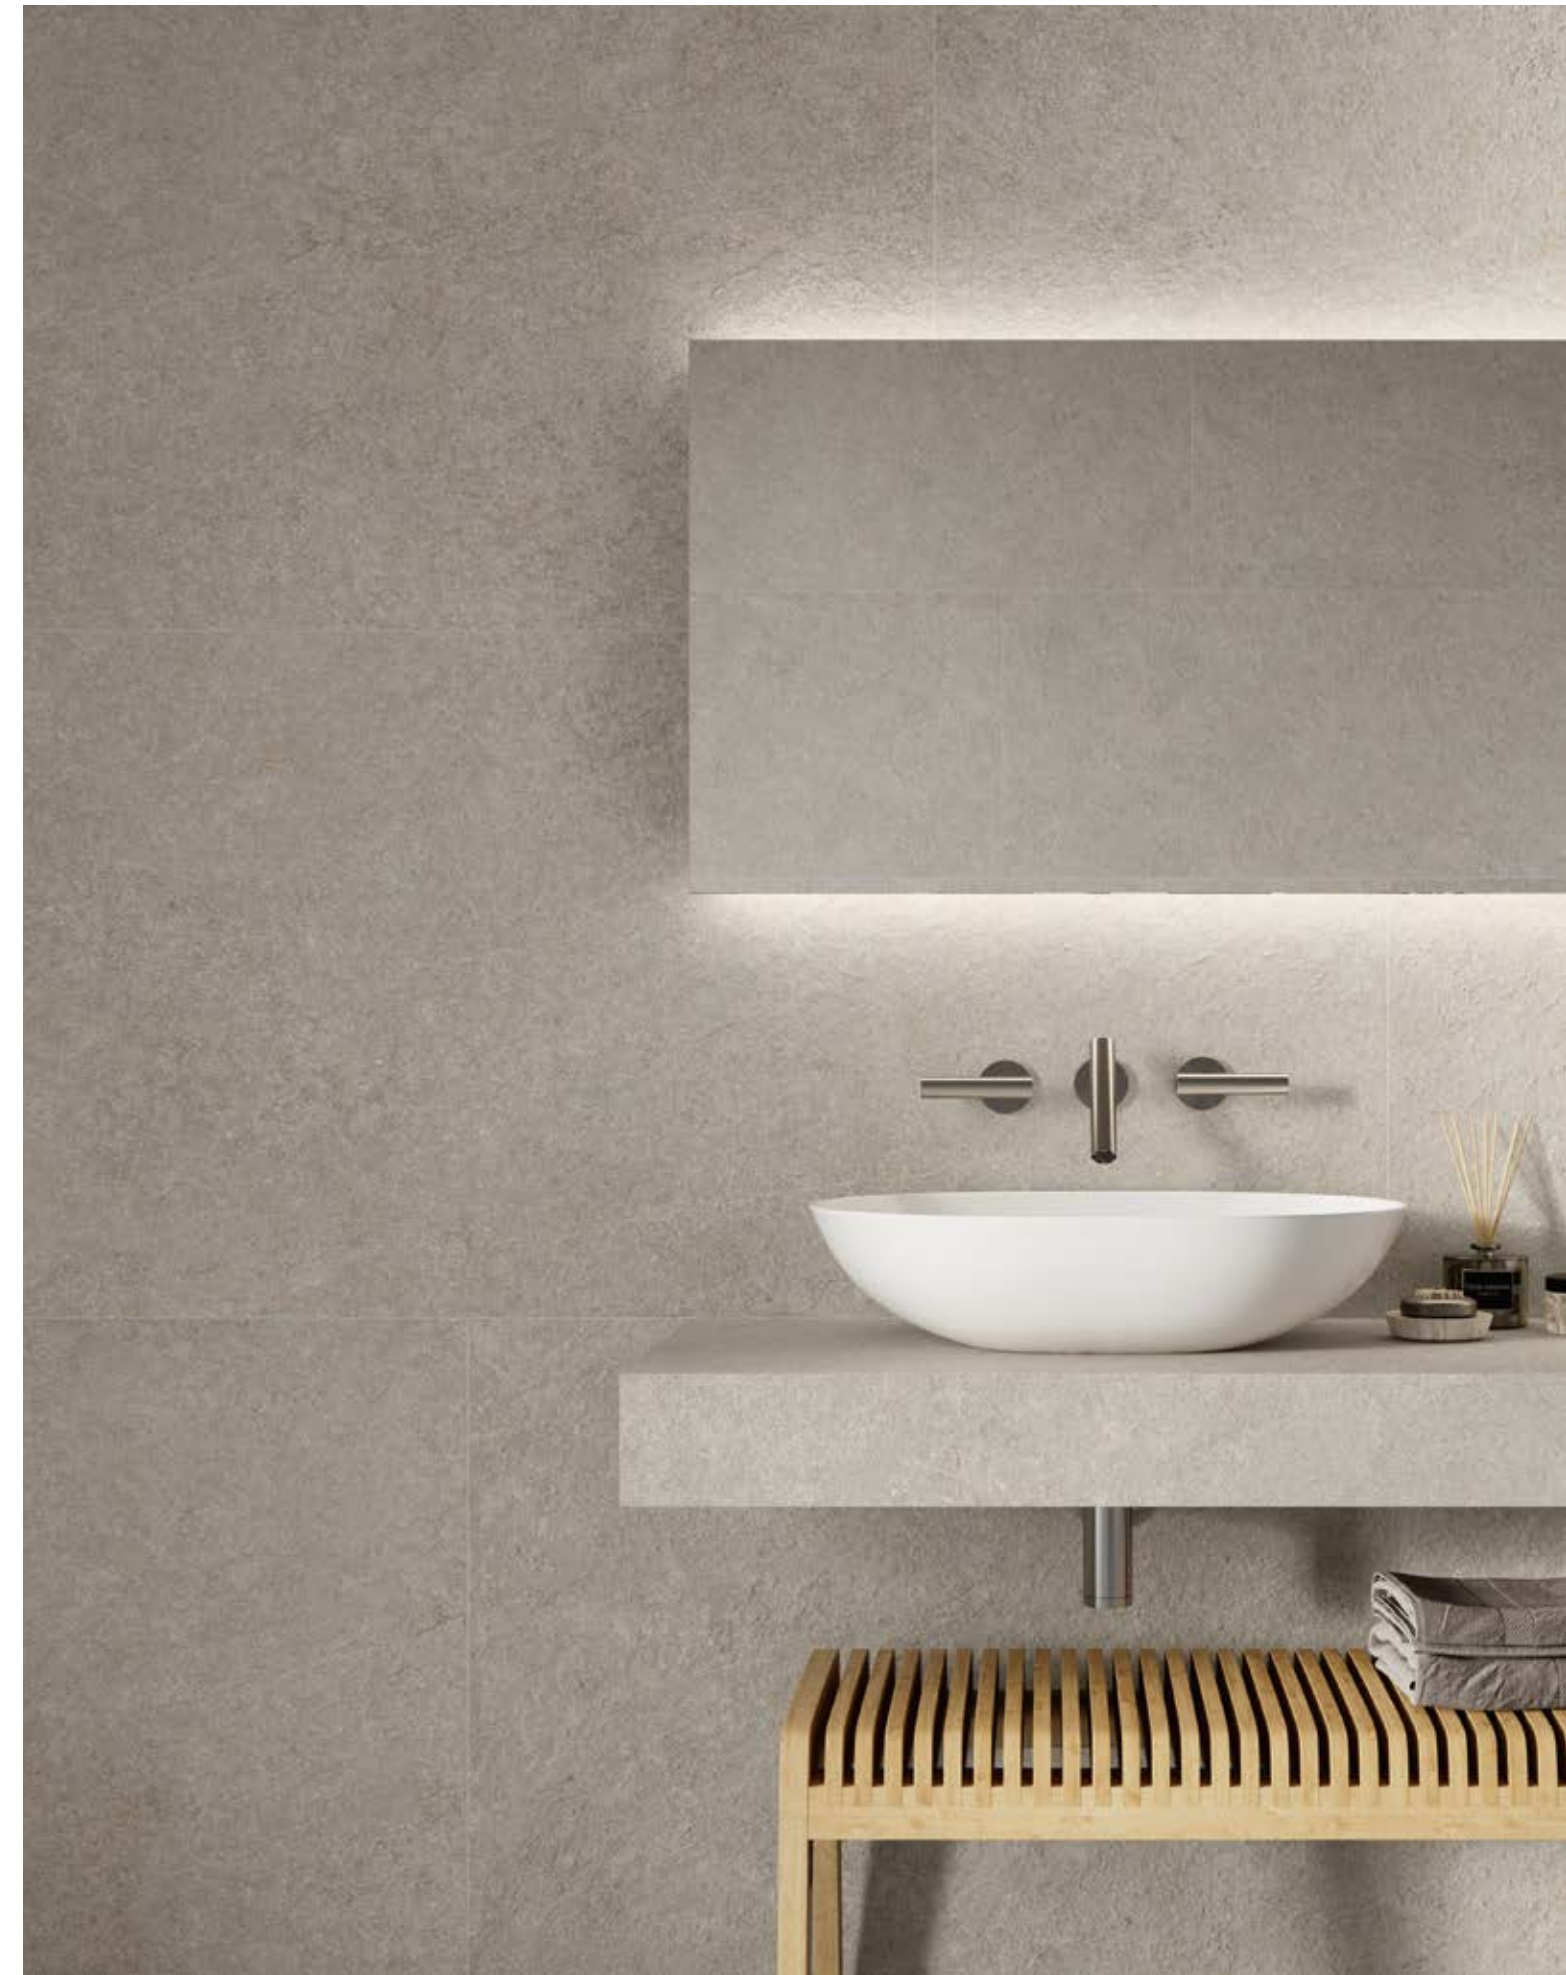

**Exence Almond**

Tatami  
18,5x75 cm | 7 1/4"x29 1/2"

WALL

**Boost Mineral Pearl**  
Matte/Matt Sensitech  
75x150 cm | 29 1/2"x59"

SINK

Atlas Concorde Habitat  
Mastertop

**Boost Mineral Pearl Elegant**

Matte/Matt  
180x50x12 cm | 70 7/8"x19 5/8"x4 3/4"