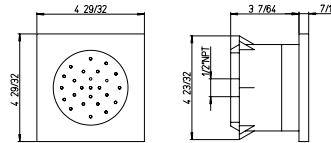

1/2" NPT Connection.

SQ..721

Square brass body tile spray.

Directional Body Spray.

30° Rotation.

1/2" Female NPT Connection.

Flow Rate: 1.5 GPM @ 60 PSI MAX

89..721