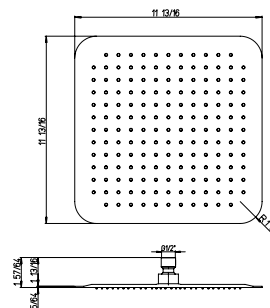

QU..75908

8" square brass shower head. Anti-limestone.

Flow Rate: 1.8 GPM @ 60 PSI MAX

QU..75910

10" square brass shower head.
Anti-limestone.

Flow Rate: 1.8 GPM @ 60 PSI MAX

QU..75912

12" square brass shower head.
Anti-limestone.

Flow Rate: 1.8 GPM @ 60 PSI MAX

SQ..75908

Extraslim 8" showerhead only.
Square design.
1/2" Connections.

Flow Rate: 1.8 GPM @ 60 PSI MAX

SQ..75910

Extraslim 10" showerhead only.
Square design.
1/2" Connections.

Flow Rate: 1.8 GPM @ 60 PSI MAX

SQ..75912

Extraslim 12" showerhead only.
Square design.
1/2" Connections.

Flow Rate: 1.8 GPM @ 60 PSI MAX

QU..689

Shower column with thermostatic mixer, 38° safety button, integrated diverter, brass tube, wall mounted shower holder.
 10" inch square shower head.
 Single jet square hand shower.
 78" flexible hose.