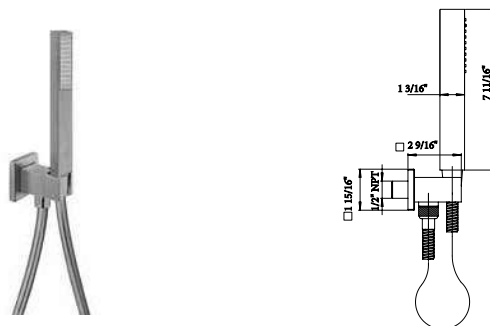

Flow Rate: 1.8 GPM @ 60 PSI MAX

SQ..75912

Extraslim 12" showerhead only.
Square design.
1/2" Connections.

Flow Rate: 1.8 GPM @ 60 PSI MAX

QU..689

Shower column with thermostatic mixer, 38° safety button, integrated diverter, brass tube, wall mounted shower holder.
 10" inch square shower head.
 Single jet square hand shower.
 78" flexible hose.

Flow Rate: 1.8 GPM @ 60 PSI MAX

QUADRO

QU..129

24" brass slide bar kit.
 Single jet square hand shower
 Wall mount bracket & supply elbow.
 Single jet square hand shower.
 78" flexible hose.

Flow Rate: 1.8 GPM @ 60 PSI MAX

QU..440

Wallmounted brass handshower kit.
 1-jet hand shower.
 Wall mount bracket & supply elbow.
 78" flexible hose.

Flow Rate: 1.8 GPM @ 60 PSI MAX

50..162

78" metal shower hose.

SQ..503

Square brass drop elbow.