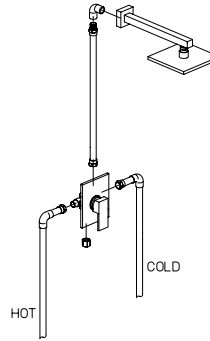

KIT 3

- Pressure balance shower KIT including:
- 8" Brass Square rain shower head - Anti Limestone
 - 12" Brass Square wall mounted arm & flange
 - Trim 697 ceramic disc valve cartridge
 - Rough in valve 697
 - 1/2" inlet connections

KIT 4

- Thermostatic shower KIT including:
- 8" Brass Square rain shower head - Anti Limestone
 - 12" Brass Square wall mounted arm & flange
 - Trim 690 with thermostatic valve & 3/4" ceramic disc volume control
 - Rough in valve 690
 - 1/2" inlet connections

KIT 5

- Pressure balance hand shower KIT including:
- 8" Brass Square rain shower head - Anti Limestone
 - 12" Brass Square wall mounted arm & flange
 - Trim 788 with diverter & ceramic disc valve cartridge
 - Rough in valve 788
 - Square wall mounted brass handshower set including 1-jet square handshower, wall mounted bracket & supply elbow + flange, 78" flexible hose
 - 1/2" inlet connections

KIT 6

- Thermostatic hand shower KIT including:
- 8" Brass Square rain shower head - Anti Limestone
 - 12" Brass Square wall mounted arm & flange
 - Trim 691 with thermostatic valve & 2 way diverter volume control
 - Rough in valve 691
 - Square wall mounted brass handshower set including 1-jet square handshower, wall mounted bracket & supply elbow + flange, 78" flexible hose
 - 1/2" inlet connections