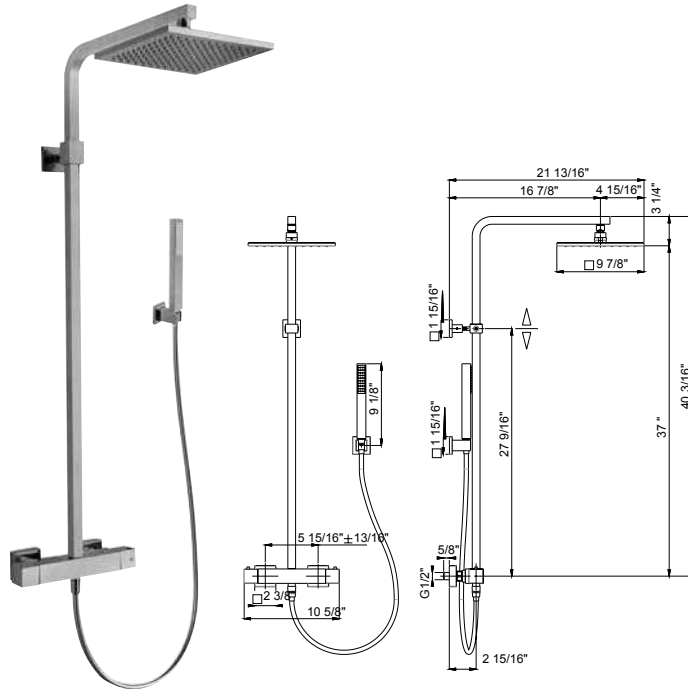

KIT 3

- Pressure balance shower KIT including:
- 8" Brass Square rain shower head - Anti Limestone
 - 12" Brass Square wall mounted arm & flange
 - Trim 697 ceramic disc valve cartridge
 - Rough in valve 697
 - 1/2" inlet connections

KIT 5

- Pressure balance hand shower KIT including:
- 8" Brass Square rain shower head - Anti Limestone
 - 12" Brass Square wall mounted arm & flange
 - Trim 788 with diverter & ceramic disc valve cartridge
 - Rough in valve 788
 - Square wall mounted brass handshower set including 1-jet square handshower, wall mounted bracket & supply elbow + flange, 78" flexible hose
 - 1/2" inlet connections

Flow Rate: 1.8 GPM @ 60 PSI MAX

SQ..75912

Extraslim 12" showerhead only.
Square design.
1/2" Connections.

Flow Rate: 1.8 GPM @ 60 PSI MAX

QU..689

Shower column with thermostatic mixer, 38° safety button, integrated diverter, brass tube, wall mounted shower holder.
 10" inch square shower head.
 Single jet square hand shower.
 78" flexible hose.

Flow Rate: 1.8 GPM @ 60 PSI MAX

QUADRO

QU..129

24" brass slide bar kit.
 Single jet square hand shower
 Wall mount bracket & supply elbow.
 Single jet square hand shower.
 78" flexible hose.

Flow Rate: 1.8 GPM @ 60 PSI MAX