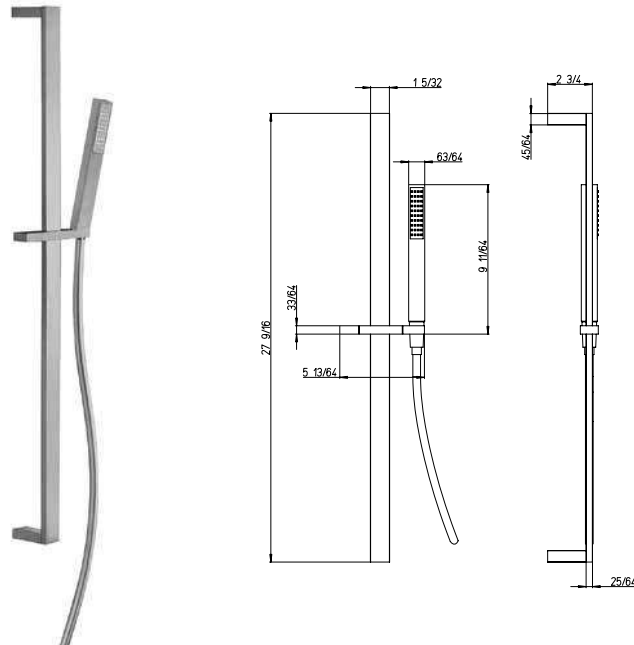

Flow Rate: 1.8 GPM @ 60 PSI MAX

SQ..75912

Extraslim 12" showerhead only.
Square design.
1/2" Connections.

Flow Rate: 1.8 GPM @ 60 PSI MAX

QU..689

Shower column with thermostatic mixer, 38° safety button, integrated diverter, brass tube, wall mounted shower holder.
 10" inch square shower head.
 Single jet square hand shower.
 78" flexible hose.

Flow Rate: 1.8 GPM @ 60 PSI MAX

QUADRO

QU..129

24" brass slide bar kit.
 Single jet square hand shower
 Wall mount bracket & supply elbow.
 Single jet square hand shower.
 78" flexible hose.

Flow Rate: 1.8 GPM @ 60 PSI MAX

QU..440

Wallmounted brass handshower kit.
 1-jet hand shower.
 Wall mount bracket & supply elbow.
 78" flexible hose.

Flow Rate: 1.8 GPM @ 60 PSI MAX

50..162

78" metal shower hose.

SQ..503

Square brass drop elbow.

1/2" NPT Connection.

SQ..721

Square brass body tile spray.

Directional Body Spray.

30° Rotation.

1/2" Female NPT Connection.

Flow Rate: 1.5 GPM @ 60 PSI MAX

89..721