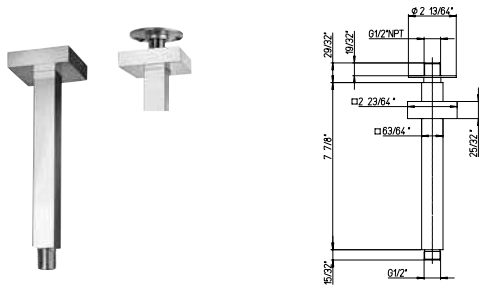

KIT 6

- Thermostatic hand shower KIT including:
- 8" Brass Square rain shower head - Anti Limestone
 - 12" Brass Square wall mounted arm & flange
 - Trim 691 with thermostatic valve & 2 way diverter volume control
 - Rough in valve 691
 - Square wall mounted brass handshower set including 1-jet square handshower, wall mounted bracket & supply elbow + flange, 78" flexible hose
 - 1/2" inlet connections

QU..75908

8" square brass shower head. Anti-limestone.

Flow Rate: 1.8 GPM @ 60 PSI MAX

QU..75910

10" square brass shower head.
Anti-limestone.

Flow Rate: 1.8 GPM @ 60 PSI MAX

QU..75912

12" square brass shower head.
Anti-limestone.

Flow Rate: 1.8 GPM @ 60 PSI MAX

SQ..75912

Extraslim 12" showerhead only.
Square design.
1/2" Connections.

Flow Rate: 1.8 GPM @ 60 PSI MAX

QU..689

Shower column with thermostatic mixer, 38° safety button, integrated diverter, brass tube, wall mounted shower holder.
 10" inch square shower head.
 Single jet square hand shower.
 78" flexible hose.