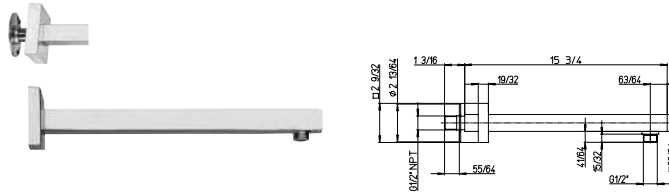

SQ..74516

16" wallmount shower arm with strengthened fixing.