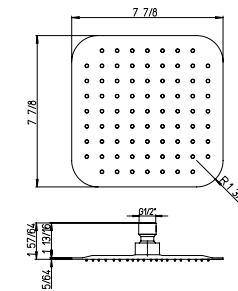

QU..75908

8" square brass shower head. Anti-limestone.

Flow Rate: 1.8 GPM @ 60 PSI MAX

QU..75910

10" square brass shower head.
Anti-limestone.

Flow Rate: 1.8 GPM @ 60 PSI MAX

QU..75912

12" square brass shower head.
Anti-limestone.

Flow Rate: 1.8 GPM @ 60 PSI MAX

SQ..75908

Extraslim 8" showerhead only.
Square design.
1/2" Connections.

Flow Rate: 1.8 GPM @ 60 PSI MAX

SQ..75910

Extraslim 10" showerhead only.
Square design.
1/2" Connections.

Flow Rate: 1.8 GPM @ 60 PSI MAX

SQ..75912

Extraslim 12" showerhead only.
Square design.
1/2" Connections.

Flow Rate: 1.8 GPM @ 60 PSI MAX

QU..689

Shower column with thermostatic mixer, 38° safety button, integrated diverter, brass tube, wall mounted shower holder.
 10" inch square shower head.
 Single jet square hand shower.
 78" flexible hose.