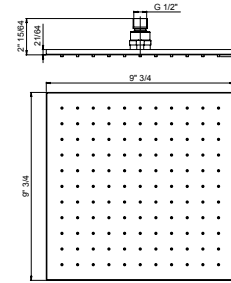

QU..75908

8" square brass shower head. Anti-limestone.

Flow Rate: 1.8 GPM @ 60 PSI MAX

QU..75910

10" square brass shower head.
Anti-limestone.

Flow Rate: 1.8 GPM @ 60 PSI MAX

QU..75912

12" square brass shower head.
Anti-limestone.

Flow Rate: 1.8 GPM @ 60 PSI MAX

SQ..75908

Extraslim 8" showerhead only.
Square design.
1/2" Connections.

Flow Rate: 1.8 GPM @ 60 PSI MAX

SQ..75910

Extraslim 10" showerhead only.
Square design.
1/2" Connections.