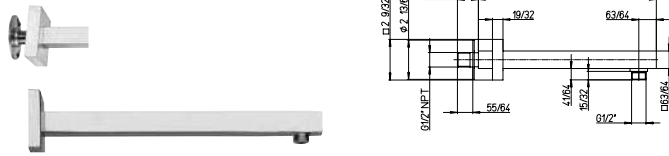

SQ..74512

12" wallmount shower arm with strengthened fixing.