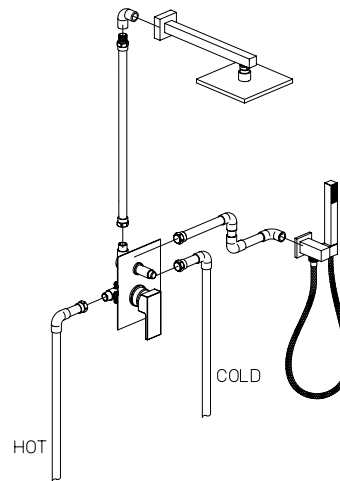

KIT 3

- Pressure balance shower KIT including:
- 8" Brass Square rain shower head - Anti Limestone
 - 12" Brass Square wall mounted arm & flange
 - Trim 697 ceramic disc valve cartridge
 - Rough in valve 697
 - 1/2" inlet connections

KIT 4

- Thermostatic shower KIT including:
- 8" Brass Square rain shower head - Anti Limestone
 - 12" Brass Square wall mounted arm & flange
 - Trim 690 with thermostatic valve & 3/4" ceramic disc volume control
 - Rough in valve 690
 - 1/2" inlet connections

KIT 5

- Pressure balance hand shower KIT including:
- 8" Brass Square rain shower head - Anti Limestone
 - 12" Brass Square wall mounted arm & flange
 - Trim 788 with diverter & ceramic disc valve cartridge
 - Rough in valve 788
 - Square wall mounted brass handshower set including 1-jet square handshower, wall mounted bracket & supply elbow + flange, 78" flexible hose
 - 1/2" inlet connections

KIT 6

- Thermostatic hand shower KIT including:
- 8" Brass Square rain shower head - Anti Limestone
 - 12" Brass Square wall mounted arm & flange
 - Trim 691 with thermostatic valve & 2 way diverter volume control
 - Rough in valve 691
 - Square wall mounted brass handshower set including 1-jet square handshower, wall mounted bracket & supply elbow + flange, 78" flexible hose
 - 1/2" inlet connections