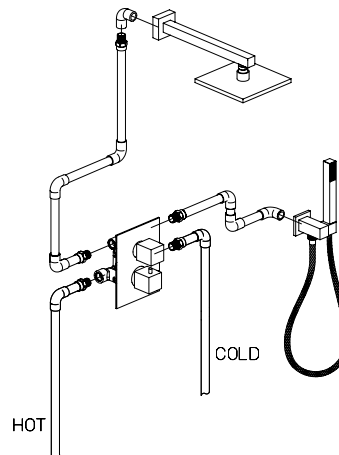

KIT 3

- Pressure balance shower KIT including:
- 8" Brass Square rain shower head - Anti Limestone
 - 12" Brass Square wall mounted arm & flange
 - Trim 697 ceramic disc valve cartridge
 - Rough in valve 697
 - 1/2" inlet connections

KIT 4

- Thermostatic shower KIT including:
- 8" Brass Square rain shower head - Anti Limestone
 - 12" Brass Square wall mounted arm & flange
 - Trim 690 with thermostatic valve & 3/4" ceramic disc volume control
 - Rough in valve 690
 - 1/2" inlet connections

KIT 5

- Pressure balance hand shower KIT including:
- 8" Brass Square rain shower head - Anti Limestone
 - 12" Brass Square wall mounted arm & flange
 - Trim 788 with diverter & ceramic disc valve cartridge
 - Rough in valve 788
 - Square wall mounted brass handshower set including 1-jet square handshower, wall mounted bracket & supply elbow + flange, 78" flexible hose
 - 1/2" inlet connections

KIT 6

- Thermostatic hand shower KIT including:
- 8" Brass Square rain shower head - Anti Limestone
 - 12" Brass Square wall mounted arm & flange
 - Trim 691 with thermostatic valve & 2 way diverter volume control
 - Rough in valve 691
 - Square wall mounted brass handshower set including 1-jet square handshower, wall mounted bracket & supply elbow + flange, 78" flexible hose
 - 1/2" inlet connections