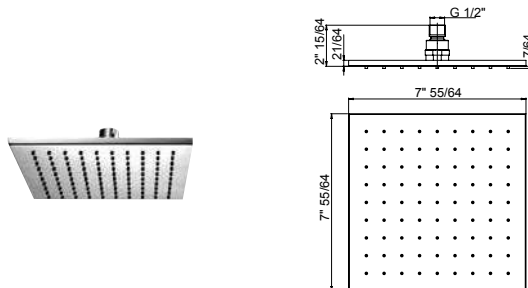

KIT 6

- Thermostatic hand shower KIT including:
- 8" Brass Square rain shower head - Anti Limestone
 - 12" Brass Square wall mounted arm & flange
 - Trim 691 with thermostatic valve & 2 way diverter volume control
 - Rough in valve 691
 - Square wall mounted brass handshower set including 1-jet square handshower, wall mounted bracket & supply elbow + flange, 78" flexible hose
 - 1/2" inlet connections

QU..75908

8" square brass shower head. Anti-limestone.

Flow Rate: 1.8 GPM @ 60 PSI MAX

QU..75910

10" square brass shower head.
Anti-limestone.

Flow Rate: 1.8 GPM @ 60 PSI MAX

QU..75912

12" square brass shower head.
Anti-limestone.