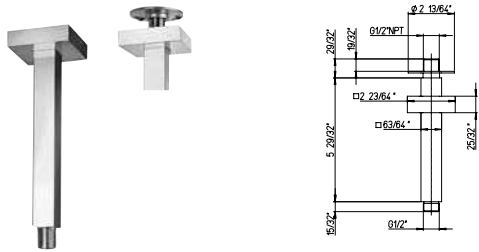

KIT 6

- Thermostatic hand shower KIT including:
- 8" Brass Square rain shower head - Anti Limestone
 - 12" Brass Square wall mounted arm & flange
 - Trim 691 with thermostatic valve & 2 way diverter volume control
 - Rough in valve 691
 - Square wall mounted brass handshower set including 1-jet square handshower, wall mounted bracket & supply elbow + flange, 78" flexible hose
 - 1/2" inlet connections

SQ..74512

12" wallmount shower arm with strengthened fixing.

SQ..74516

16" wallmount shower arm with strengthened fixing.

SQ..74406

6" Ceiling mount shower arm with strengthened fixing.

SQ..74408

8" Ceiling mount shower arm with strengthened fixing.

QU..75908

8" square brass shower head. Anti-limestone.

Flow Rate: 1.8 GPM @ 60 PSI MAX

QU..75910

10" square brass shower head.
Anti-limestone.

Flow Rate: 1.8 GPM @ 60 PSI MAX

QU..75912

12" square brass shower head.
Anti-limestone.

Flow Rate: 1.8 GPM @ 60 PSI MAX

SQ..75912

Extraslim 12" showerhead only.
Square design.
1/2" Connections.

Flow Rate: 1.8 GPM @ 60 PSI MAX

QU..689

Shower column with thermostatic mixer, 38° safety button, integrated diverter, brass tube, wall mounted shower holder.
 10" inch square shower head.
 Single jet square hand shower.
 78" flexible hose.