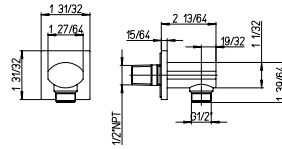

Flow Rate: 1.8 GPM @ 60 PSI MAX

QUADRO

QU..129

24" brass slide bar kit.
 Single jet square hand shower
 Wall mount bracket & supply elbow.
 Single jet square hand shower.
 78" flexible hose.

Flow Rate: 1.8 GPM @ 60 PSI MAX

QU..440

Wallmounted brass handshower kit.
 1-jet hand shower.
 Wall mount bracket & supply elbow.
 78" flexible hose.

Flow Rate: 1.8 GPM @ 60 PSI MAX

50..162

78" metal shower hose.

SQ..503

Square brass drop elbow.

1/2" NPT Connection.

SQ..721

Square brass body tile spray.

Directional Body Spray.

30° Rotation.

1/2" Female NPT Connection.

Flow Rate: 1.5 GPM @ 60 PSI MAX

89..721