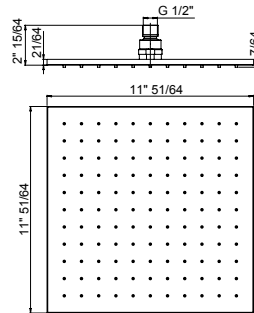

QU..75908

8" square brass shower head. Anti-limestone.

Flow Rate: 1.8 GPM @ 60 PSI MAX

QU..75910

10" square brass shower head.
Anti-limestone.

Flow Rate: 1.8 GPM @ 60 PSI MAX

QU..75912

12" square brass shower head.
Anti-limestone.

Flow Rate: 1.8 GPM @ 60 PSI MAX

SQ..75908

Extraslim 8" showerhead only.
Square design.
1/2" Connections.

Flow Rate: 1.8 GPM @ 60 PSI MAX

SQ..75910

Extraslim 10" showerhead only.
Square design.
1/2" Connections.

Flow Rate: 1.8 GPM @ 60 PSI MAX

SQ..75912

Extraslim 12" showerhead only.
Square design.
1/2" Connections.

Flow Rate: 1.8 GPM @ 60 PSI MAX

QU..689

Shower column with thermostatic mixer, 38° safety button, integrated diverter, brass tube, wall mounted shower holder.
 10" inch square shower head.
 Single jet square hand shower.
 78" flexible hose.