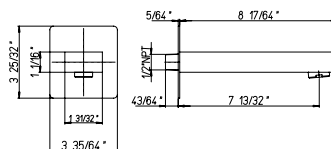

1/2" NPT Connection.

SQ..721

Square brass body tile spray.

Directional Body Spray.

30° Rotation.

1/2" Female NPT Connection.

Flow Rate: 1.5 GPM @ 60 PSI MAX

89..721

Square brass body spray.

Directional Body Spray.

30° Rotation.

1/2" Female NPT Connection.

Flow Rate: 1.5 GPM @ 60 PSI MAX

QU..430

Brass tub spout wall mount.

SQ..945