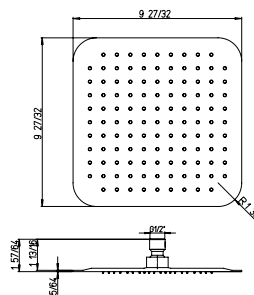

QU..75908

8" square brass shower head. Anti-limestone.

Flow Rate: 1.8 GPM @ 60 PSI MAX

QU..75910

10" square brass shower head.
Anti-limestone.

Flow Rate: 1.8 GPM @ 60 PSI MAX

QU..75912

12" square brass shower head.
Anti-limestone.

Flow Rate: 1.8 GPM @ 60 PSI MAX

SQ..75908

Extraslim 8" showerhead only.
Square design.
1/2" Connections.

Flow Rate: 1.8 GPM @ 60 PSI MAX

SQ..75910

Extraslim 10" showerhead only.
Square design.
1/2" Connections.

Flow Rate: 1.8 GPM @ 60 PSI MAX

SQ..75912

Extraslim 12" showerhead only.
Square design.
1/2" Connections.

Flow Rate: 1.8 GPM @ 60 PSI MAX

QU..689

Shower column with thermostatic mixer, 38° safety button, integrated diverter, brass tube, wall mounted shower holder.
 10" inch square shower head.
 Single jet square hand shower.
 78" flexible hose.