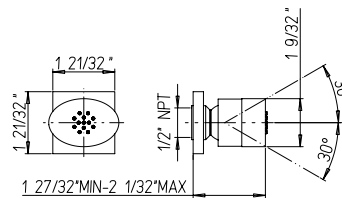

1/2" NPT Connection.

SQ..721

Square brass body tile spray.

Directional Body Spray.

30° Rotation.

1/2" Female NPT Connection.

Flow Rate: 1.5 GPM @ 60 PSI MAX

89..721

Square brass body spray.

Directional Body Spray.

30° Rotation.

1/2" Female NPT Connection.

Flow Rate: 1.5 GPM @ 60 PSI MAX

QU..430

Brass tub spout wall mount.

SQ..945