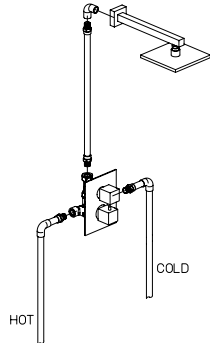

KIT 3

- Pressure balance shower KIT including:
- 8" Brass Square rain shower head - Anti Limestone
 - 12" Brass Square wall mounted arm & flange
 - Trim 697 ceramic disc valve cartridge
 - Rough in valve 697
 - 1/2" inlet connections

KIT 4

- Thermostatic shower KIT including:
- 8" Brass Square rain shower head - Anti Limestone
 - 12" Brass Square wall mounted arm & flange
 - Trim 690 with thermostatic valve & 3/4" ceramic disc volume control
 - Rough in valve 690
 - 1/2" inlet connections

KIT 5

- Pressure balance hand shower KIT including:
- 8" Brass Square rain shower head - Anti Limestone
 - 12" Brass Square wall mounted arm & flange
 - Trim 788 with diverter & ceramic disc valve cartridge
 - Rough in valve 788
 - Square wall mounted brass handshower set including 1-jet square handshower, wall mounted bracket & supply elbow + flange, 78" flexible hose
 - 1/2" inlet connections

KIT 6

- Thermostatic hand shower KIT including:
- 8" Brass Square rain shower head - Anti Limestone
 - 12" Brass Square wall mounted arm & flange
 - Trim 691 with thermostatic valve & 2 way diverter volume control
 - Rough in valve 691
 - Square wall mounted brass handshower set including 1-jet square handshower, wall mounted bracket & supply elbow + flange, 78" flexible hose
 - 1/2" inlet connections