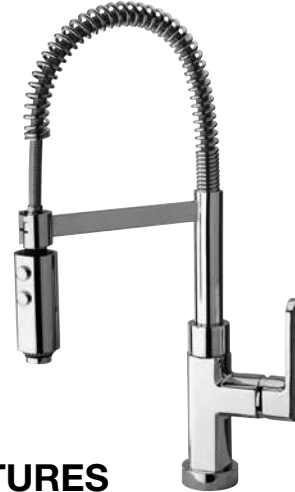

### 86..557

Single handle pull-out with spring spout and a sprayer spout rotates.

86CR557 Polished Chrome

86PW557 Brushed Nickel

## FEATURES

- Solid brass construction
- 2 Function Sprayer (Stream/Spray)
- 360° Spout Rotation
- Single Hole Configuration
- Optional 3-hole deckplate sold separately
- Step-By-Step Installation Instructions