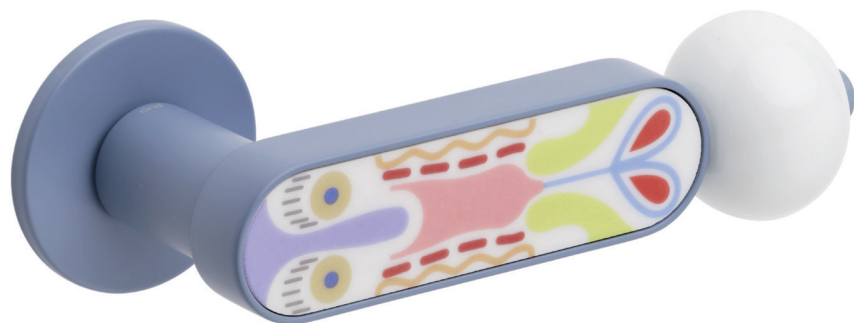

crisalide

design:
Elena Salmistraro

made in italy

CS40
ABC + PSD

Alluminio + porcellana
Aluminium + porcelain

ARO + PSW
Oro satinato + porcellana lucida
bianca
*Satin gold + white glossy
porcelain*

ARO + PSD
Oro satinato + porcellana lucida
decorata
*Satin gold + decorated glossy
porcelain*

ABN + PSD
Bianco + porcellana lucida
decorata
*White + decorated glossy
porcelain*

ANE + PSW
Nero + porcellana lucida bianca
Black + white glossy porcelain

ANE + PSD
Nero + porcellana lucida decorata
*Black + decorated glossy
porcelain*

ABC + PSD
Blu colomba + porcellana lucida
decorata
*Blue dove + decorated glossy
porcelain*

AVP + PSD
Violetto pastello + porcellana
lucida decorata
*Pastel violet + decorated glossy
porcelain*

FINE CS40