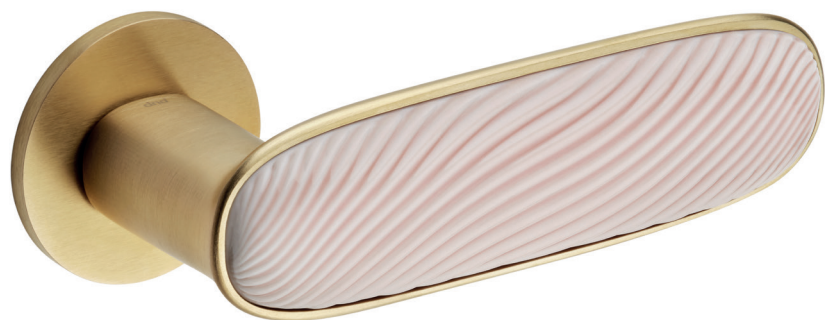

# dune

design:  
**Elena Salmistraro**

made in italy

**DN40**  
PVD-BG | forte® + PSB

Ottone stampato a caldo + porcellana  
*Hot stamped brass + porcelain*

**ONO + PSB**  
Nero + porcellana lucida bianco  
sabbia  
*Black + sand-white glossy  
porcelain*

**PVD-BG | forte® + PSB**  
Oro antico lucido + porcellana  
lucida bianco sabbia  
*Antique bright gold + sand-white  
glossy porcelain*

**PVD-SG | forte® + PSB**  
Oro antico satinato + porcellana  
lucida bianco sabbia  
*Antique satin gold + sand-white  
glossy porcelain*

**PVD-SCB | forte® + PSB**  
Rame satinato + porcellana lucida  
bianco sabbia  
*Satin copper + sand-white glossy  
porcelain*

# dune

design:  
**Elena Salmistraro**

made in italy

**DN40**  
PVD-SG | forte® + PSR

Ottone stampato a caldo + porcellana  
*Hot stamped brass + porcelain*

**ONO + PSR**  
Nero + porcellana lucida rosa  
nuvola  
*Black + cloud-pink glossy  
porcelain*