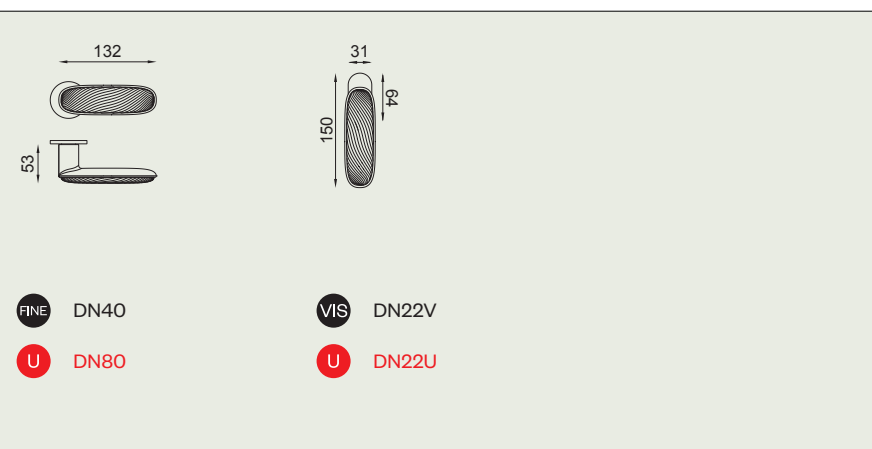

DN40
PVD-BG | forte® + PSB

Ottone stampato a caldo + porcellana
Hot stamped brass + porcelain

ONO + PSB
Nero + porcellana lucida bianco
sabbia
*Black + sand-white glossy
porcelain*

PVD-BG | forte® + PSB
Oro antico lucido + porcellana
lucida bianco sabbia
*Antique bright gold + sand-white
glossy porcelain*

PVD-SG | forte® + PSB
Oro antico satinato + porcellana
lucida bianco sabbia
*Antique satin gold + sand-white
glossy porcelain*

PVD-SCB | forte® + PSB
Rame satinato + porcellana lucida
bianco sabbia
*Satin copper + sand-white glossy
porcelain*