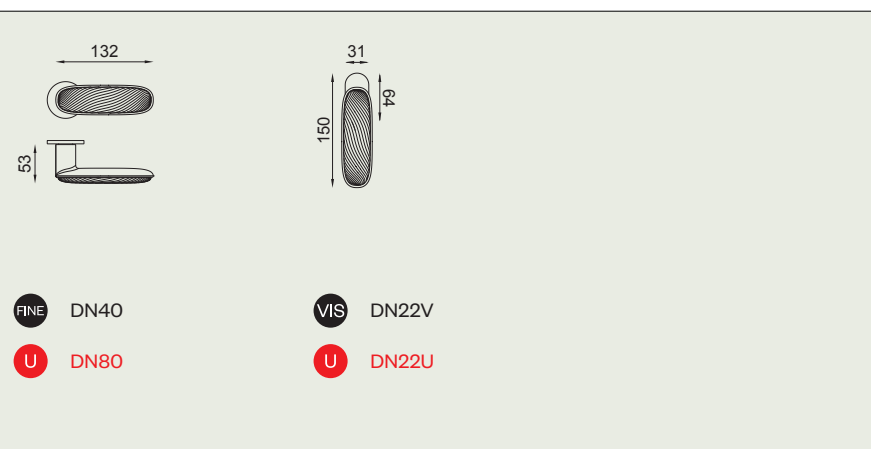

DN40
PVD-SG | forte® + PSR

Ottone stampato a caldo + porcellana
Hot stamped brass + porcelain

ONO + PSR
Nero + porcellana lucida rosa
nuvola
*Black + cloud-pink glossy
porcelain*

PVD-BG | forte® + PSR
Oro antico lucido + porcellana
lucida rosa nuvola
*Antique bright gold + cloud-pink
glossy porcelain*

PVD-SG | forte® + PSR
Oro antico satinato + porcellana
lucida rosa nuvola
*Antique satin gold + cloud-pink
glossy porcelain*

PVD-SCB | forte® + PSR
Rame satinato + porcellana lucida
rosa nuvola
*Satin copper + cloud-pink glossy
porcelain*