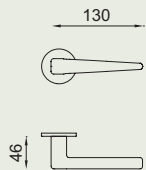

dnd handles
with care

cloe

VIS CL12

FINE CL40

VIS CL22V

FINE CL22TS

CL27 - 300 mm

CL29 - 500 mm