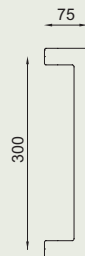

dnd handles
with care

cloe

VIS CL12

FINE CL40

VIS CL22V

FINE CL22TS

CL27 - 300 mm

CL29 - 500 mm