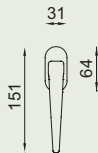

dnd handles
with care

cloe

VIS CL12

FINE CL40

VIS CL22V

FINE CL22TS

CL27 - 300 mm

CL29 - 500 mm