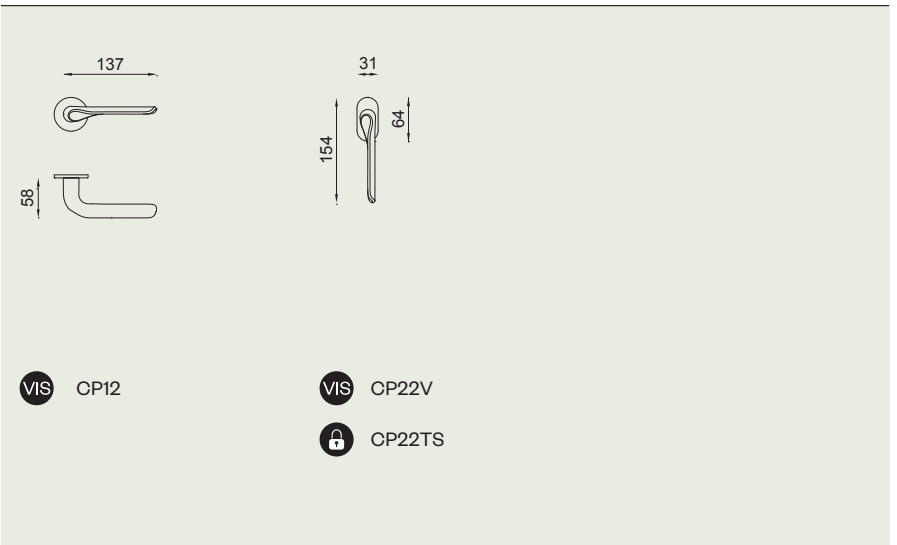

CP12
ZNE

178-

dnd2020

Zama
Zamak

ZC
Cromo lucido
Polished chrome

ZCS
Cromo satinato
Satin chrome

ZNE
Nero
Black

ZAN
Antracite
Anthracite
new