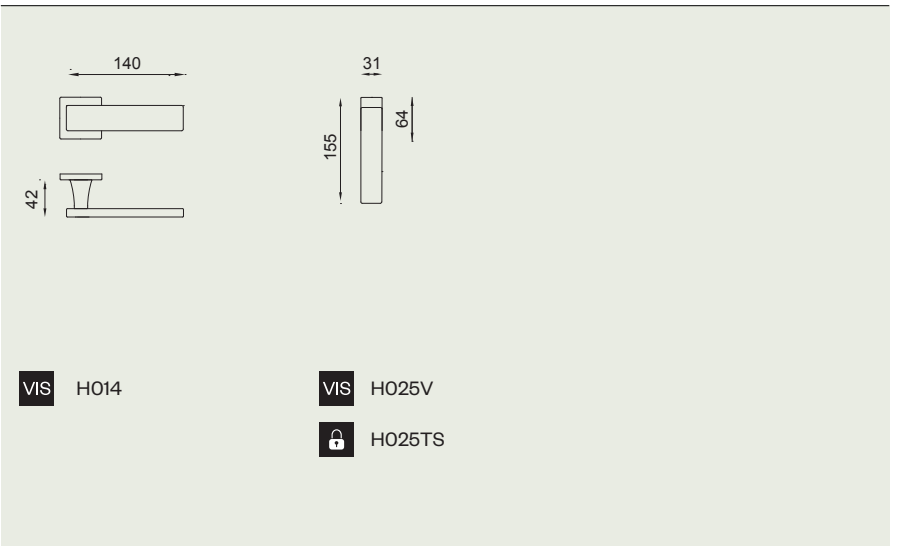

# holly

design: Dnd  
technical division

made in italy

H014  
ZC

dnd2020

174-

Zama  
Zamak

**ZC**  
Cromo lucido  
*Polished chrome*

**ZCS**  
Cromo satinato  
*Satin chrome*

**ZNE**  
Nero  
*Black*

**ZBN**  
Bianco  
*White*

175