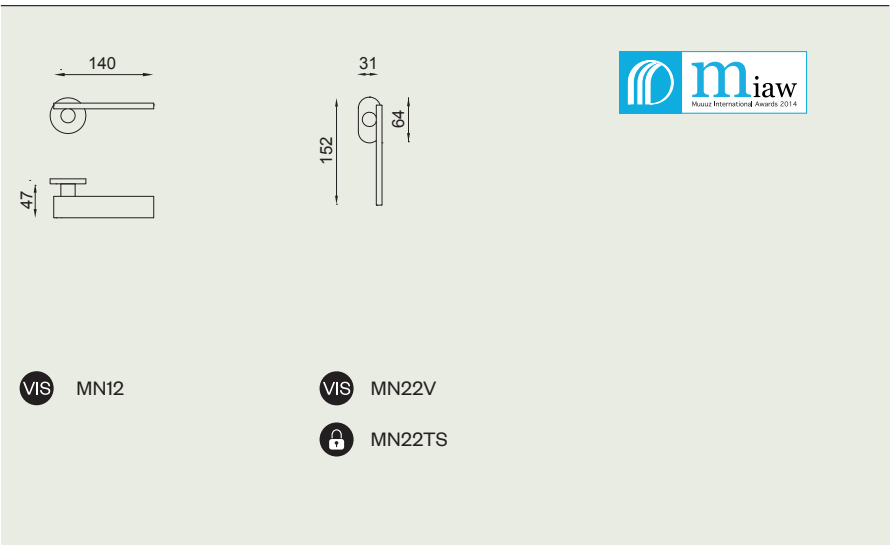

MN12
ZONE

dnd2020

176-

Zama
Zamak

ZCDS
Cromo lucido + cromo satinato
Polished chrome + satin chrome

ZCBI
Cromo lucido + bianco
Polished chrome + white

ZCNE
Cromo lucido + nero
Polished chrome + black