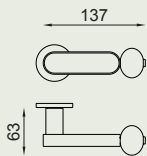

dnd handles
with care

crislide

FINE CS40

U CS80

VIS CS22V

U CS22U

CS70

CS71