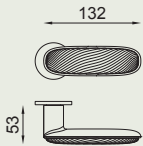

dnd handles
with care

dune

FINE DN40

U DN80

VIS DN22V

U DN22U

DN70