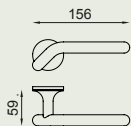

dnd handles
with care

pod

FINE PD40

RDN77+A

PD27

PD28