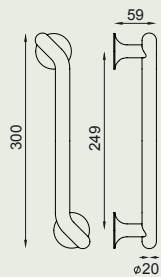

dnd handles
with care

pod

FINE PD40

RDN77+A

PD27

PD28