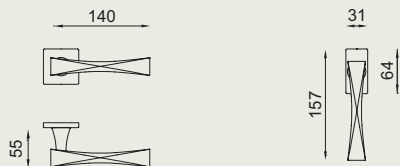

dnd handles
with care

twist 02

TW13

52 TW18

FINE TW41

VIS TW25V

LOCK TW25TS