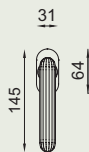

dnd handles
with care

zeppelin

VIS ZP12

VIS ZP22V

LOCK ZP22TS