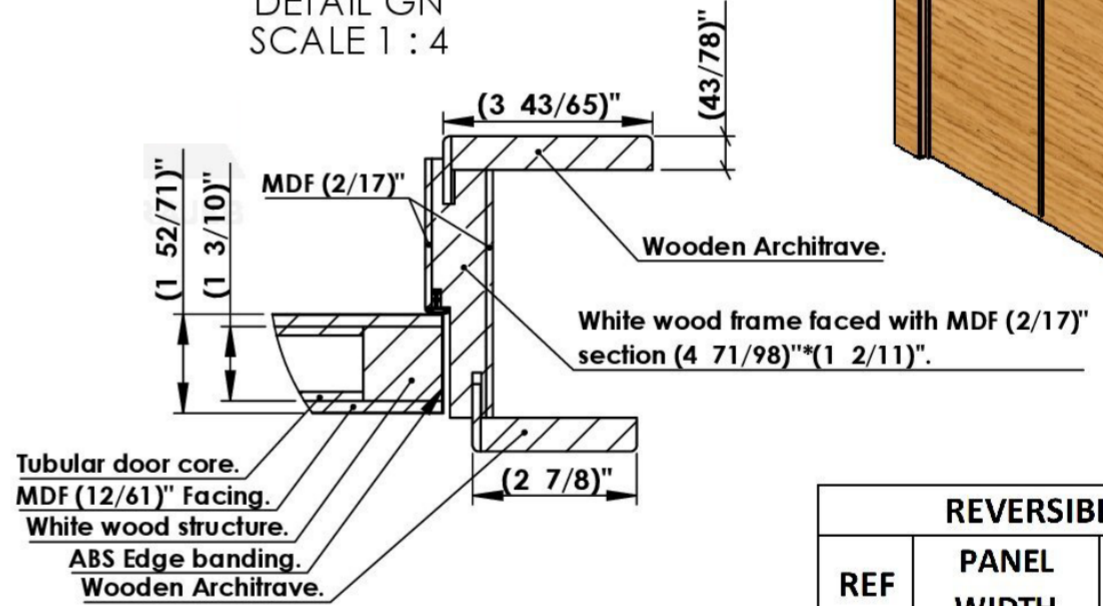

CUT GK-GK  
SCALE 1 : 16

DETAIL GM  
SCALE 1 : 4

DETAIL GN  
SCALE 1 : 4

With black strip on the panel and black isophonic seal on the Frame.

**Without SLOPE.**  
**Edge banding on 4 Sides.**

REVERSIBLE 1326		
REF	PANEL WIDTH	FRAME WIDTH
030-2	(31 <sup>47</sup> / <sub>64</sub> )"	(33 <sup>5</sup> / <sub>8</sub> )"
030-3	(27 <sup>51</sup> / <sub>64</sub> )"	(29 <sup>11</sup> / <sub>16</sub> )"
030-4	(29 <sup>49</sup> / <sub>64</sub> )"	(31 <sup>21</sup> / <sub>32</sub> )"
030-5	(35 <sup>3</sup> / <sub>4</sub> )"	(37 <sup>41</sup> / <sub>64</sub> )"