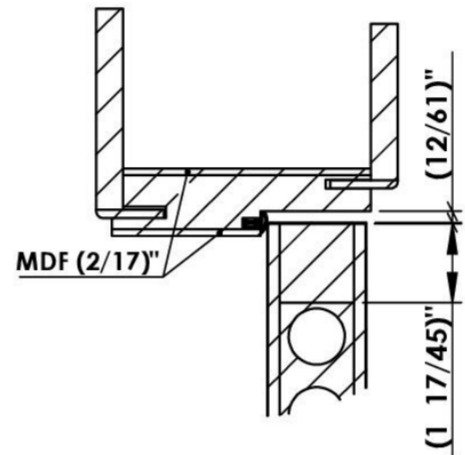

CUT GK-GK  
SCALE 1 : 16

DETAIL GM  
SCALE 1 : 4

DETAIL GN  
SCALE 1 : 4

With black strip on the panel and black isophonic seal on the Frame.

**Without SLOPE.**  
**Edge banding on 4 Sides.**

REVERSIBLE 1326		
REF	PANEL WIDTH	FRAME WIDTH
030-2	(31 <sup>47</sup> / <sub>64</sub> )"	(33 <sup>5</sup> / <sub>8</sub> )"
030-3	(27 <sup>51</sup> / <sub>64</sub> )"	(29 <sup>11</sup> / <sub>16</sub> )"
030-4	(29 <sup>49</sup> / <sub>64</sub> )"	(31 <sup>21</sup> / <sub>32</sub> )"
030-5	(35 <sup>3</sup> / <sub>4</sub> )"	(37 <sup>41</sup> / <sub>64</sub> )"