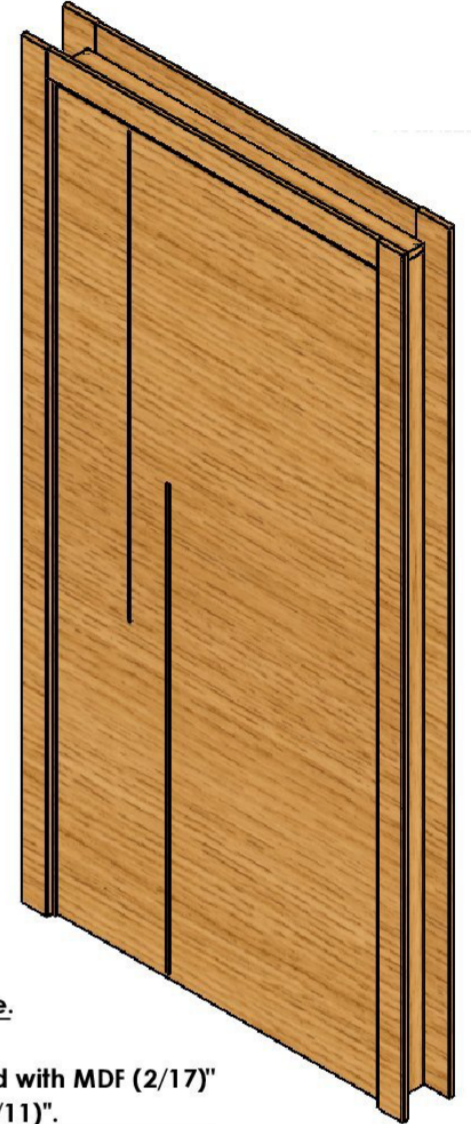

CUT GK-GK  
SCALE 1 : 16

DETAIL GM  
SCALE 1 : 4

DETAIL GN  
SCALE 1 : 4

With black strip on the panel and black isophonic seal on the Frame.

**Without SLOPE.**  
**Edge banding on 4 Sides.**

REVERSIBLE 1326		
REF	PANEL WIDTH	FRAME WIDTH
030-2	(31 <sup>47</sup> / <sub>64</sub> )"	(33 <sup>5</sup> / <sub>8</sub> )"
030-3	(27 <sup>51</sup> / <sub>64</sub> )"	(29 <sup>11</sup> / <sub>16</sub> )"
030-4	(29 <sup>49</sup> / <sub>64</sub> )"	(31 <sup>21</sup> / <sub>32</sub> )"
030-5	(35 <sup>3</sup> / <sub>4</sub> )"	(37 <sup>41</sup> / <sub>64</sub> )"