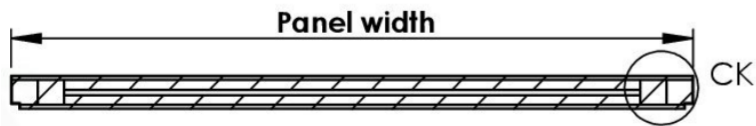

CUT CJ-CJ
SCALE 1 : 12

Invisible hinge drilling.
Lock drilling.
Single panel without frame.

Without SLOPE.
Edge banding on 4 Sides.

CIMENTO		FRASSINO	
REF	PANEL WIDTH	REF	PANEL WIDTH
140-1	(35 3/4)\"	150-1	(35 3/4)\"
140-2	(31 47/64)\"	150-2	(31 47/64)\"
140-3	(29 49/64)\"	150-3	(29 49/64)\"