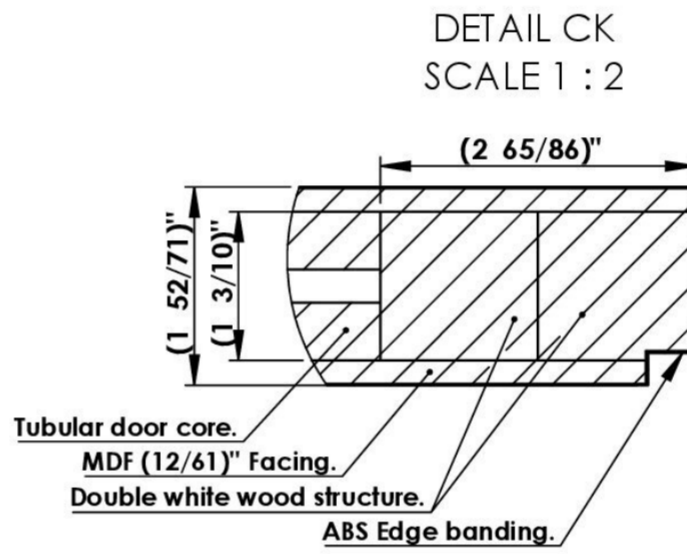

CUT CJ-CJ
SCALE 1 : 12

Invisible hinge drilling.
Lock drilling.
Single panel without frame.

Without SLOPE.
Edge banding on 4 Sides.

CIMENTO		FRASSINO	
REF	PANEL WIDTH	REF	PANEL WIDTH
140-1	(35 3/4)\"	150-1	(35 3/4)\"
140-2	(31 47/64)\"	150-2	(31 47/64)\"
140-3	(29 49/64)\"	150-3	(29 49/64)\"