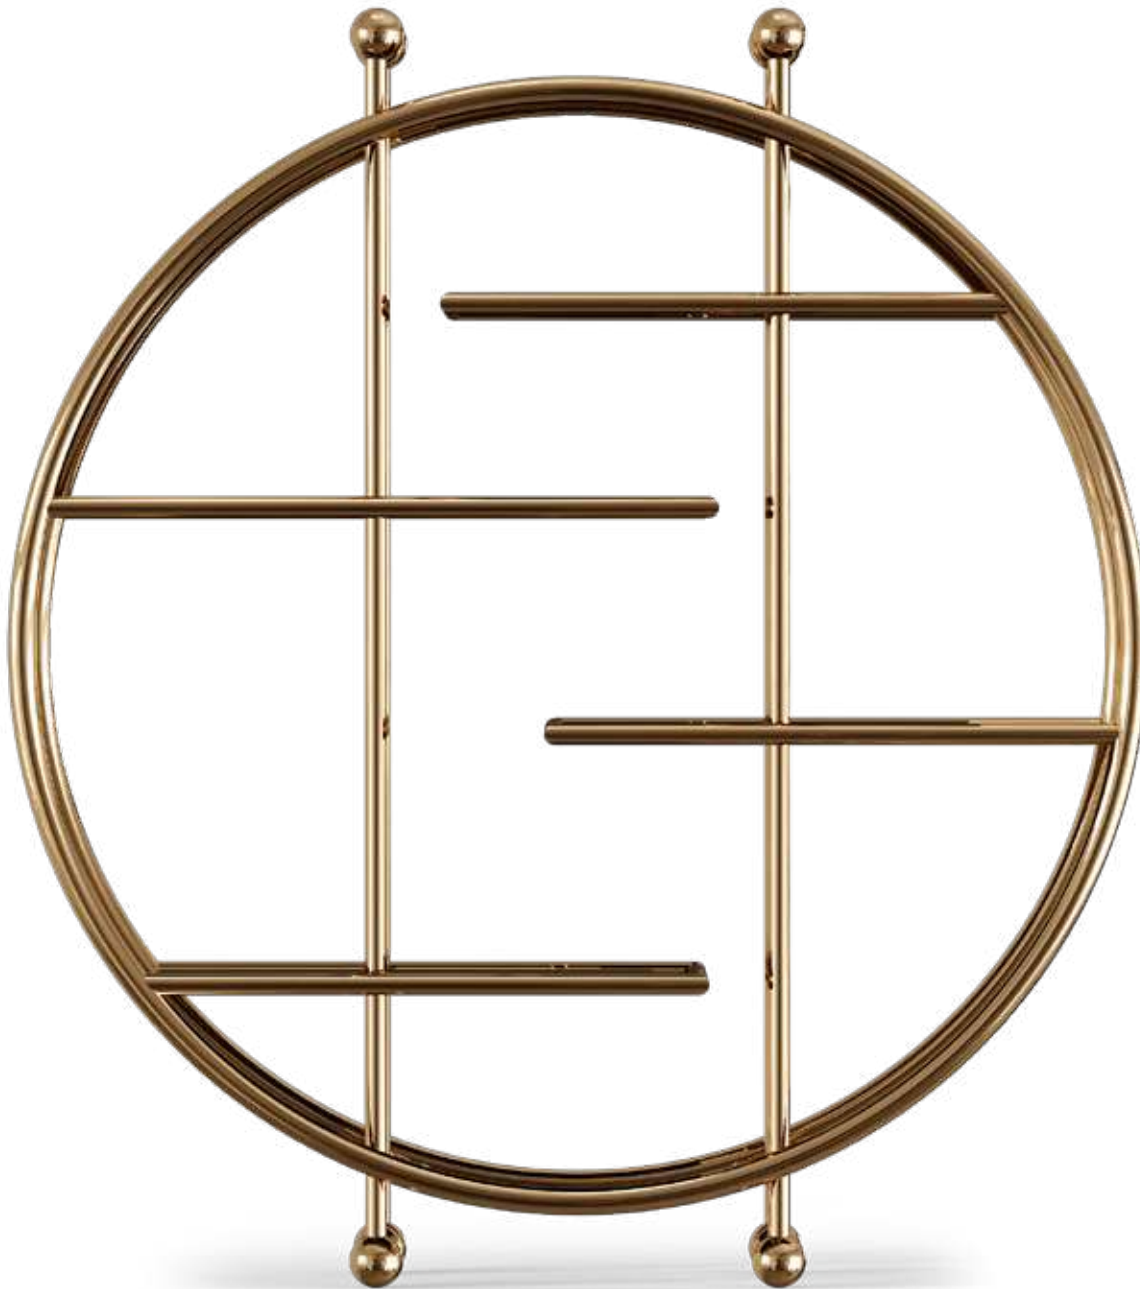

GOLSON

Bookcase

W 211 cm | 83,07" D 46 cm | 18,11" H 238 cm | 93,70"
Matte Walnut Wood and Polished Brass