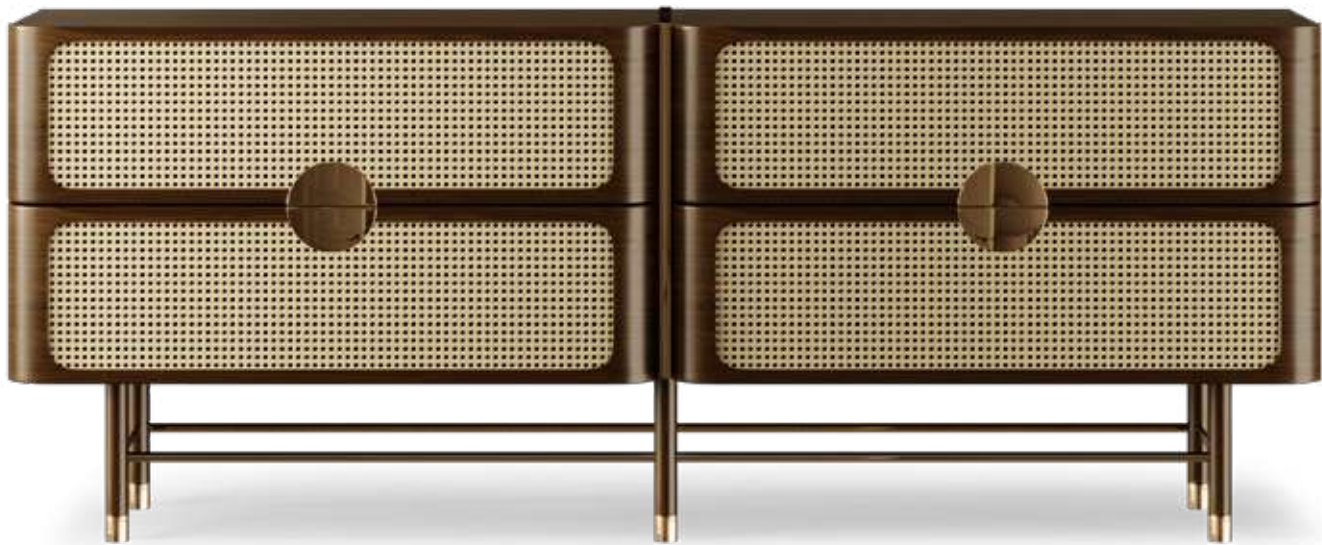

COLE

Sideboard

W 201 cm | 79,13" D 50 cm | 19,69" H 80 cm | 31,50"
Matte Walnut Wood, Gold Plated Brass and Rattan