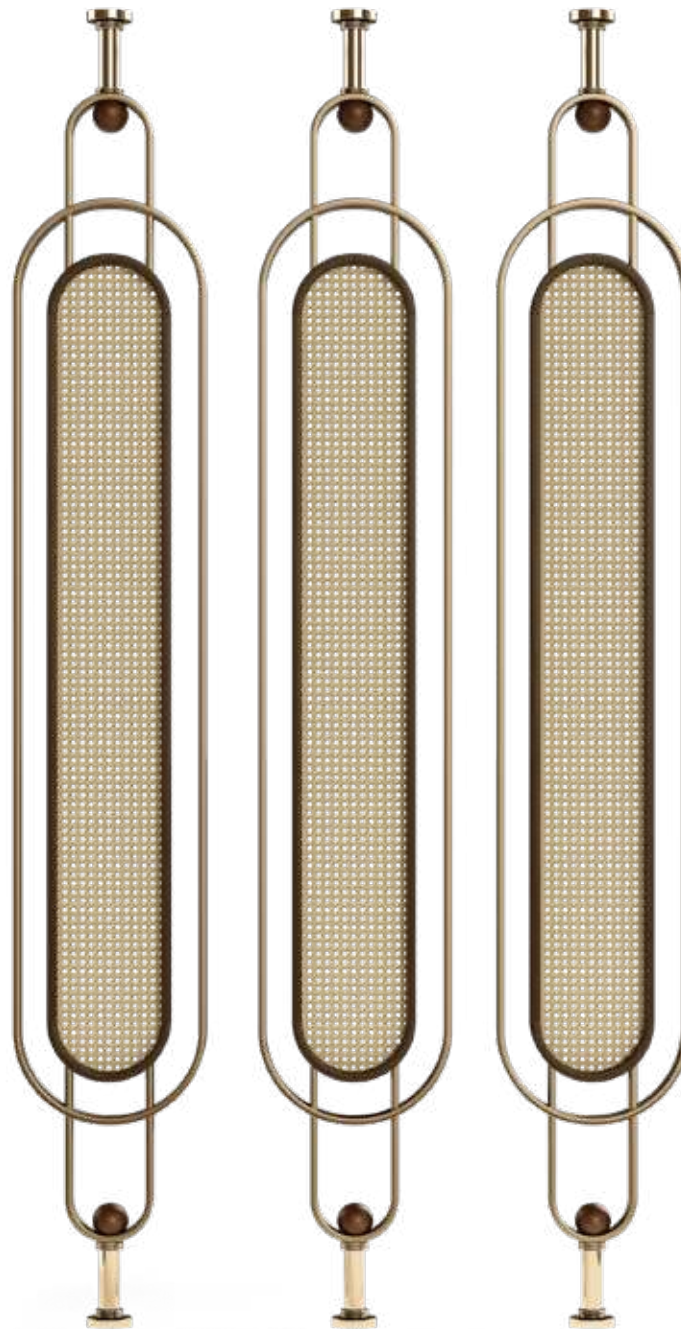

GARNER

Screen

W 41 cm | 16,14" D 9,5 cm | 3,74" H 280 cm | 110,24"
Matte Walnut Wood, Polished Brass and Rattan