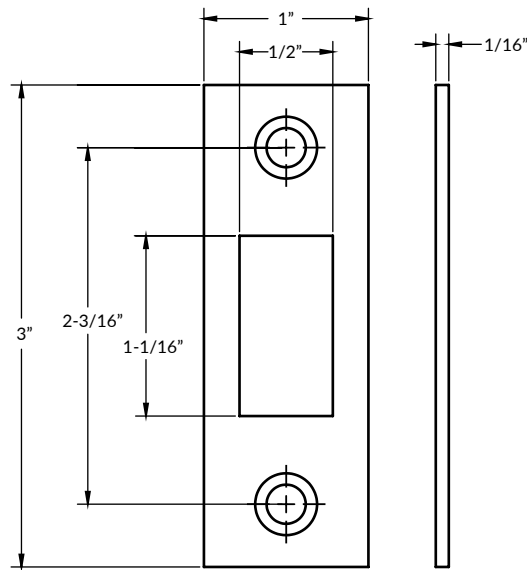

Standard Components:

- 1 ½" and/or 2" Mounting Screws

Extended Door Thickness: 1 ¾" - 2 ¼"

Extended Components:

- 2 ½" Mounting Screws

Extended Door Thickness: 2 ¼" - 3"

Extended Components:

- 3" Mounting Screws

Full Lip Strike, Square Corners
86084

Full Lip Strike, 1/4" Radius Corners
86085

Extended Lip Strike, Square Corners
86086

T Strike, Square Corners
86087

FACE PLATE - PASSAGE

Front View

Side View

STRIKE PLATE - PASSAGE

DUST BOX - PASSAGE

FACE PLATE - PRIVACY

Front View

Side View

STRIKE PLATE - PRIVACY

MAGNETIC DUST BOX - PRIVACY