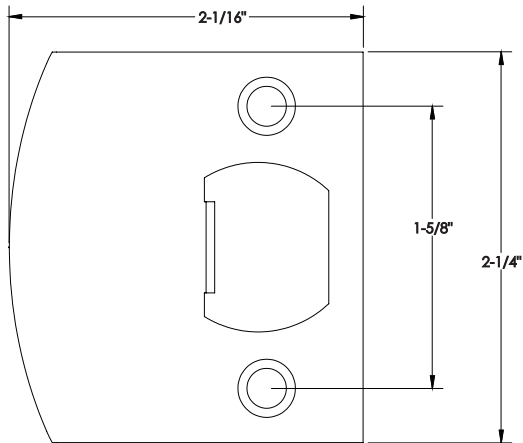

Standard Components:

- 1 ½" and/or 2" Mounting Screws

Extended Door Thickness: 1 ¾" - 2 ¼"

Extended Components:

- 2 ½" Mounting Screws

Extended Door Thickness: 2 ¼" - 3"

Extended Components:

- 3" Mounting Screws

Full Lip Strike, Square Corners
86084

Full Lip Strike, 1/4" Radius Corners
86085

Extended Lip Strike, Square Corners
86086

T Strike, Square Corners
86087

FACE PLATE - PASSAGE

Front View

Side View

STRIKE PLATE - PASSAGE