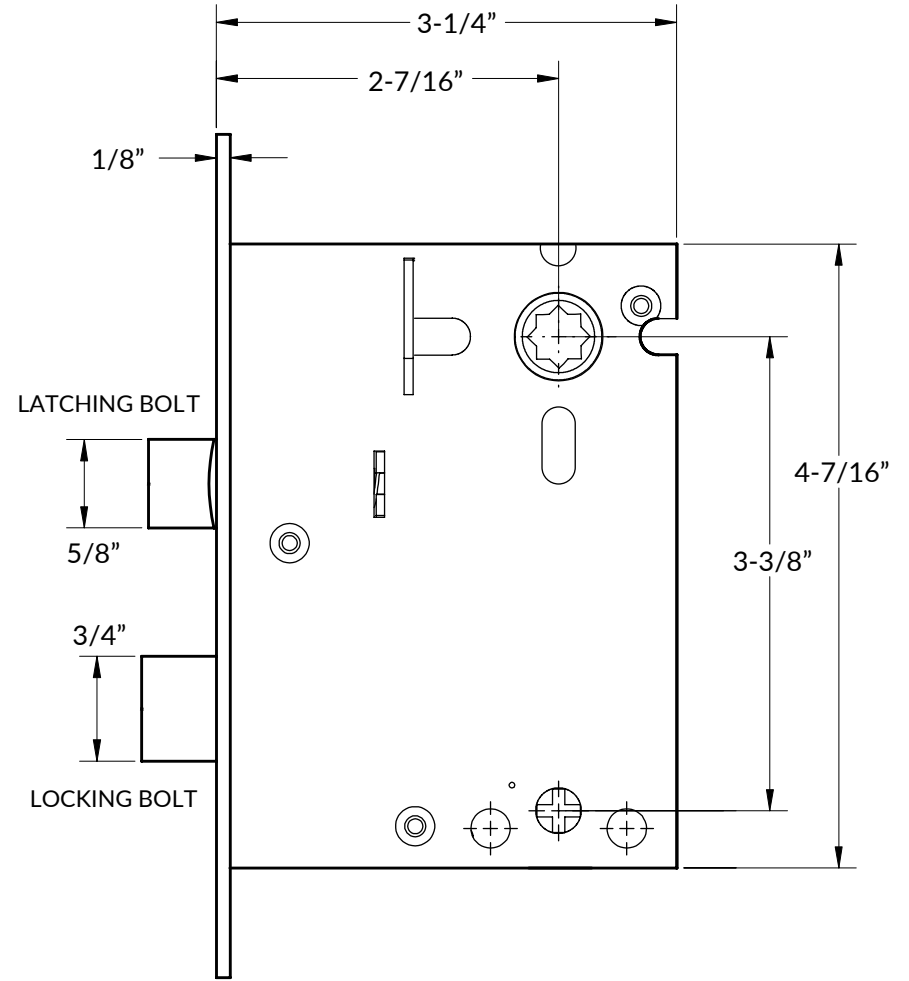

Standard Components:

- 1 ½" and/or 2" Mounting Screws

Extended Door Thickness: 1 ¾" - 2 ¼"

Extended Components:

- 2 ½" Mounting Screws

Extended Door Thickness: 2 ¼" - 3"

Extended Components:

- 3" Mounting Screws

Full Lip Strike, Square Corners
86084

Full Lip Strike, 1/4" Radius Corners
86085

Extended Lip Strike, Square Corners
86086

T Strike, Square Corners
86087

FACE PLATE - PASSAGE

Front View

Side View

STRIKE PLATE - PASSAGE

DUST BOX - PASSAGE

FACE PLATE - PRIVACY

Front View

Side View

STRIKE PLATE - PRIVACY

MAGNETIC DUST BOX - PRIVACY