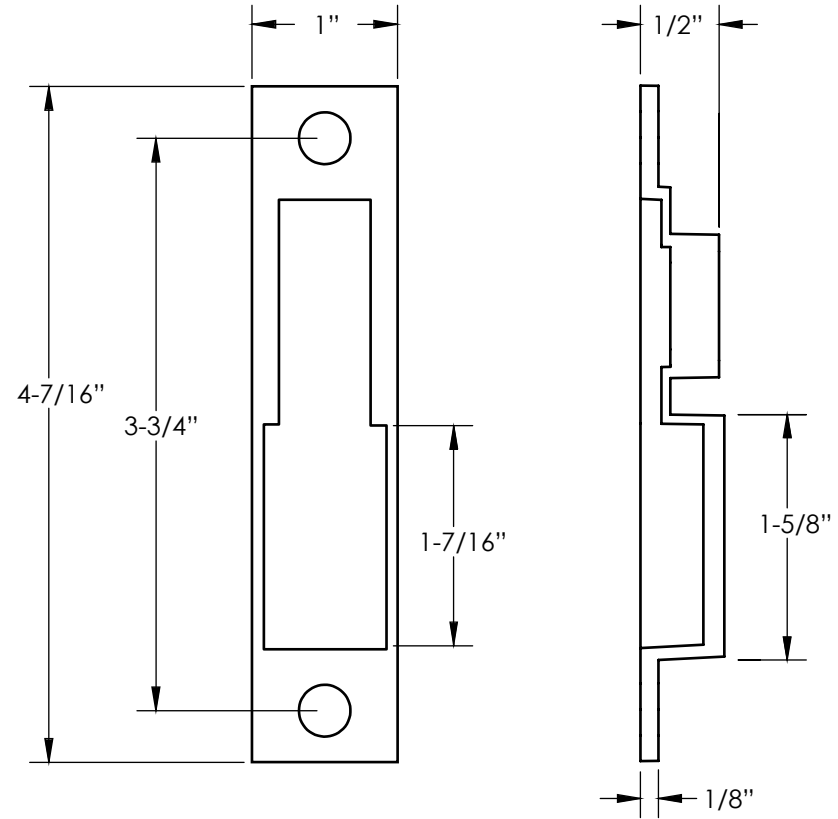

Full Lip Strike, Square Corners
86084

Full Lip Strike, 1/4" Radius Corners
86085

Extended Lip Strike, Square Corners
86086

T Strike, Square Corners
86087

FACE PLATE - PASSAGE

Front View

Side View

STRIKE PLATE - PASSAGE

DUST BOX - PASSAGE

FACE PLATE - PRIVACY

Front View

Side View

STRIKE PLATE - PRIVACY

MAGNETIC DUST BOX - PRIVACY