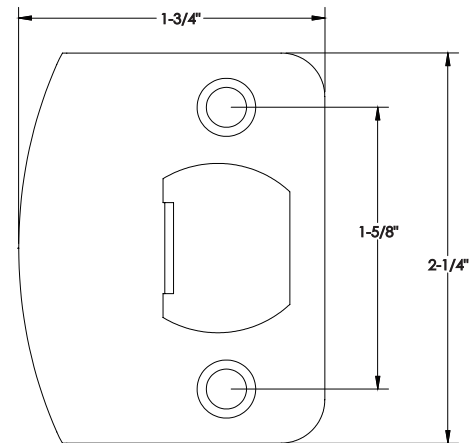

Standard Components:

- 1 ½" and/or 2" Mounting Screws

Extended Door Thickness: 1 ¾" - 2 ¼"

Extended Components:

- 2 ½" Mounting Screws

Extended Door Thickness: 2 ¼" - 3"

Extended Components:

- 3" Mounting Screws

Full Lip Strike, Square Corners
86084

Full Lip Strike, 1/4" Radius Corners
86085

Extended Lip Strike, Square Corners
86086

T Strike, Square Corners
86087

FACE PLATE - PASSAGE

Front View

Side View

STRIKE PLATE - PASSAGE