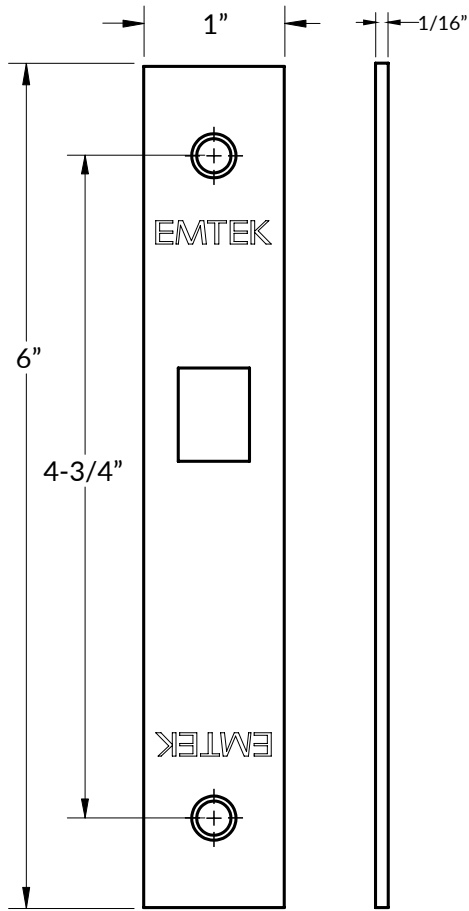

Standard Components:

- Inside Passage Half Spindle
- ¾" Wood Screws
- 1 ½" and/or 2" Mounting Screws
- Full-Lip Strike Plate

Extended Door Thickness: 1 ¾" - 2 ¼"

Extended Components:

- Long Inside Passage Half Spindle
- ¾" Wood Screws
- 2 ½" Mounting Screws
- Extended Full-Lip Strike Plate

Standard Components:

- 1 ½" and/or 2" Mounting Screws

Extended Door Thickness: 1 ¾" - 2 ¼"

Extended Components:

- 2 ½" Mounting Screws

Extended Door Thickness: 2 ¼" - 3"

Extended Components:

- 3" Mounting Screws

Full Lip Strike, Square Corners
86084

Full Lip Strike, 1/4" Radius Corners
86085

Extended Lip Strike, Square Corners
86086

T Strike, Square Corners
86087

FACE PLATE - PASSAGE

Front View

Side View

STRIKE PLATE - PASSAGE

DUST BOX - PASSAGE

FACE PLATE - PRIVACY

Front View

Side View

STRIKE PLATE - PRIVACY

MAGNETIC DUST BOX - PRIVACY