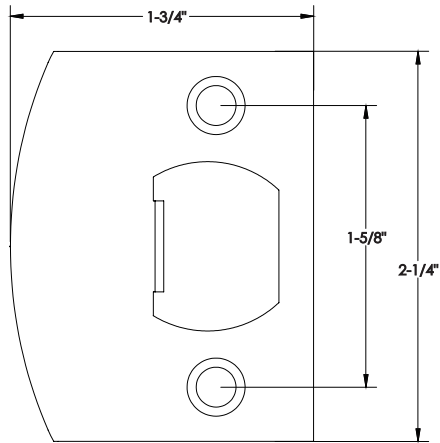

Standard Components:

- 1 ½" and/or 2" Mounting Screws

Extended Door Thickness: 1 ¾" - 2 ¼"

Extended Components:

- 2 ½" Mounting Screws

Extended Door Thickness: 2 ¼" - 3"

Extended Components:

- 3" Mounting Screws

Full Lip Strike, Square Corners
86084

Full Lip Strike, 1/4" Radius Corners
86085

Extended Lip Strike, Square Corners
86086

T Strike, Square Corners
86087

FACE PLATE - PASSAGE

Front View

Side View

STRIKE PLATE - PASSAGE