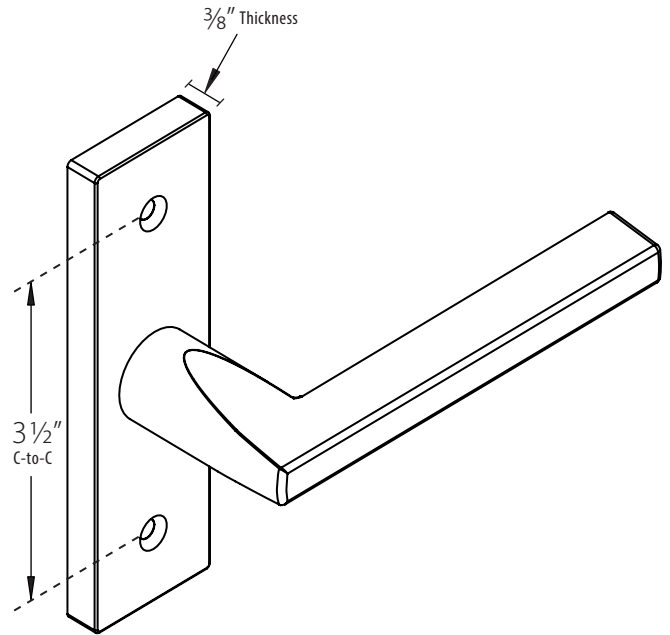

Outside Trim

Inside Trim

Outside Trim

Inside Trim

Outside Thumbturn

Inside Thumbturn

Passage

Standard Door Thickness: 1 ¼" - 1 ¾"

Standard Components:

- Inside Passage Half Spindle
- ¾" Wood Screws
- 1 ½" and/or 2" Mounting Screws
- Full-Lip Strike Plate

Extended Door Thickness: 1 ¾" - 2 ¼"

Extended Components:

- Long Inside Passage Half Spindle
- ¾" Wood Screws
- 2 ½" Mounting Screws
- Extended Full-Lip Strike Plate

Extended Door Thickness: 2 ¼" - 3"

Extended Components:

- Extra Long Inside Passage Half Spindle
- ¾" Wood Screws
- 3" Mounting Screws
- Extended Full-Lip Strike Plate

Privacy

Standard Door Thickness: 1 ¼" - 1 ¾"

Standard Components:

- Regular Tailpiece
- Inside Passage Half Spindle
- ¾" Wood Screws
- 1 ½" and/or 2" Mounting Screws
- Full-Lip Strike Plate
- Deadbolt Strike Plate

Extended Door Thickness: 1 ¾" - 2 ¼"