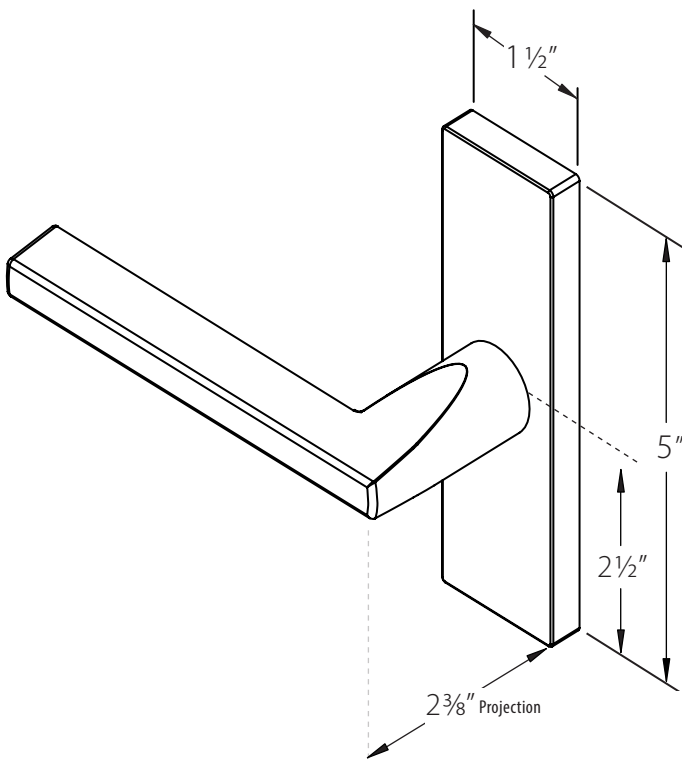

Outside Trim

Inside Trim

Outside Trim

Inside Trim

Outside Thumbturn

Inside Thumbturn

Passage

Standard Door Thickness: 1 ¼" - 1 ¾"

Standard Components:

- Inside Passage Half Spindle
- ¾" Wood Screws
- 1 ½" and/or 2" Mounting Screws
- Full-Lip Strike Plate

Extended Door Thickness: 1 ¾" - 2 ¼"

Extended Components:

- Long Inside Passage Half Spindle
- ¾" Wood Screws
- 2 ½" Mounting Screws
- Extended Full-Lip Strike Plate

Extended Door Thickness: 2 ¼" - 3"

Extended Components:

- Extra Long Inside Passage Half Spindle
- ¾" Wood Screws
- 3" Mounting Screws
- Extended Full-Lip Strike Plate

Privacy

Standard Door Thickness: 1 ¼" - 1 ¾"

Standard Components:

- Regular Tailpiece
- Inside Passage Half Spindle
- ¾" Wood Screws
- 1 ½" and/or 2" Mounting Screws
- Full-Lip Strike Plate
- Deadbolt Strike Plate

Extended Door Thickness: 1 ¾" - 2 ¼"