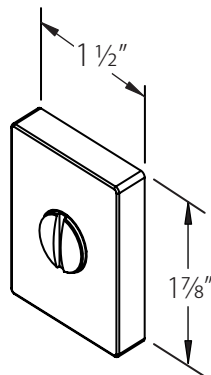

Outside Trim

Inside Trim

Outside Trim

Inside Trim

Outside Thumbturn

Inside Thumbturn

Passage

Standard Door Thickness: 1 ¼" - 1 ¾"

Standard Components:

- Inside Passage Half Spindle
- ¾" Wood Screws
- 1 ½" and/or 2" Mounting Screws
- Full-Lip Strike Plate

Extended Door Thickness: 1 ¾" - 2 ¼"

Extended Components:

- Long Inside Passage Half Spindle
- ¾" Wood Screws
- 2 ½" Mounting Screws
- Extended Full-Lip Strike Plate

Extended Door Thickness: 2 ¼" - 3"

Extended Components:

- Extra Long Inside Passage Half Spindle
- ¾" Wood Screws
- 3" Mounting Screws
- Extended Full-Lip Strike Plate

Privacy

Standard Door Thickness: 1 ¼" - 1 ¾"

Standard Components:

- Regular Tailpiece
- Inside Passage Half Spindle
- ¾" Wood Screws
- 1 ½" and/or 2" Mounting Screws
- Full-Lip Strike Plate
- Deadbolt Strike Plate

Extended Door Thickness: 1 ¾" - 2 ¼"