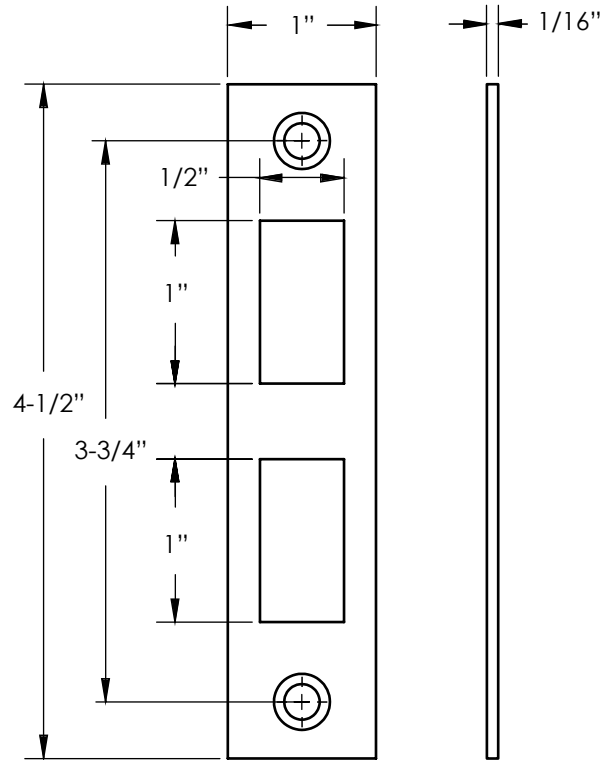

Full Lip Strike, Square Corners
86084

Full Lip Strike, 1/4" Radius Corners
86085

Extended Lip Strike, Square Corners
86086

T Strike, Square Corners
86087

FACE PLATE - PASSAGE

Front View

Side View

STRIKE PLATE - PASSAGE

DUST BOX - PASSAGE

FACE PLATE - PRIVACY

Front View

Side View

STRIKE PLATE - PRIVACY

MAGNETIC DUST BOX - PRIVACY