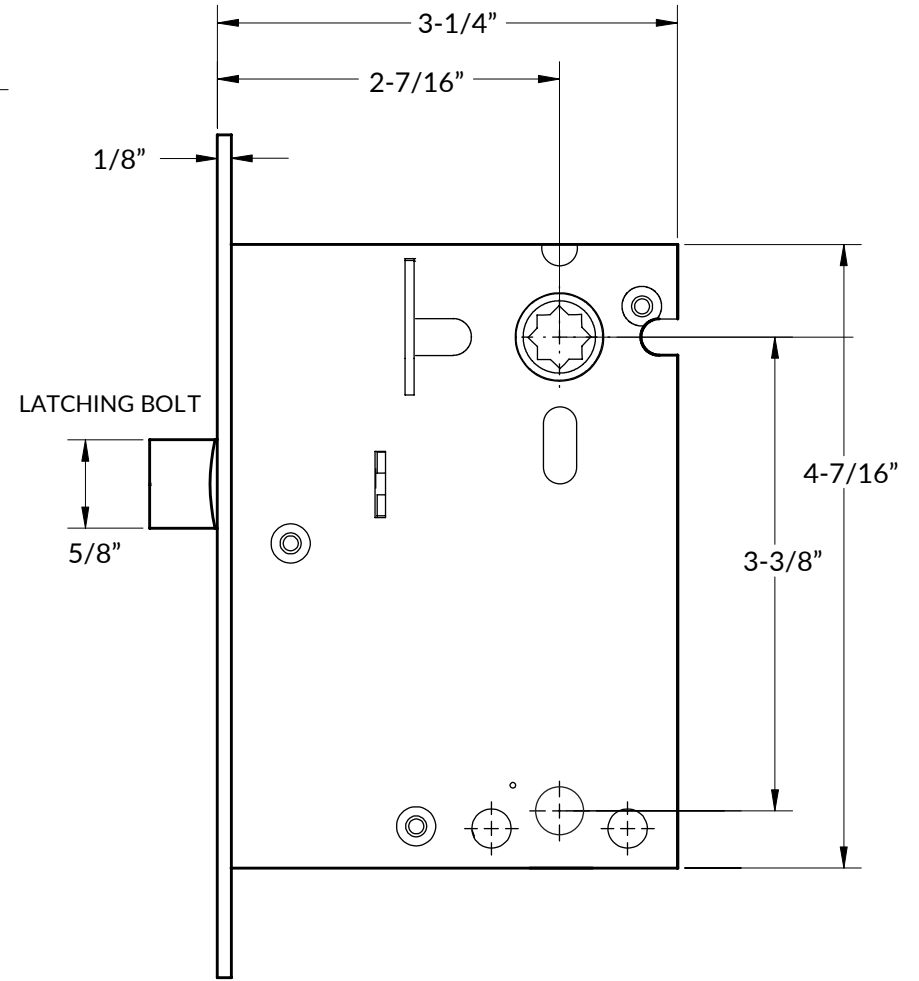

Standard Components:

- 1 ½" and/or 2" Mounting Screws

Extended Door Thickness: 1 ¾" - 2 ¼"

Extended Components:

- 2 ½" Mounting Screws

Extended Door Thickness: 2 ¼" - 3"

Extended Components:

- 3" Mounting Screws

Full Lip Strike, Square Corners
86084

Full Lip Strike, 1/4" Radius Corners
86085

Extended Lip Strike, Square Corners
86086

T Strike, Square Corners
86087

FACE PLATE - PASSAGE

Front View

Side View

STRIKE PLATE - PASSAGE

DUST BOX - PASSAGE

FACE PLATE - PRIVACY

Front View

Side View

STRIKE PLATE - PRIVACY

MAGNETIC DUST BOX - PRIVACY