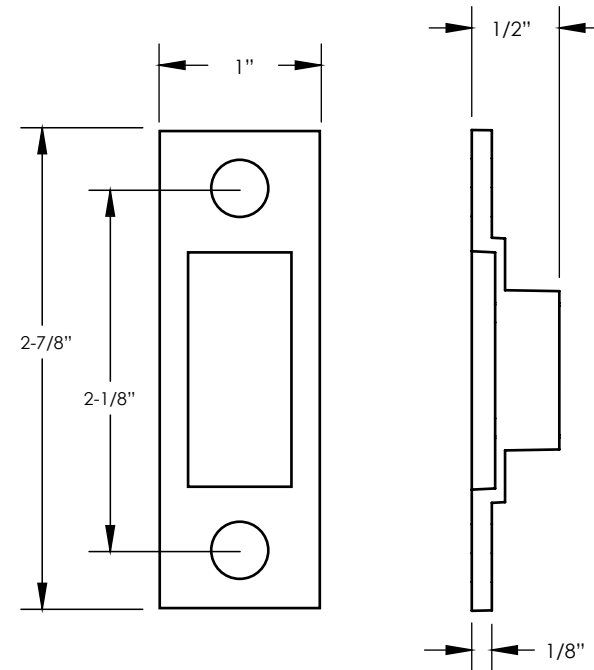

Standard Components:

- 1 ½" and/or 2" Mounting Screws

Extended Door Thickness: 1 ¾" - 2 ¼"

Extended Components:

- 2 ½" Mounting Screws

Extended Door Thickness: 2 ¼" - 3"

Extended Components:

- 3" Mounting Screws

Full Lip Strike, Square Corners
86084

Full Lip Strike, 1/4" Radius Corners
86085

Extended Lip Strike, Square Corners
86086

T Strike, Square Corners
86087

FACE PLATE - PASSAGE

Front View

Side View

STRIKE PLATE - PASSAGE

DUST BOX - PASSAGE

FACE PLATE - PRIVACY

Front View

Side View

STRIKE PLATE - PRIVACY

MAGNETIC DUST BOX - PRIVACY