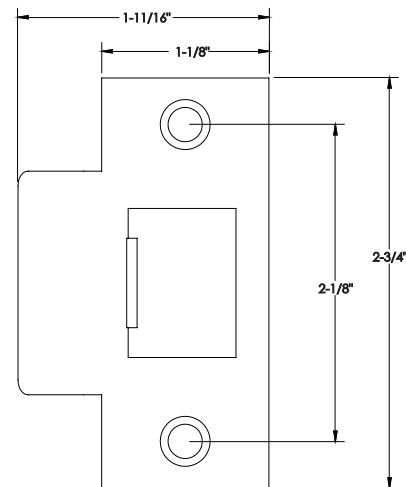

Extended Components:

- Extra Long Single Cylinder Tailpiece
- Extra Long Inside Passage Half Spindle
- ¾" Wood Screws
- 3" Mounting Screws
- Extended Full-Lip Strike Plate
- Deadbolt Strike Plate

Dummy

Standard Door Thickness: 1 ¼" - 1 ¾"

Standard Components:

- 1 ½" and/or 2" Mounting Screws

Extended Door Thickness: 1 ¾" - 2 ¼"

Extended Components:

- 2 ½" Mounting Screws

Extended Door Thickness: 2 ¼" - 3"

Extended Components:

- 3" Mounting Screws

Full Lip Strike, Square Corners
86084

Full Lip Strike, 1/4" Radius Corners
86085

Extended Lip Strike, Square Corners
86086

T Strike, Square Corners
86087

FACE PLATE - PASSAGE

Front View

Side View

STRIKE PLATE - PASSAGE