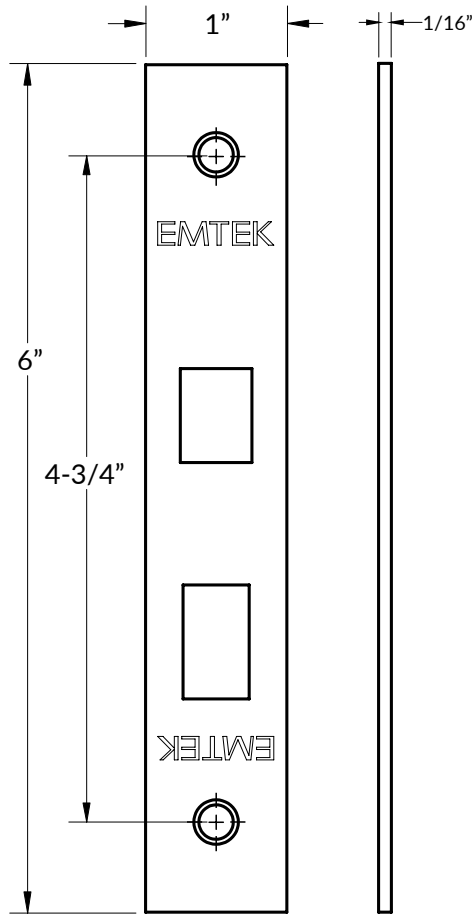

Standard Components:

- 1 ½" and/or 2" Mounting Screws

Extended Door Thickness: 1 ¾" - 2 ¼"

Extended Components:

- 2 ½" Mounting Screws

Extended Door Thickness: 2 ¼" - 3"

Extended Components:

- 3" Mounting Screws

Full Lip Strike, Square Corners
86084

Full Lip Strike, 1/4" Radius Corners
86085

Extended Lip Strike, Square Corners
86086

T Strike, Square Corners
86087

FACE PLATE - PASSAGE

Front View

Side View

STRIKE PLATE - PASSAGE

DUST BOX - PASSAGE

FACE PLATE - PRIVACY

Front View

Side View

STRIKE PLATE - PRIVACY

MAGNETIC DUST BOX - PRIVACY