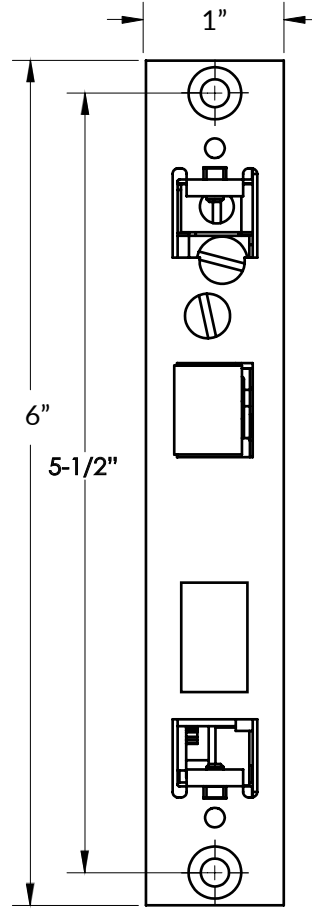

Standard Components:

- Inside Passage Half Spindle
- ¾" Wood Screws
- 1 ½" and/or 2" Mounting Screws
- Full-Lip Strike Plate

Extended Door Thickness: 1 ¾" - 2 ¼"

Extended Components:

- Long Inside Passage Half Spindle
- ¾" Wood Screws
- 2 ½" Mounting Screws
- Extended Full-Lip Strike Plate

Standard Components:

- Regular Tailpiece
- Inside Passage Half Spindle
- ¾" Wood Screws
- 1 ½" and/or 2" Mounting Screws
- Full-Lip Strike Plate
- Deadbolt Strike Plate

Extended Door Thickness: 1 ¾" - 2 ¼"

Extended Components:

- Long Single Cylinder Tailpiece
- Long Inside Passage Half Spindle
- ¾" Wood Screws
- 2 ½" Mounting Screws
- Extended Full-Lip Strike Plate
- Deadbolt Strike Plate

Extended Door Thickness: 2 ¼" - 3"

Full Lip Strike, Square Corners
86084

Full Lip Strike, 1/4" Radius Corners
86085

Extended Lip Strike, Square Corners
86086

T Strike, Square Corners
86087

FACE PLATE - PASSAGE

Front View

Side View

STRIKE PLATE - PASSAGE