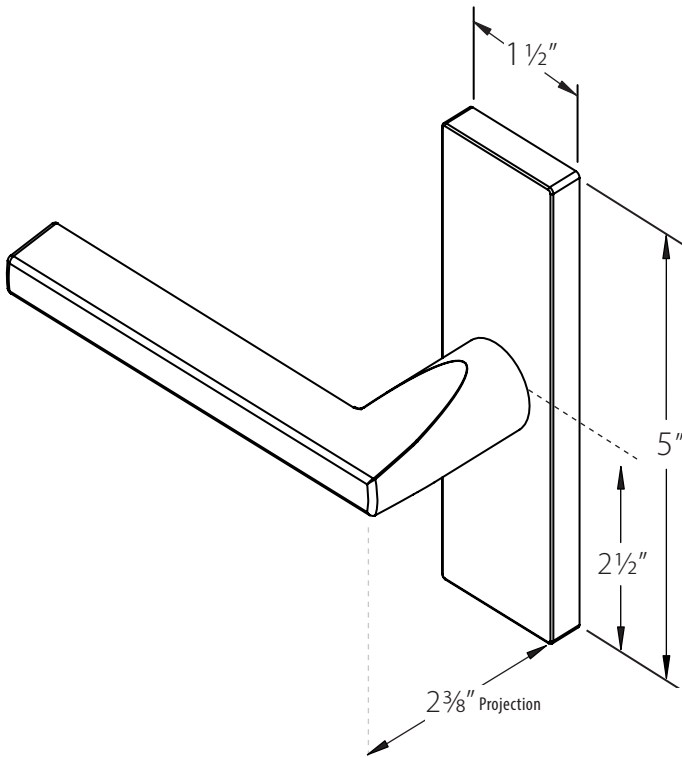

Outside Trim

Inside Trim

Outside Trim

Inside Trim

Outside Thumbturn

Inside Thumbturn

Passage

Standard Door Thickness: 1 ¼" - 1 ¾"

Standard Components:

- Inside Passage Half Spindle
- ¾" Wood Screws
- 1 ½" and/or 2" Mounting Screws
- Full-Lip Strike Plate

Extended Door Thickness: 1 ¾" - 2 ¼"

Extended Components:

- Long Inside Passage Half Spindle
- ¾" Wood Screws
- 2 ½" Mounting Screws
- Extended Full-Lip Strike Plate

Extended Door Thickness: 2 ¼" - 3"

Extended Components:

- Extra Long Inside Passage Half Spindle
- ¾" Wood Screws
- 3" Mounting Screws
- Extended Full-Lip Strike Plate

Privacy

Standard Door Thickness: 1 ¼" - 1 ¾"

Standard Components:

- Regular Tailpiece
- Inside Passage Half Spindle
- ¾" Wood Screws
- 1 ½" and/or 2" Mounting Screws
- Full-Lip Strike Plate
- Deadbolt Strike Plate

Extended Door Thickness: 1 ¾" - 2 ¼"