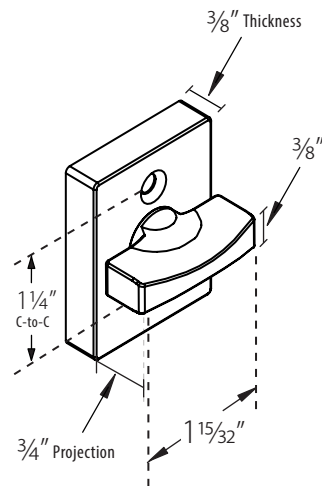

Outside Trim

Inside Trim

Outside Trim

Inside Trim

Outside Thumbturn

Inside Thumbturn

Passage

Standard Door Thickness: 1 ¼" - 1 ¾"

Standard Components:

- Inside Passage Half Spindle
- ¾" Wood Screws
- 1 ½" and/or 2" Mounting Screws
- Full-Lip Strike Plate

Extended Door Thickness: 1 ¾" - 2 ¼"

Extended Components:

- Long Inside Passage Half Spindle
- ¾" Wood Screws
- 2 ½" Mounting Screws
- Extended Full-Lip Strike Plate

Extended Door Thickness: 2 ¼" - 3"

Extended Components:

- Extra Long Inside Passage Half Spindle
- ¾" Wood Screws
- 3" Mounting Screws
- Extended Full-Lip Strike Plate

Privacy

Standard Door Thickness: 1 ¼" - 1 ¾"

Standard Components:

- Regular Tailpiece
- Inside Passage Half Spindle
- ¾" Wood Screws
- 1 ½" and/or 2" Mounting Screws
- Full-Lip Strike Plate
- Deadbolt Strike Plate

Extended Door Thickness: 1 ¾" - 2 ¼"