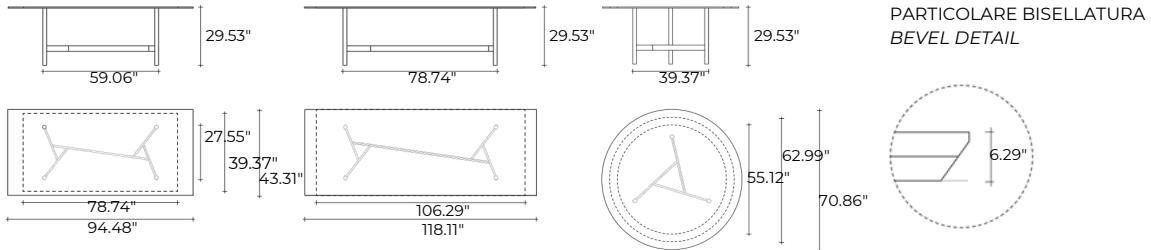

dimensioni L, P, H
dimensions L, W, H

	COD./CODE	ø/L	P/W	H	peso netto net weight (kg)	peso lordo gross weight (kg)	volume imballo package volume (m³)
Tavolo con piano in vetro extralight fuso. Table with fused extralight glass top.	AGOT140...	ø55.12"		29.53"	76	119	1,20
	AGOT160...	ø62.99"		29.53"	93	144	1,31
	AGOT180...	ø70.86"		29.53"	114	182	1,43
	AGOR200...	78.74"	39.37"	29.53"	98	140	1,45
	AGOR240...	94.48"	43.31"	29.53"	122	172	1,47
	AGOR270...	106.29"	43.31"	29.53"	137	198	1,89
Tavolo con piano in vetro extralight fuso, retroverniciato con tinte metallizzate Cat.2 Table with fused extralight glass top, back-lacquered with metallic paints Cat.2.	AGOR300...	118.11"	43.31"	29.53"	149	218	1,89
	AGOT140...	ø55.12"		29.53"	77	120	1,20
	AGOT160...	ø62.99"		29.53"	94	145	1,31
	AGOT180...	ø70.86"		29.53"	115	183	1,43
	AGOR200...	78.74"	39.37"	29.53"	99	141	1,45
	AGOR240...	94.48"	43.31"	29.53"	123	173	1,47
Tavolo con piano in vetro extralight liscio da 0.59" temperato. Table with 0.59" tempered extralight flat glass top.	AGOR270...	106.29"	43.31"	29.53"	138	199	1,83
	AGOR300...	118.11"	43.31"	29.53"	150	219	1,89
	AGOT140...	ø55.12"		29.53"	76	119	1,20
	AGOT160...	ø62.99"		29.53"	93	144	1,31
	AGOT180...	ø70.86"		29.53"	114	182	1,43
	AGOR200...	78.74"	39.37"	29.53"	98	140	1,45
	AGOR240...	94.48"	43.31"	29.53"	122	172	1,47
	AGOR270...	106.29"	43.31"	29.53"	137	198	1,83
	AGOR300...	118.11"	43.31"	29.53"	149	218	1,89
	AGOR300...	118.11"	43.31"	29.53"	149	218	1,89