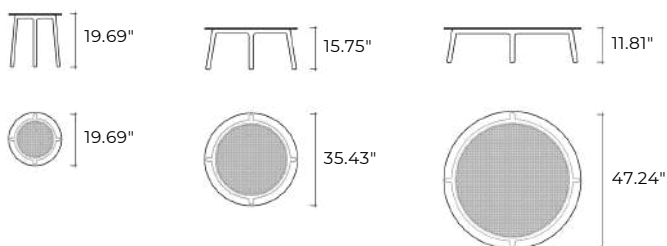

## cannage

DESIGN  
EMMANUEL GALLINA  
modello registrato  
registered model

portata sul piano: 30 kg  
load capacity on top: 30 kg

Tavolino con piano in vetro da 0.39" temperato e fuso a gran fuoco con trama "Cannage", disponibile trasparente, oppure retroverniciato con tinte semi-trasparenti o con tinte metallizzate. Piano disponibile anche in marmo, spessore 0.79". Struttura in legno massello, finitura tabacco.

*Coffee table with 0.39" tempered and fused glass top with "Cannage" texture, available transparent or back-painted with semi-transparent finishes or with metallic paints. Top is also available in marble, 0.79" thick. Solid wood structure in tobacco finish.*

dimensioni L/Ø, P, H dimensions L/Ø, P, H	COD./CODE	Ø/L	P/W	H	peso netto net weight (kg)	peso lordo gross weight (kg)	volume imballo package volume (m <sup>3</sup> )
Tavolino tondo con piano in vetro fuso trasparente. <i>Round coffee table with fused transparent glass top.</i>	CAN120/VF-TR	47.24"	11.81"		32	49	0,55
	CAN90/VF-TR	35.43"	15.75"		19	30	0,36
	CAN50/VF-TR	19.69"	19.69"		7	14	0,13
Tavolino tondo con piano in vetro fuso retroverniciato. <i>Round coffee table with fused glass top, back-painted.</i>	CAN120/VF-_-	47.24"	11.81"		32	49	0,55
	CAN90/VF-_-	35.43"	15.75"		19	30	0,36
	CAN50/VF-_-	19.69"	19.69"		7	14	0,13
Tavolino tondo con piano in marmo Cat.M1. <i>Round coffee table with marble top, Cat.M1.</i>	CAN120-M1-_-	47.24"	11.81"		65	82	0,55
	CAN90-M1-_-	35.43"	15.75"		37	48	0,36
	CAN50-M1-_-	19.69"	19.69"		12	19	0,13
Tavolino tondo con piano in marmo Cat.M2. <i>Round coffee table with marble top, Cat.M2.</i>	CAN120-M2-_-	47.24"	11.81"		65	82	0,55
	CAN90-M2-_-	35.43"	15.75"		37	48	0,36
	CAN50-M2-_-	19.69"	19.69"		12	19	0,13