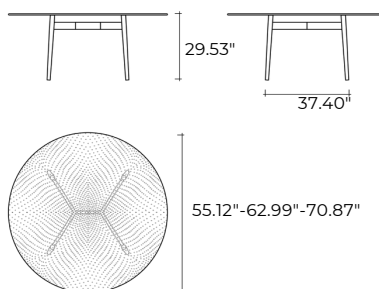

dimensioni L, P, H  
dimensions L, W, H

	COD./CODE	ø/L	P/W	H	peso netto net weight (kg)	peso lordo gross weight (kg)	volume imballo package volume (m3)
Tavolo con piano in vetro fuso trasparente. Base in metallo finitura Grigio Lava. <i>Table with fused transparent glass top. Lava Grey finish metal base.</i>	COBT140GL/ VF-TR	Ø55.12"		29.53"	73	128	0,7
	COBT160GL/ VF-TR	Ø62.99"		29.53"	90	152	0,81
	COBT180GL/ VF-TR	Ø70.87"		29.53"	111	191	0,93
	COBS180GL/ VF-TR	70.87"	35.43"	29.53"	63	110	0,73
	COBS200GL/ VF-TR	78.74"	39.37"	29.53"	73	125	0,82
	COBS220GL/ VF-TR	86.61"	41.73"	29.53"	100	167	0,85
	COBS240GL/ VF-TR	94.49"	41.73"	29.53"	107	177	0,89
	COBS260GL/ VF-TR	102.36"	47.24"	29.53"	127	206	1
	COBS280GL/ VF-TR	110.24"	47.24"	29.53"	138	240	1,5
	COBS300GL/ VF-TR	118.11"	47.24"	29.53"	148	250	1,5