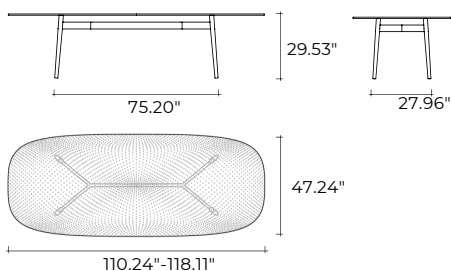

dimensioni L, P, H  
dimensions L, W, H

	COD./CODE	ø/L	P/W	H	peso netto net weight (kg)	peso lordo gross weight (kg)	volume imballo package volume (m3)
Tavolo con piano in vetro fuso trasparente. Base in metallo finitura Grigio Lava. <i>Table with fused transparent glass top. Lava Grey finish metal base.</i>	COBT140GL/ VF-TR	Ø55.12"		29.53"	73	128	0,7
	COBT160GL/ VF-TR	Ø62.99"		29.53"	90	152	0,81
	COBT180GL/ VF-TR	Ø70.87"		29.53"	111	191	0,93
	COBS180GL/ VF-TR	70.87"	35.43"	29.53"	63	110	0,73
	COBS200GL/ VF-TR	78.74"	39.37"	29.53"	73	125	0,82
	COBS220GL/ VF-TR	86.61"	41.73"	29.53"	100	167	0,85
	COBS240GL/ VF-TR	94.49"	41.73"	29.53"	107	177	0,89
	COBS260GL/ VF-TR	102.36"	47.24"	29.53"	127	206	1
	COBS280GL/ VF-TR	110.24"	47.24"	29.53"	138	240	1,5
	COBS300GL/ VF-TR	118.11"	47.24"	29.53"	148	250	1,5