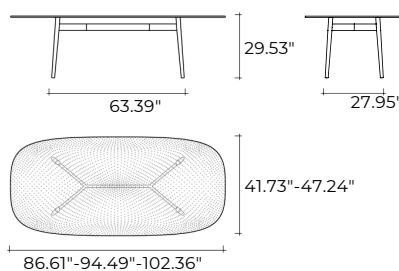

dimensioni L, P, H  
dimensions L, W, H

	COD./CODE	ø/L	P/W	H	peso netto net weight (kg)	peso lordo gross weight (kg)	volume imballo package volume (m3)
Tavolo con piano in vetro fuso trasparente. Base in metallo finitura Grigio Lava. <i>Table with fused transparent glass top. Lava Grey finish metal base.</i>	COBT140GL/ VF-TR	Ø55.12"		29.53"	73	128	0,7
	COBT160GL/ VF-TR	Ø62.99"		29.53"	90	152	0,81
	COBT180GL/ VF-TR	Ø70.87"		29.53"	111	191	0,93
	COBS180GL/ VF-TR	70.87"	35.43"	29.53"	63	110	0,73
	COBS200GL/ VF-TR	78.74"	39.37"	29.53"	73	125	0,82
	COBS220GL/ VF-TR	86.61"	41.73"	29.53"	100	167	0,85
	COBS240GL/ VF-TR	94.49"	41.73"	29.53"	107	177	0,89
	COBS260GL/ VF-TR	102.36"	47.24"	29.53"	127	206	1
	COBS280GL/ VF-TR	110.24"	47.24"	29.53"	138	240	1,5
	COBS300GL/ VF-TR	118.11"	47.24"	29.53"	148	250	1,5