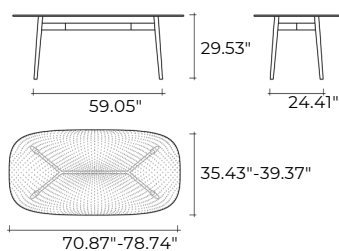

dimensioni L, P, H  
dimensions L, W, H

	COD./CODE	ø/L	P/W	H	peso netto net weight (kg)	peso lordo gross weight (kg)	volume imballo package volume (m3)
Tavolo con piano in vetro fuso trasparente. Base in metallo finitura Grigio Lava. <i>Table with fused transparent glass top. Lava Grey finish metal base.</i>	COBT140GL/ VF-TR	Ø55.12"		29.53"	73	128	0,7
	COBT160GL/ VF-TR	Ø62.99"		29.53"	90	152	0,81
	COBT180GL/ VF-TR	Ø70.87"		29.53"	111	191	0,93
	COBS180GL/ VF-TR	70.87"	35.43"	29.53"	63	110	0,73
	COBS200GL/ VF-TR	78.74"	39.37"	29.53"	73	125	0,82
	COBS220GL/ VF-TR	86.61"	41.73"	29.53"	100	167	0,85
	COBS240GL/ VF-TR	94.49"	41.73"	29.53"	107	177	0,89
	COBS260GL/ VF-TR	102.36"	47.24"	29.53"	127	206	1
	COBS280GL/ VF-TR	110.24"	47.24"	29.53"	138	240	1,5
	COBS300GL/ VF-TR	118.11"	47.24"	29.53"	148	250	1,5