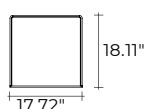

# dino

DESIGN CRS FIAM

Comodino in vetro curvato da 0.32" con cassetto in legno laccato colore bianco, nero, marrone-grey e frontalino in vetro da 0.32" verniciato in tinta.

*Bedside table in 0.32" thick curved glass with lacquered wood drawer white, black or brown-grey. Front panel in 0.32" glass painted in matching colours.*

portata sul piano: 20 kg  
portata sul ripiano: 20 kg  
load capacity on top: 20 kg  
load capacity on shelf: 20 kg

dimensioni L, P, H dimensions L, W, H	COD./CODE	Ø/L	P/W	H	peso netto net weight (kg)	peso lordo gross weight (kg)	volume imballo package volume (m <sup>3</sup> )
Comodino in vetro curvato con cassetto laccato bianco. <i>Bedside table in curved glass with drawer white lacquered.</i>	DIN/B	17.72"	18.11"	19.69"	24	30	0,15
Comodino in vetro curvato con cassetto laccato nero. <i>Bedside table in curved glass with drawer black lacquered.</i>	DIN/N	17.72"	18.11"	19.69"	24	30	0,15
Comodino in vetro curvato con cassetto laccato marrone-grey. <i>Bedside table in curved glass with drawer brown-grey lacquered.</i>	DIN/MR	17.72"	18.11"	19.69"	24	30	0,15
<b>FINITURA FINISH</b>						<b>SPESSORE THICKNESS</b>	
Vetro extralight (solo con cassetto bianco) <i>Extralight glass (only with white drawer)</i>						0.32"	
Vetro fumè (solo con cassetto nero) <i>Smoked glass (only with black drawer)</i>						0.32"	
Vetro bronzo (solo con cassetto marrone) <i>Bronze glass (only with brown drawer)</i>						0.32"	