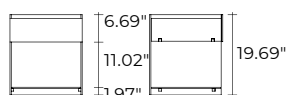

# dino

DESIGN CRS FIAM

Comodino in vetro curvato da 0.32" con cassetto in legno laccato colore bianco, nero, marrone-grey e frontalino in vetro da 0.32" verniciato in tinta.

*Bedside table in 0.32" thick curved glass with lacquered wood drawer white, black or brown-grey. Front panel in 0.32" glass painted in matching colours.*

portata sul piano: 20 kg  
portata sul ripiano: 20 kg  
load capacity on top: 20 kg  
load capacity on shelf: 20 kg

dimensioni L, P, H dimensions L, W, H	COD./CODE	Ø/L	P/W	H	peso netto net weight (kg)	peso lordo gross weight (kg)	volume imballo package volume (m <sup>3</sup> )
Comodino in vetro curvato con cassetto laccato bianco. <i>Bedside table in curved glass with drawer white lacquered.</i>	DIN/B	17.72"	18.11"	19.69"	24	30	0,15
Comodino in vetro curvato con cassetto laccato nero. <i>Bedside table in curved glass with drawer black lacquered.</i>	DIN/N	17.72"	18.11"	19.69"	24	30	0,15
Comodino in vetro curvato con cassetto laccato marrone-grey. <i>Bedside table in curved glass with drawer brown-grey lacquered.</i>	DIN/MR	17.72"	18.11"	19.69"	24	30	0,15
<b>FINITURA FINISH</b>						<b>SPESSORE THICKNESS</b>	
Vetro extralight (solo con cassetto bianco) <i>Extralight glass (only with white drawer)</i>						0.32"	
Vetro fumè (solo con cassetto nero) <i>Smoked glass (only with black drawer)</i>						0.32"	
Vetro bronzo (solo con cassetto marrone) <i>Bronze glass (only with brown drawer)</i>						0.32"	