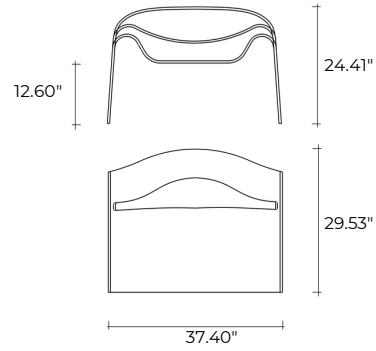

ghost

DESIGN
CINI BOERI

modello registrato
registered model

portata: 130 kg
total load capacity: 130 kg

Poltrona in vetro curvato da 0.47".

Monolithic chair in 0.47" thick curved glass.

dimensioni L, P, H dimensions L, W, H	COD./CODE	L	P/W	H	peso netto net weight (kg)	peso lordo gross weight (kg)	volume imballo package volume (m ³)
Poltrona in vetro curvato da 0.47". Monolithic chair in 0.47" thick curved glass.	02	37.40"	29.53"	24.41"	36	64	0,75

FINITURE VETRO DISPONIBILI AVAILABLE GLASS FINISH	SPESSORE THICKNESS
Vetro extralight Extralight glass	0.47"
Vetro extralight retrolaccato RAL Extralight RAL back-lacquered glass	0.47"
Vetro fumè Smoked glass	0.47"