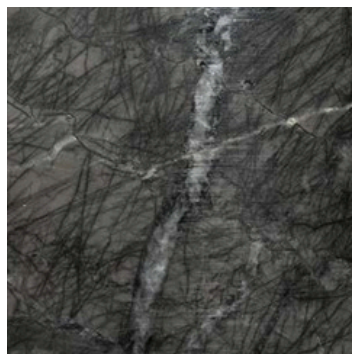

---

FINITURE  
FINISHES

---

Base in metallo  
Metal base

Ottone Brunito  
Burnished Brass

Piano in vetro fuso  
Fused glass top

Fumé  
Smoked

Bronz  
o  
Bronz  
e

---

FINITURE  
FINISHES

---

Base in metallo  
Metal base

Ottone Brunito  
Burnished Brass

Piano in marmo  
Marble top

Grigio Carnico  
Carnico grey

Mystic  
Brown  
Mystic  
Brown

Calacatta Royal  
Calacatta Royal

Manhattan  
Manhattan