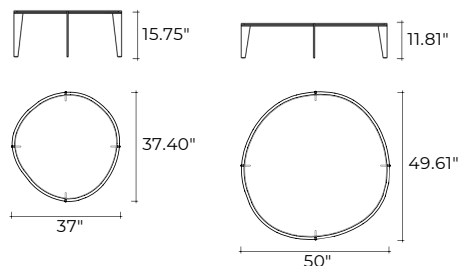

# halo

DESIGN FRANCESCA  
LANZAVECCHIA

modello registrato  
registered model

Tavolino con piano in vetro da 0.39" fuso a gran fuoco e temperato, disponibile fumè o bronzo. Piano disponibile anche in marmo. Base in metallo finitura Ottone Brunito.

Coffee table with top in 0.39" fused and tempered glass, smoked or bronze finishes. Top available also in marble. Burnished Brass finish metal base.

portata sul piano: 30 kg  
load capacity on top: 30 kg

dimensioni L, P, H dimensions L, W, H	COD./CODE	L	P/W	H	peso netto net weight (kg)	peso lordo gross weight (kg)	volume imballo package volume (m <sup>3</sup> )
Tavolino con piano in vetro fuso trasparente. Coffee table with fused transparent glass top.	HAL95/OB/	37.40"	37"	15.75"	29	41	0,53
	HAL127/OB/	50"	49.61"	11.81"	43	62	0,74
Tavolino con piano in marmo Cat.M1. Coffee table with marble top, Cat.M1.	HAL95/OB/	37.40"	37"	15.75"	49	61	0,53
	HAL127/OB/	50"	49.61"	11.81"	84	103	0,74
Tavolino con piano in marmo Cat.M2. Coffee table with marble top, Cat.M2.	HAL95/OB/	37.40"	37"	15.75"	49	61	0,53
	HAL127/OB	50"	49.61"	11.81"	8	103	0,74