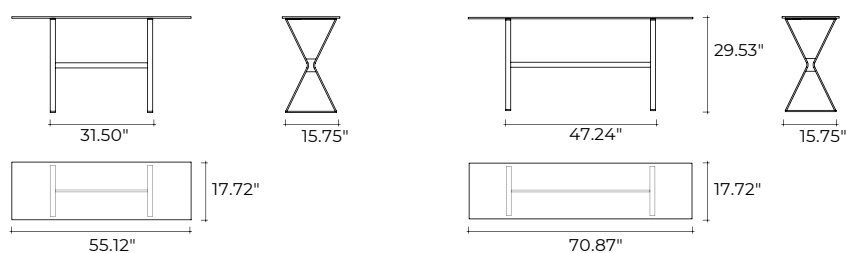

# hype

DESIGN  
STUDIO KLASS

Consolle con piano in vetro da 0.47" fuso a temperato e back-gran fuoco, temperato e retroverniciato con tinte metallizzate. Piano disponibile anche in marmo, spessore 0.79". Base in metallo verniciato, finitura Grigio Lava.

*Console with 0.47" fused, tempered and back-gran fuoco, tempered and lacquered glass top with metallic paints. Top is also available in marble, 0.79" thick. Painted metal base, Lava Grey finish.*

portata sul piano: 50 kg  
load capacity on top: 50 kg

dimensioni L, P, H dimensions L, W, H	COD./CODE	L	P/W	H	peso netto net weight (kg)	peso lordo gross weight (kg)	volume imballo package volume (m <sup>3</sup> )
Consolle con piano in vetro fuso retroverniciato con tinte metallizzate Cat.2. <i>Console with fused glass top, back-painted with metallic paints Cat.2.</i>	HP-CO140 /VF- VF- _	55.12"	17.72"	29.53"	37	64	0,27
Consolle con piano in marmo Cat.M1. <i>Console with marble top, Cat.M1.</i>	HP-CO140/M1- HP-CO180/M1- _	55.12"	17.72"	29.53"	53	81	0,27
Consolle con piano in marmo Cat.M2. <i>Console with marble top, Cat.M2.</i>	HP-CO140/M2- HP-CO180/M2- _	55.12"	17.72"	29.53"	53	81	0,27