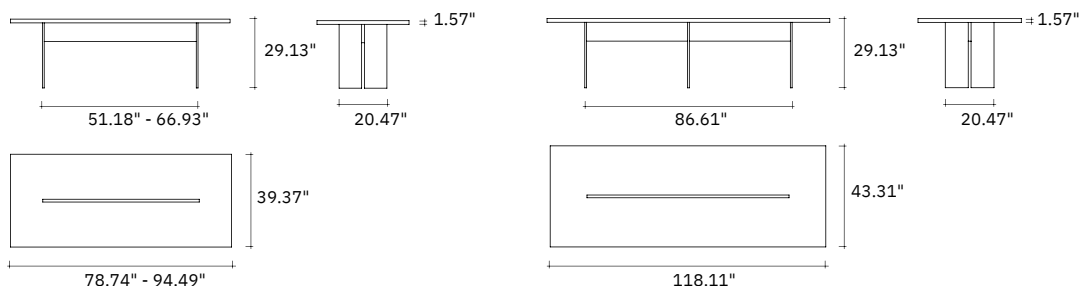

dimensioni L, P, H dimensions L, W, H	COD./ CODE	L	P/W	H	peso netto net weight (kg)	peso lordo gross weight (kg)	volume imballo package volume (m3)
Piano impiallacciato noce canaletto. <i>Top in canaletto walnut finish.</i>	LLTW/2010N	78.74"	39.37"	29.13"	96	148	1,35
	LLTW/2410N	94.49"	39.37"	29.13"	113	175	1,67
	LLTW/3011N	118.11"	43.31"	29.13"	156	236	2,16
Piano impiallacciato noce canaletto. Base in vetro extralight. <i>Top in canaletto walnut finish. Extralight glass base.</i>	LLTW/2010XN	78.74"	39.37"	29.13"	96	148	1,35
	LLTW/2410XN	94.49"	39.37"	29.13"	113	175	1,67
	LLTW/3011XN	118.11"	43.31"	29.13"	156	236	2,16
Piano impiallacciato rovere "old". <i>Top in "old style" oak finish.</i>	LLTW/2010RO	78.74"	39.37"	29.13"	96	148	1,35
	LLTW/2410RO	94.49"	39.37"	29.13"	113	175	1,67
	LLTW/3011RO	118.11"	43.31"	29.13"	156	236	2,16
Piano impiallacciato rovere "old". Base in vetro extralight. <i>Top in "old style" oak finish. Extralight glass base.</i>	LLTW/2010XRO	78.74"	39.37"	29.13"	96	148	1,35
	LLTW/2410XRO	94.49"	39.37"	29.13"	113	175	1,67
	LLTW/3011XRO	118.11"	43.31"	29.13"	156	236	2,16

dimensioni L, P, H <i>dimensions L, W, H</i>	COD./ CODE	L	P/W	H	peso netto <i>net weight</i> (kg)	peso lordo <i>gross weight</i> (kg)	volume imballo <i>package volume</i> (m <sup>3</sup> )
Piano spatolato in Ecomalta. <i>Hand-finishes Ecomalta wood top.</i>	LLTW/2010EC	78.74"	39.37"	29.13"	96	148	1,35
	LLTW/2410EC	94.49"	39.37"	29.13"	113	175	1,67
	LLTW/3011EC	118.11"	43.31"	29.13"	156	236	2,16
Piano spatolato in Ecomalta. Base in vetro extralight. <i>Hand-finishes Ecomalta wood top.</i> <i>Extralight glass base.</i>	LLTW/2010XEC	78.74"	39.37"	29.13"	96	148	1,35
	LLTW/2410XEC	94.49"	39.37"	29.13"	113	175	1,67
	LLTW/3011XEC	118.11"	43.31"	29.13"	156	236	2,16