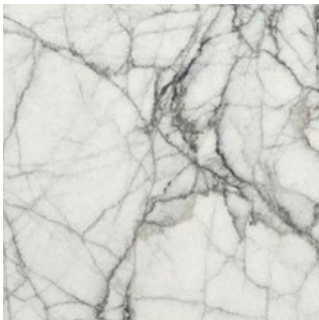

---

FINITURE  
FINISHES

---

Base in metallo  
Metal base

grigio lava  
lava grey

champagne metallizzato  
metallic champagne

Piano in vetro fuso retroverniciato  
Back-painted fused glass top

grigio lava  
lava grey

marrone ramato  
copper brown

champagne  
champagne

blu notte  
night blue

nero brillante  
brilliant black

marrone brillante  
brilliant brown

---

FINITURE  
FINISHES

---

Piani in marmo  
Marble top

grigio carnico  
carnico grey

mystic brown  
mystic brown

manhattan  
manhattan

calacatta royal  
calacatta royal