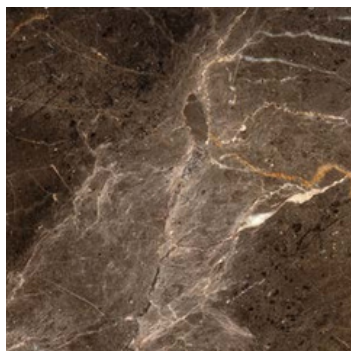

PIANO IN MARMO _ MARBLE TOP		
CAT. MARMO _ MARBLE CAT.	NOME _ NAME	CODICE FINITURA _ FINISH CODE
CAT.M1	Mystic Brown	M1-MB
	Grigio Carnico <i>Carnico Grey</i>	M1-GC
CAT.M2	Calacatta Royal	M2-CR
	Manhattan	M2-MN

---

FINITURE  
FINISHES

---

Base in metallo  
Metal base

grigio lava  
lava grey

champagne metallizzato  
metallic champagne

Piano in vetro fuso retroverniciato  
Back-painted fused glass top

grigio lava  
lava grey

marrone ramato  
copper brown

champagne  
champagne

blu notte  
night blue

nero brillante  
brilliant black

marrone brillante  
brilliant brown

---

FINITURE  
FINISHES

---

Piani in marmo  
Marble top

grigio carnico  
carnico grey

mystic brown  
mystic brown

manhattan  
manhattan

calacatta royal  
calacatta royal