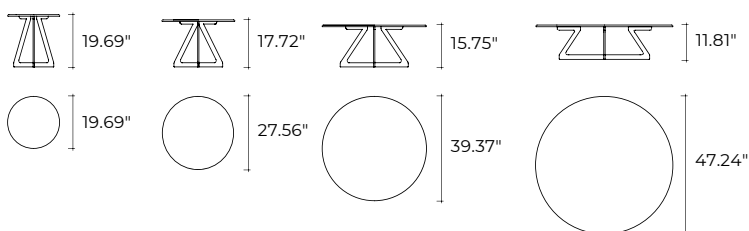

# lakes

DESIGN  
STUDIO KLASS  
modello registrato  
registered model

Tavolino con piano in vetro da 0.39" fuso a gran fuoco, retroverniciato con tinte metallizzate. Piano disponibile anche in marmo, spessore 0.79". Base in metallo verniciato, finitura Grigio Lava o Champagne metallizzato.

Coffee table with 0.39" fused, back-lacquered glass top with metal paints. Top is also available in marble, 0.79" thick. Metal painted base available in Lava Grey or metallic Champagne finishes.

portata sul piano: 30 kg  
load capacity on top: 30 kg

dimensioni L/Ø, P, H dimensions L/Ø, W, H	COD./CODE	Ø/L	P/W	H	peso netto net weight (kg)	peso lordo gross weight (kg)	volume imballo package volume (m <sup>3</sup> )
Tavolino tondo con piano in vetro fuso retroverniciato con tinte metallizzate Cat.2. Round coffee table with fused glass top, back-painted with metallic paints Cat.2.	LAK120...	47.24"		11.81"	38	55	0,35
	LAK100...	39.37"		15.75"	29	42	0,28
	LAK70...	27.56"		17.72"	18	26	0,16
	LAK50...	19.69"		19.69"	12	19	0,11
Tavolino tondo con piano in marmo Cat.M1. Round coffee table with marble top Cat.M1.	LAK120...	47.24"		11.81"	70	87	0,35
	LAK100...	39.37"		15.75"	50	63	0,28
	LAK70...	27.56"		17.72"	28	36	0,16
	LAK50...	19.69"		19.69"	17	24	0,11
Tavolino tondo con piano in marmo Cat.M2. Round coffee table with marble top Cat.M2.	LAK120...	47.24"		11.81"	70	87	0,35
	LAK100...	39.37"		15.75"	50	63	0,28
	LAK70...	27.56"		17.72"	28	36	0,16
	LAK50...	19.69"		19.69"	17	24	0,11