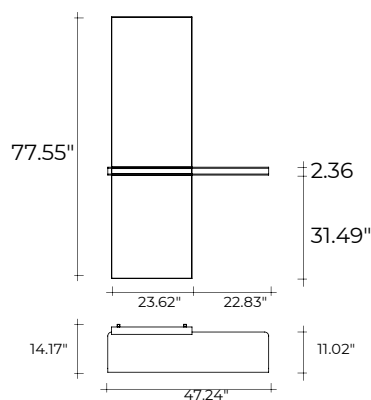

FIAM

let me see

DESIGN
RODOLFO DORDONI
modello registrato
registered model

Consolle in vetro curvato da 0.32". Mensola posizionabile a destra o sinistra. Cornice in acciaio inox satinato.

Console in 0.32" thick curved glass. The console can be mounted with shelf on the left side or on the right side. Frame in brushed stainless steel.

portata sul piano: 20 kg
load capacity on shelf: 20 kg

dimensioni L, P, H
dimensions L, W, H

COD./CODE L P/W H

peso netto peso lordo volume imballo
net weight gross weight package volume
(kg) (kg) (m³)

dimensioni L, P, H dimensions L, W, H	COD./CODE	L	P/W	H	peso netto net weight (kg)	peso lordo gross weight (kg)	volume imballo package volume (m ³)
Consolle. Console.	870	47.24"	14.17"	77.55"	56	80	0,43
FINITURA RIPIANO CURVO CURVED GLASS FINISH					SPESSORE THICKNESS		
Vetro extralight Extralight glass					0.32"		
Vetro fumè Smoked glass					0.32"		
Vetro bronzo Bronze glass					0.32"		