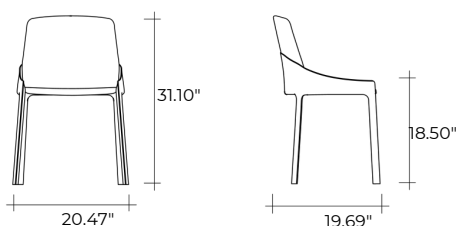

plié

DESIGN
STUDIO KLASS
modello registrato
registered model

Sedia rivestita in cuoio
e pelle fiore o Nubuck.
Struttura interna
in tubolare metallico
e legno.

Chair upholstered
in hide and leather
or Nubuck. Internal
structure in metal
tubular and wood.

portata della seduta: 130 kg
load capacity: 130 kg

dimensioni L, P, H
dimensions L, W, H

COD./CODE

L

P/W

H

peso netto
net weight
(kg)

peso lordo
gross weight
(kg)

volume imballo
package volume
(m³)

Struttura rivestita in cuoio Solid,
seduta e schienale rivestiti in pelle fiore.
Structure upholstered in Solid hide,
seat and back upholstered in leather.

PS/

20.47" 19.69" 31.10"

8

11

0,28

Struttura rivestita in cuoio,
seduta e schienale rivestiti in Nubuck.
Structure upholstered in hide,
seat and back upholstered in Nubuck.

PS/

20.47" 19.69" 31.10"

8

11