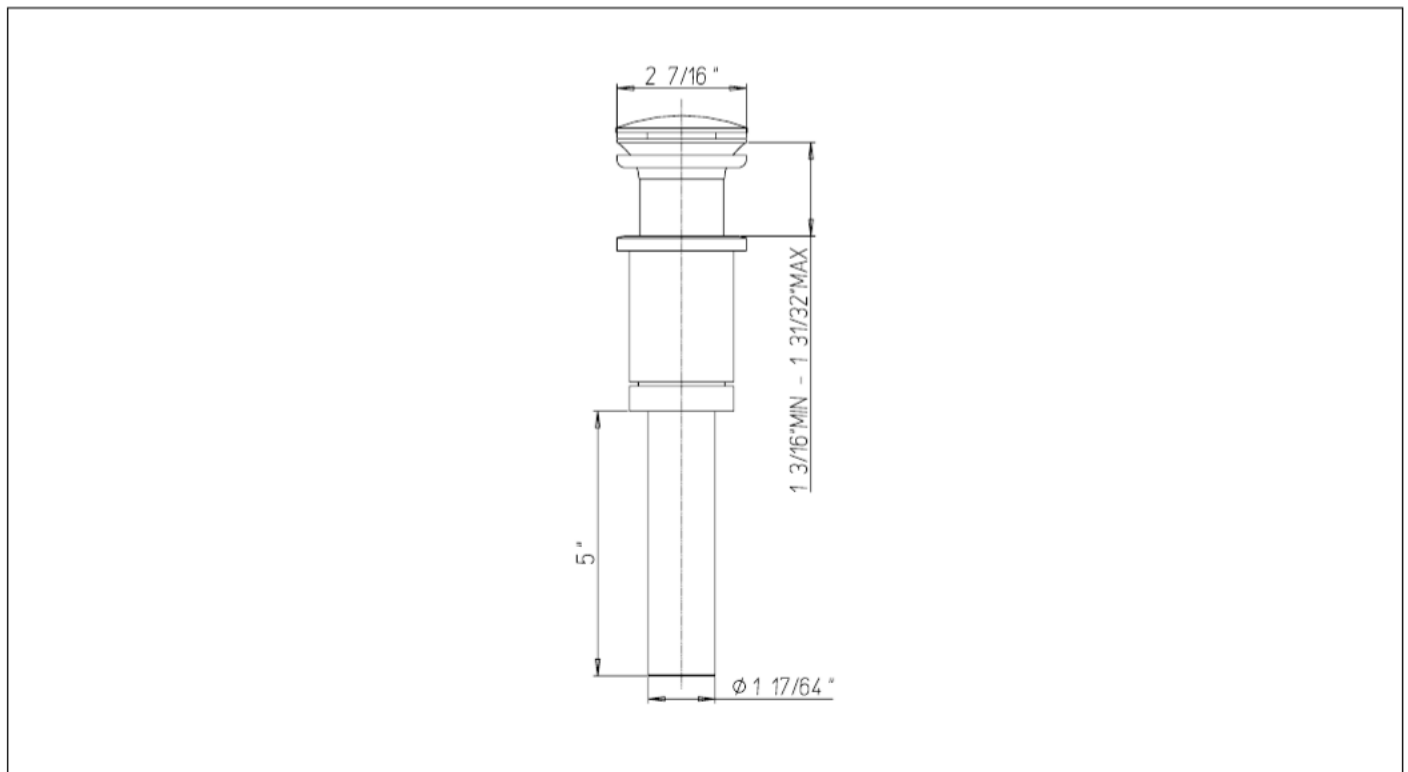

**5094500**

Push Down  
Pop Up Waste

**FINISHES**

- 5094500PC Polished Chrome
- 5094500BN Brushed Nickel
- 5094500BG Brushed Gold
- 5094500BB Brushed Black

**STANDARDS**

- Compliant with ASME A112.18.1 - CSA B125.1

**FEATURES**

- Solid Brass Construction
- Works for both applications overflow and not overflow sink
- Step-By-Step Installation Instructions

**DIMENSIONS**

Project \_\_\_\_\_  
Contractor \_\_\_\_\_