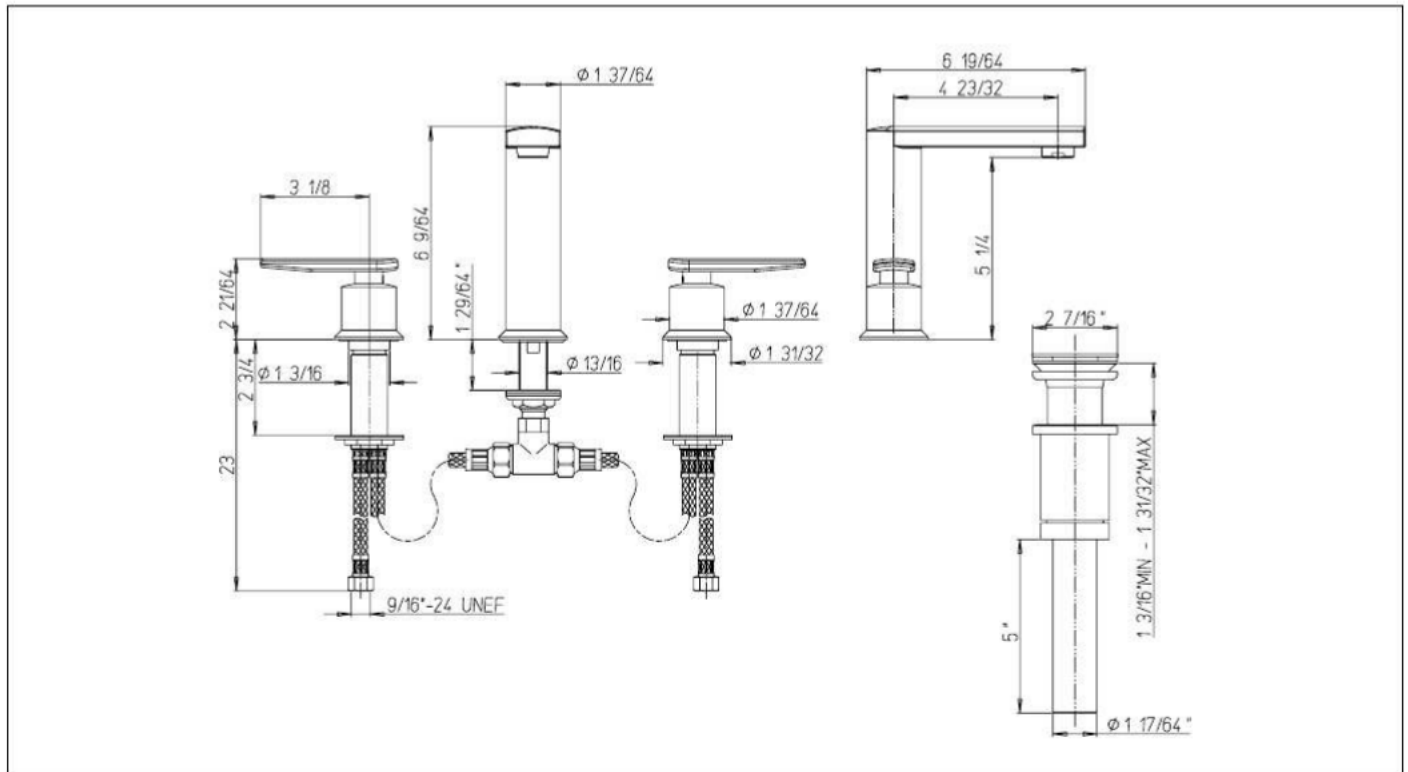

602140C
8" Widespread Lavatory

FINISHES

- 602140CPC Polished Chrome
- 602140CBG Brushed Gold
- 602140CBB Brushed Black

STANDARDS

- Compliant with ASME A112.18.1 - CSA B125.1
- Compliant with ANSI/NSF 61
- Compliant with NSF 372 (Low lead)
- Certified by IAPMO R&T Lab
- Meets EPA Water Sense Certification:
1.2gpm, 4.5L/min
- ADA Compliant

FEATURES

- Solid Brass Construction
- 1/4 turn Ceramic Disc Valve
- Metal Pop-up assembly
- Step-By-Step Installation Instructions

DIMENSIONS

Project _____
Contractor _____