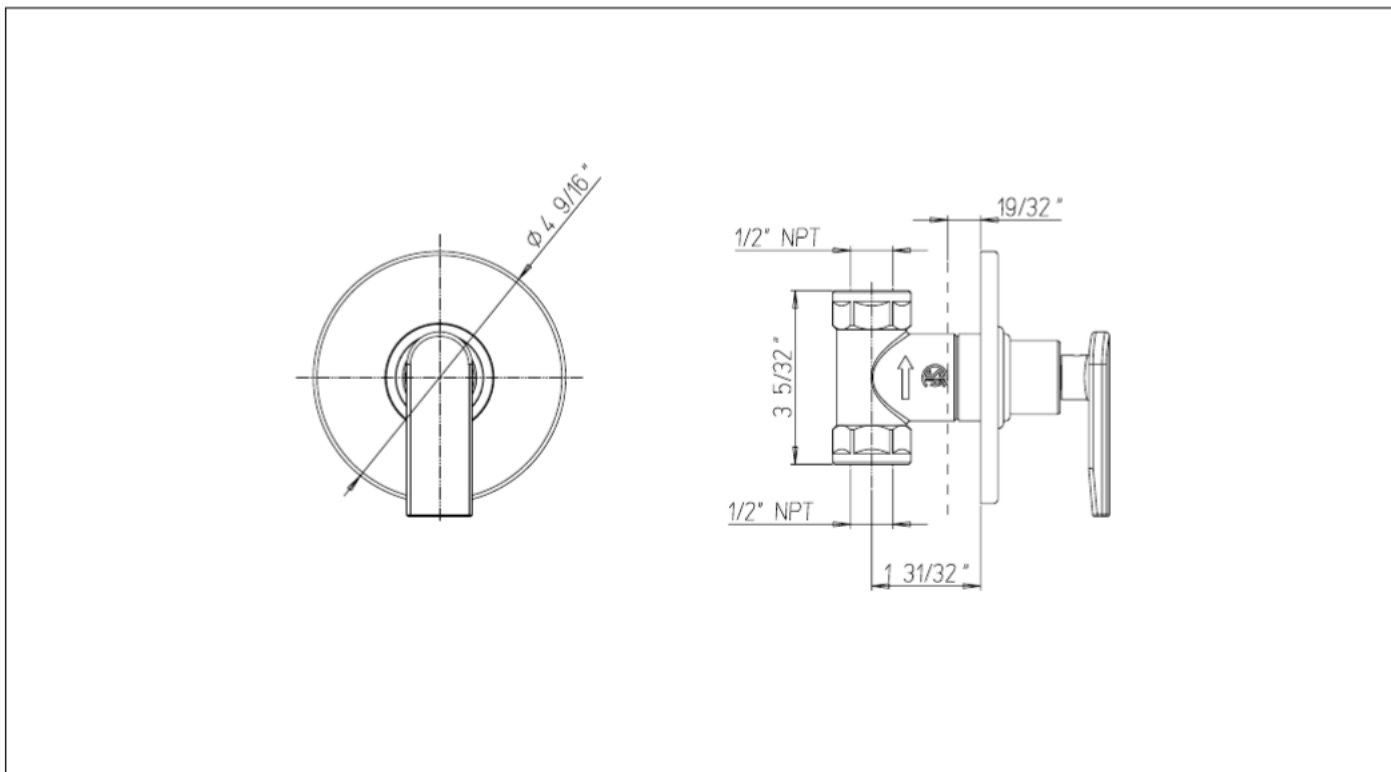

6040200

Volume Control Trim

needs rough VALVE 400 / 402

FINISHES

- 6040200PC Polished Chrome
- 6040200BG Brushed Gold
- 6040200BB Brushed Black

STANDARDS

- Compliant with ASME A112.18.1 - CSA B125.1 when sold with rough valve
- Certified by IAPMO R&T Lab when sold with rough valve
- ADA Compliant

FEATURES

- Solid Brass Construction
- Complete Trim Kit
- 1/4 turn ceramic disc valve
- Step-By-Step Installation Instructions

DIMENSIONS

Project _____
 Contractor _____