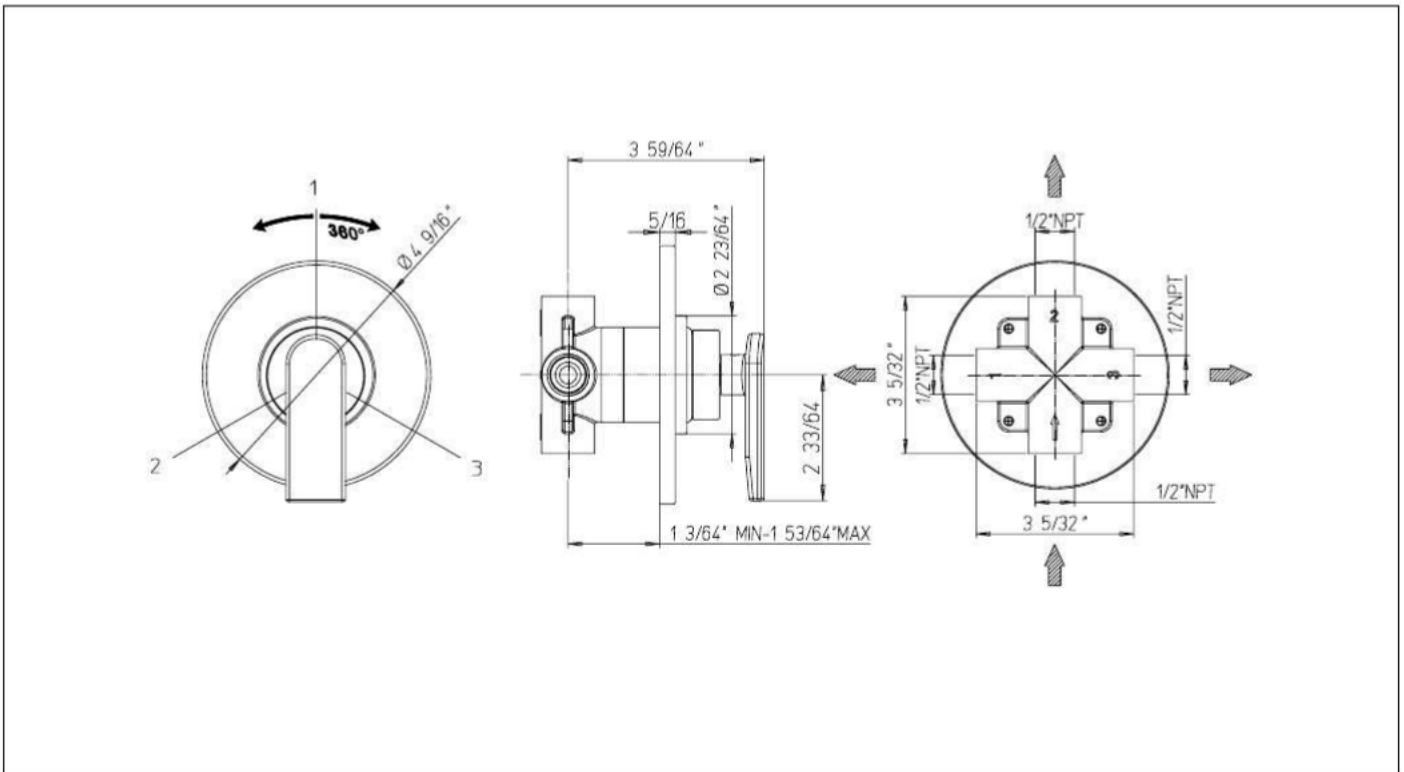

**6042500**

4-Port, 3 Way Diverter Valve Trim

needs rough VALVE 425

**FINISHES**

- 6042500PC Polished Chrome
- 6042500BG Brushed Gold
- 6042500BB Brushed Black

**STANDARDS**

- Compliant with ASME A112.18.1 - CSA B125.1 when sold with rough valve
- Certified by or IAPMO R&T Lab when sold with rough valve
- ADA Compliant

**FEATURES**

- Solid Brass Construction
- Complete Trim Kit
- Ceramic disc valve
- 3 way diverter
- Step-By-Step Installation Instructions

**DIMENSIONS**

Project \_\_\_\_\_  
 Contractor \_\_\_\_\_