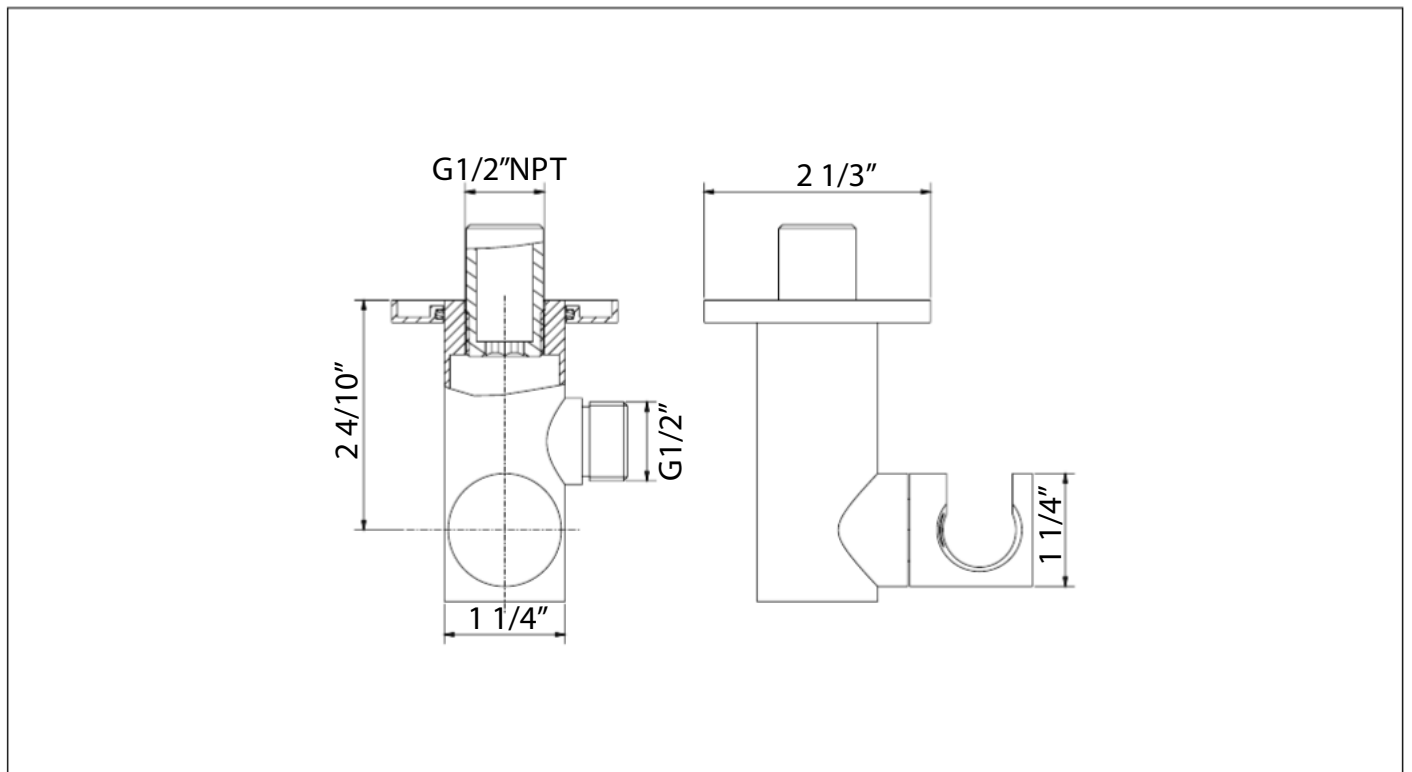

**6048000**

Shower Flange  
with water connection

**FINISHES**

- 6048000PC Polished Chrome
- 6048000BN Brushed Nickel
- 6048000BG Brushed Gold
- 6048000BB Brushed Black

**STANDARDS**

- Compliant with ASME A112.18.1 - CSA B125.1

**FEATURES**

- Solid Brass Construction
- 1/2" NPT Connection
- Step-By-Step Installation Instructions

**DIMENSIONS**

Project \_\_\_\_\_  
Contractor \_\_\_\_\_