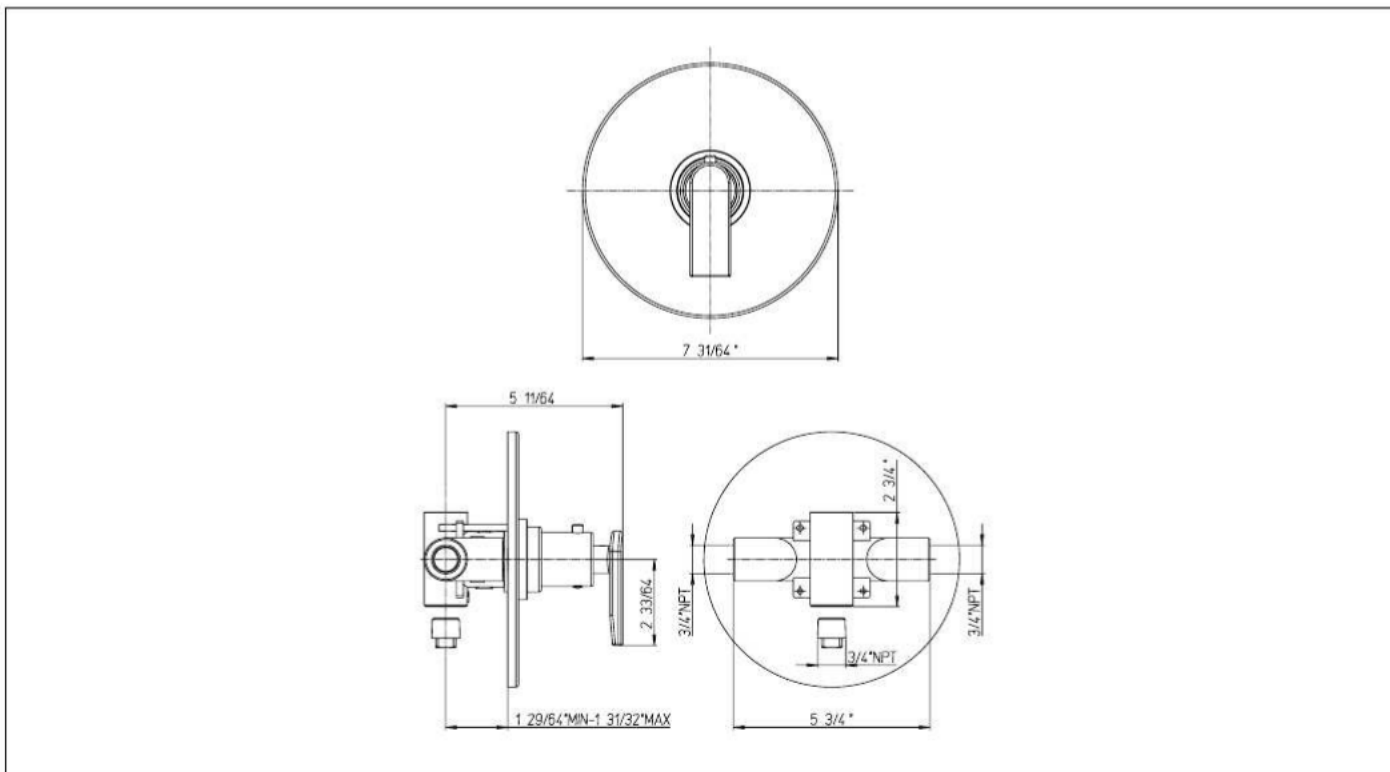

6071100

3/4" Thermostatic Valve Trim

needs rough VALVE 711

FINISHES

- 6071100PC Polished Chrome
- 6071100BG Brushed Gold
- 6071100BB Brushed Black

STANDARDS

- Compliant with ASME A112.18.1 - CSA B125.1 when sold with rough valve
- Certified by IAPMO R&T Lab when sold with rough valve
- ADA Compliant

FEATURES

- Solid Brass Construction
- Complete Trim Kit
- Thermo Control Cartridge
- Independent Temperature Control
- Stop limit temperature device included
- Step-By-Step Installation Instructions

DIMENSIONS