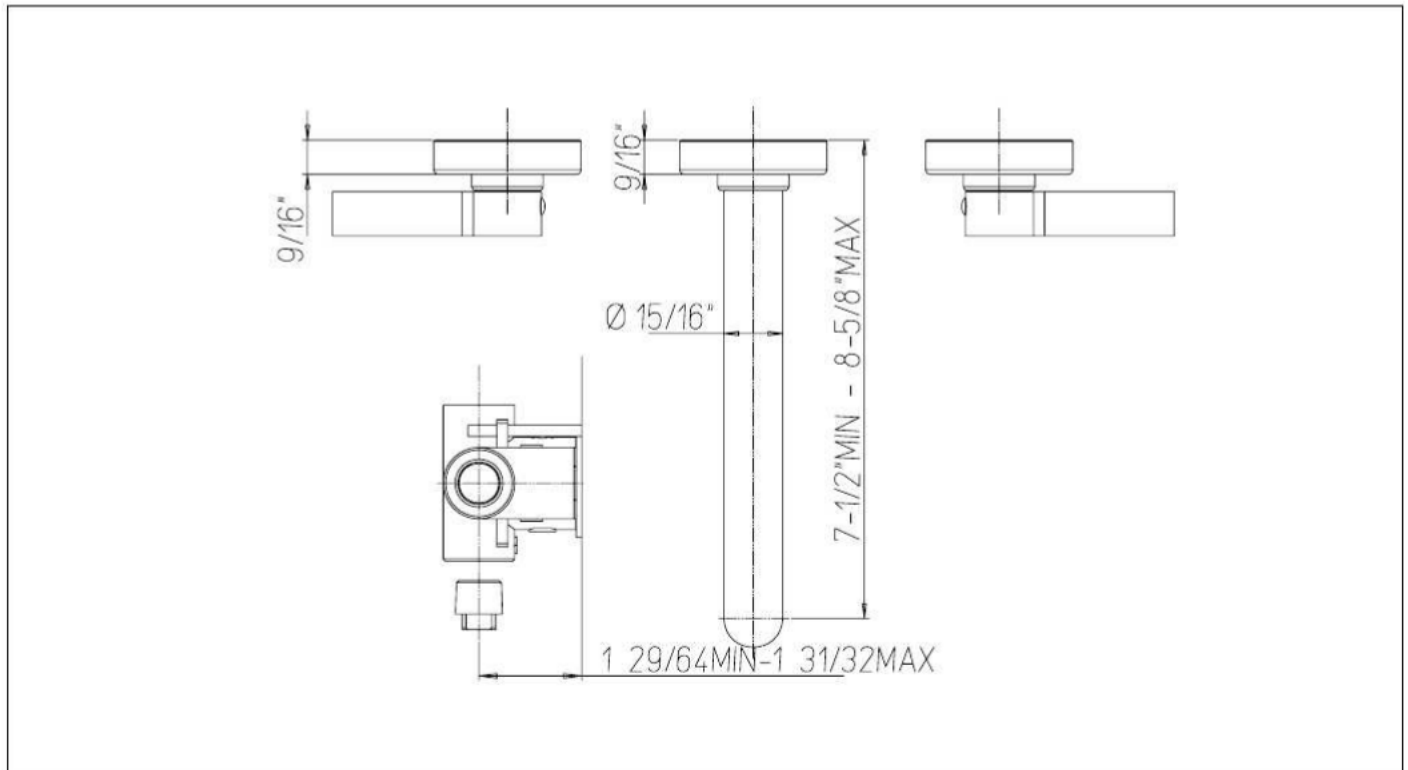

922070C

8" wall mounted lavatory faucet
external trim only

needs rough VALVE 207

FINISHES

- 921070CPC Polished Chrome
- 921070CBN Brushed Nickel
- 921070CBG Brushed Gold
- 921070CBB Brushed Black

STANDARDS

FEATURES

- Solid Brass Construction
- 1/4 turn Ceramic Disc Valve
- Step-By-Step Installation Instructions

DIMENSIONS

Project _____
Contractor _____