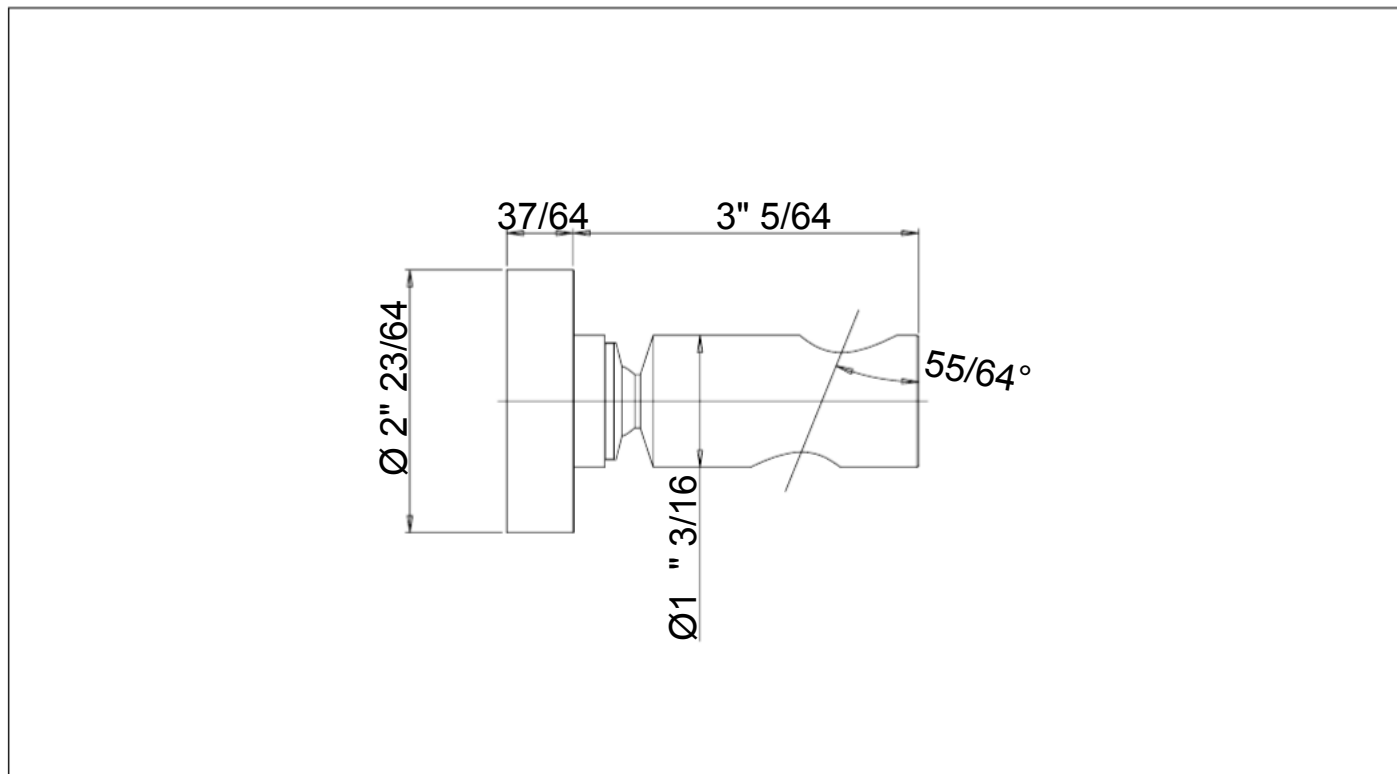

9270000

Round Handheld
Shower Hook

FINISHES

- 9270000PC Polished Chrome
- 9270000BN Brushed Nickel
- 9270000BG Brushed Gold
- 9270000BB Brushed Black

STANDARDS

- Compliant with ASME A112.18.1 - CSA B125.1

FEATURES

- Solid Brass Construction
- Step-By-Step Installation Instructions

DIMENSIONS

Project _____
Contractor _____