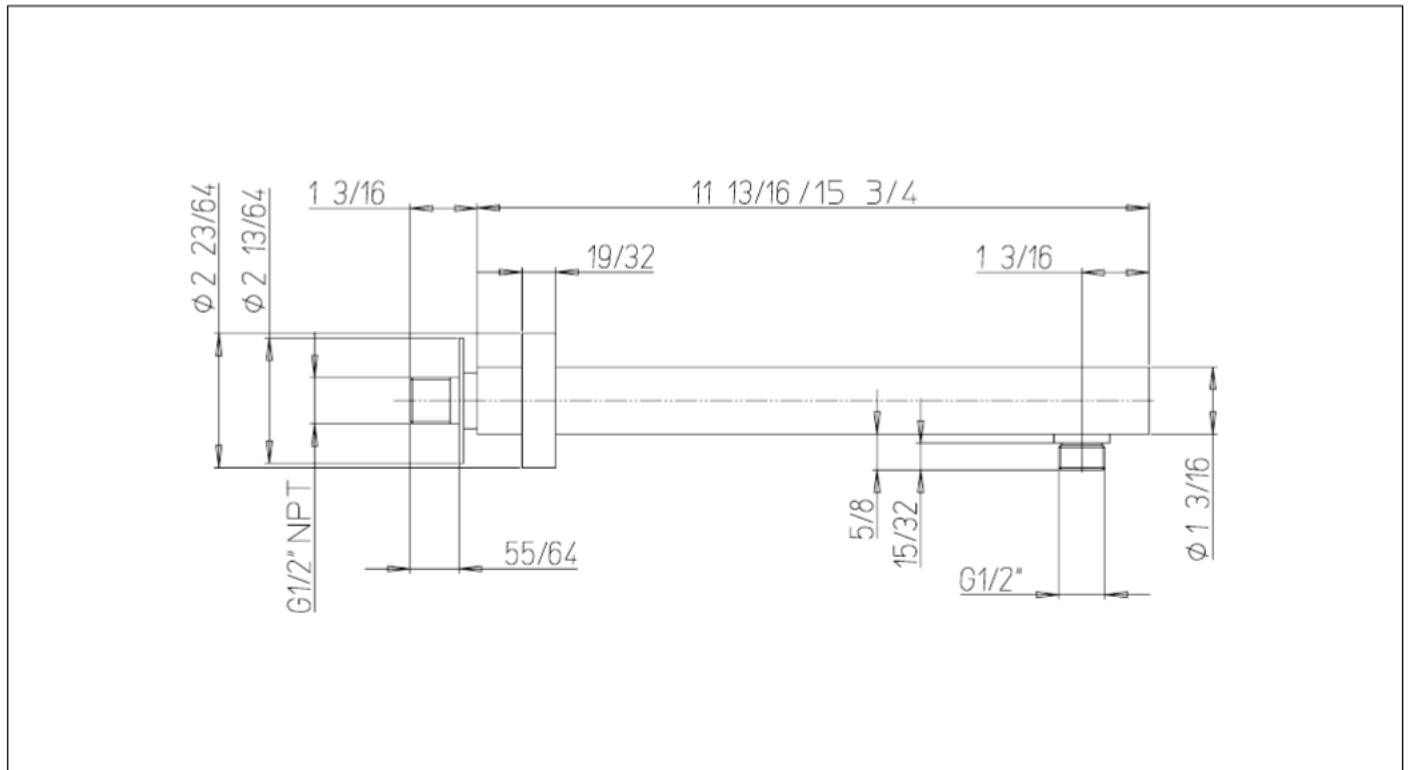

92745SP

Supported Shower Arm
Round 12"

FINISHES

- 92745SPPC Polished Chrome
- 92745SPBN Brushed Nickel
- 92745SPBG Brushed Gold
- 92745SPBB Brushed Black

STANDARDS

- Compliant with ASME A112.18.1 - CSA B125.1

FEATURES

- Solid Brass Construction
- 1/2" male NPT connection
- Round Flange to support arm
- Step-By-Step Installation Instructions

DIMENSIONS

Project _____
Contractor _____