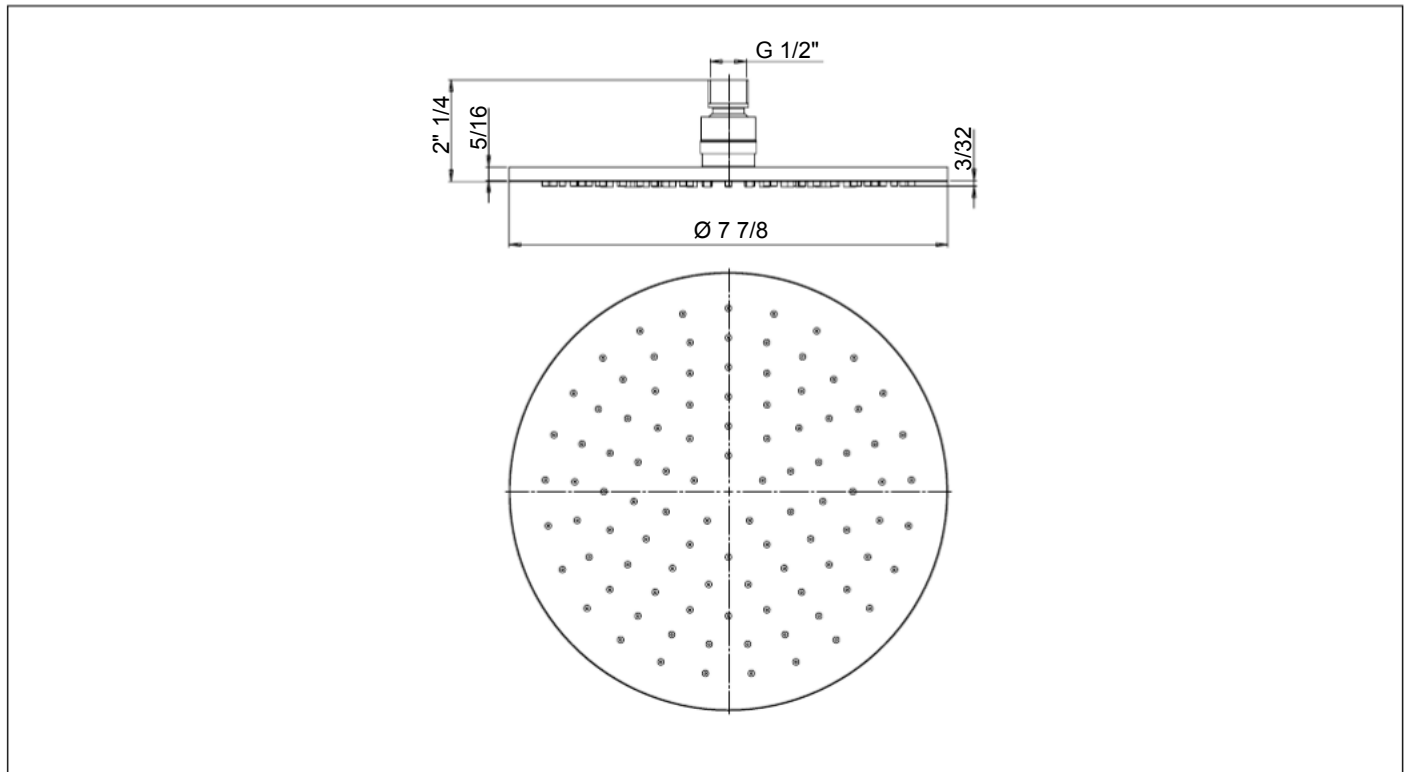

92760S1C
 8" Brass Round
 Showerhead

FINISHES

- 92760S1CPC Polished Chrome
- 92760S1CBN Brushed Nickel
- 92760S1CBG Brushed Gold
- 92760S1CBB Brushed Black

STANDARDS

- Compliant with ASME A112.18.1 - CSA B125.1
- CEC listed

FEATURES

- Solid Brass Construction
- 1/2" NPT Connection
- 1.8 GPM @ 60 PSI MAX
- Step-By-Step Installation Instructions

DIMENSIONS

Project _____
 Contractor _____