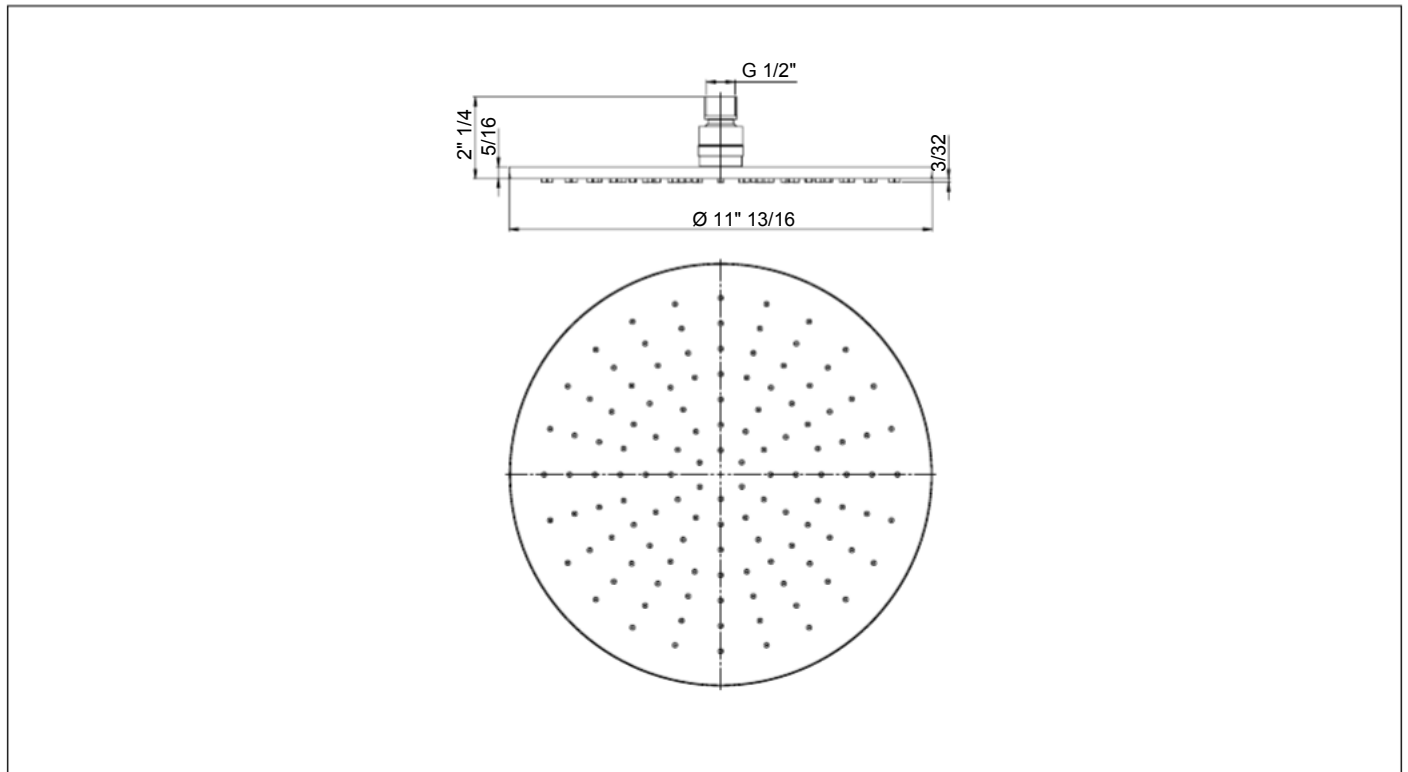

92760S2C
 12" Brass Round
 Showerhead

FINISHES

- 92760S2CPC Polished Chrome
- 92760S2CBN Brushed Nickel
- 92760S2CBG Brushed Gold
- 92760S2CBB Brushed Black

STANDARDS

- Compliant with ASME A112.18.1 - CSA B125.1
- CEC listed

FEATURES

- Solid Brass Construction
- 1/2" NPT Connection
- 1.8 GPM @ 60 PSI MAX
- Step-By-Step Installation Instructions

DIMENSIONS

Project _____
 Contractor _____