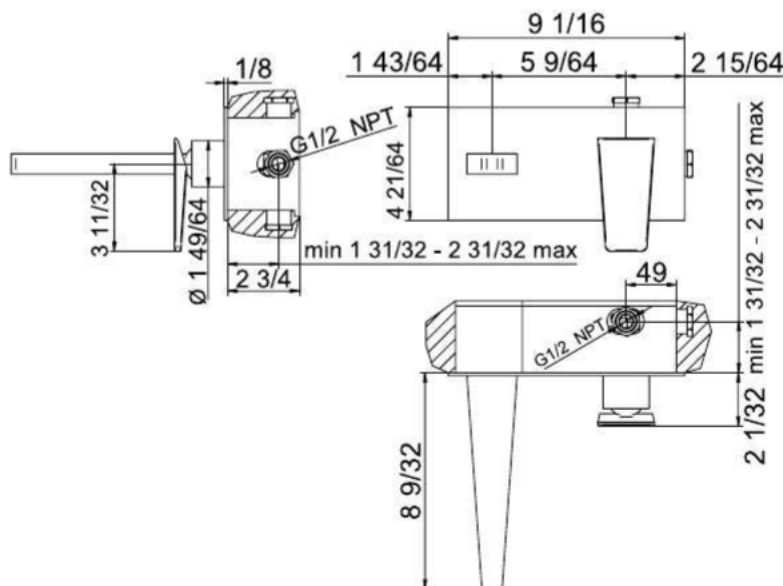

942080C

8" Wallmount Lavatory

FINISHES

942080CBB Polished Chrome

942080CBN Brushed Nickel

942080CBB Brushed Black

STANDARDS

- Compliant with ASME A112.18.1 - CSA B125.1
- Compliant with ANSI/NSF 61
- Compliant with NSF 372 (Low lead)
- Certified by IAPMO R&T Lab
- Meets EPA Water Sense Certification:
1.2gpm, 4.5L/min

FEATURES

Solid Brass Construction
Single Control Ceramic Disc Valve
Metal Pop-up assembly
1 hole installation. Optional 3-hole
deckplate sold separately
Step-By-Step Installation Instructions

DIMENSIONS