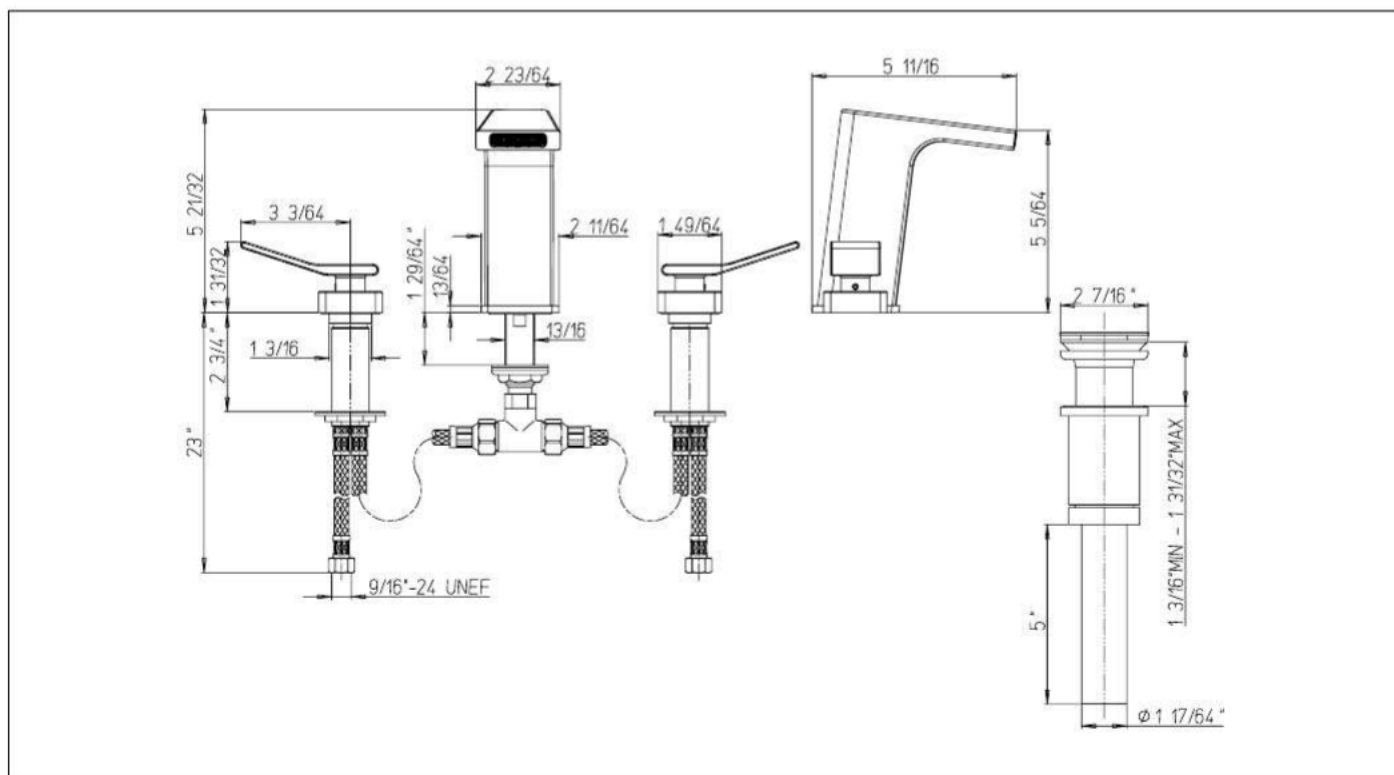

742140C

8" Widespread Lavatory

FINISHES

742140CPC Polished Chrome

742140CBN Brushed Nickel

STANDARDS

- Compliant with ASME A112.18.1 - CSA B125.1
- Compliant with ANSI/NSF 61
- Compliant with NSF 372 (Low lead)
- Certified by IAPMO R&T Lab
- Meets EPA Water Sense Certification:
1.2gpm, 4.5L/min
- ADA Compliant

FEATURES

- Solid Brass Construction
- 1/4 turn Ceramic Disc Valve
- Metal Pop-up assembly
- Step-By-Step Installation Instructions

DIMENSIONS

Project _____
 Contractor _____