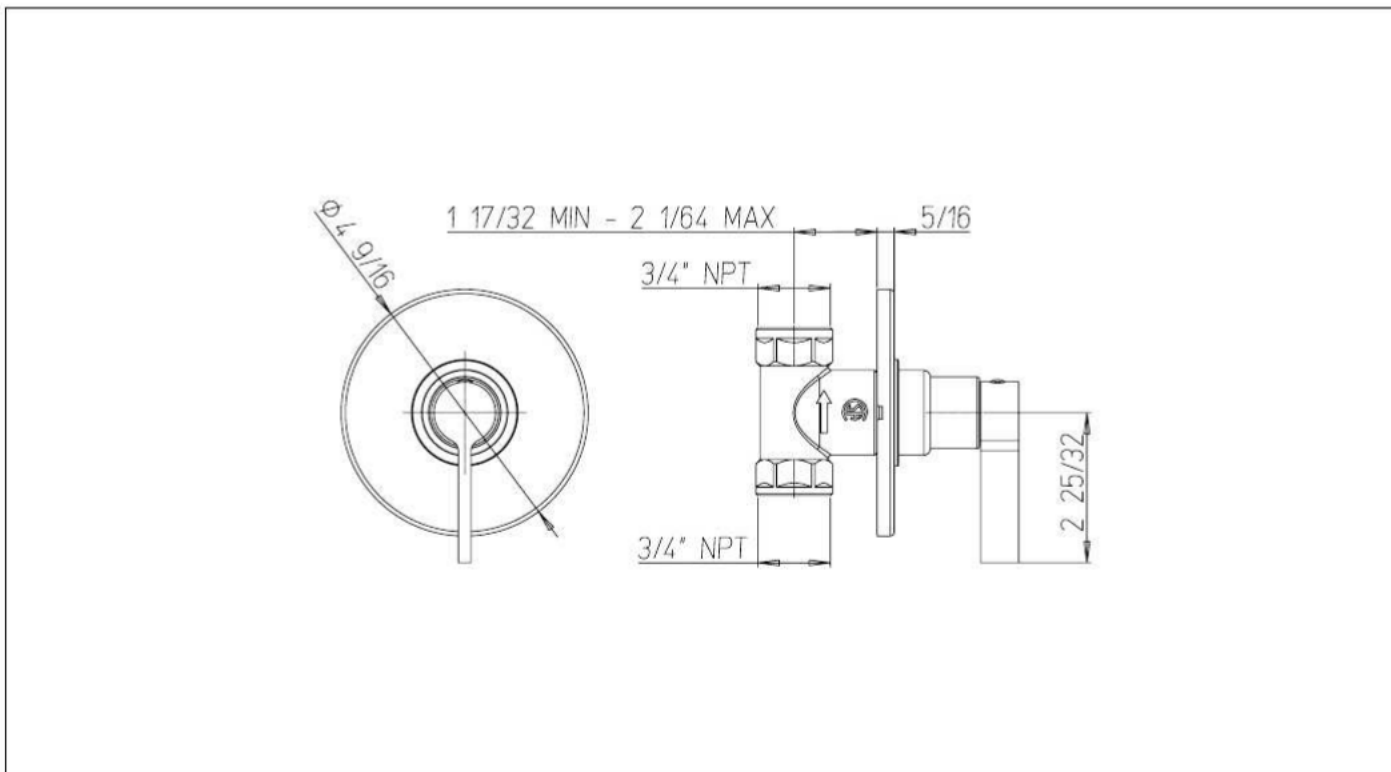

92402L0

Volume Control Trim

needs rough VALVE 400 / 402

FINISHES

- 92402L0PC Polished Chrome
- 92402L0BN Brushed Nickel
- 92402L0BG Brushed Gold
- 92402L0BB Brushed Black

STANDARDS

- Compliant with ASME A112.18.1 - CSA B125.1 when sold with rough valve
- Certified by IAPMO R&T Lab when sold with rough valve
- ADA Compliant

FEATURES

- Solid Brass Construction
- Complete Trim Kit
- 1/4 turn ceramic disc valve
- Step-By-Step Installation Instructions

DIMENSIONS

Project _____
 Contractor _____