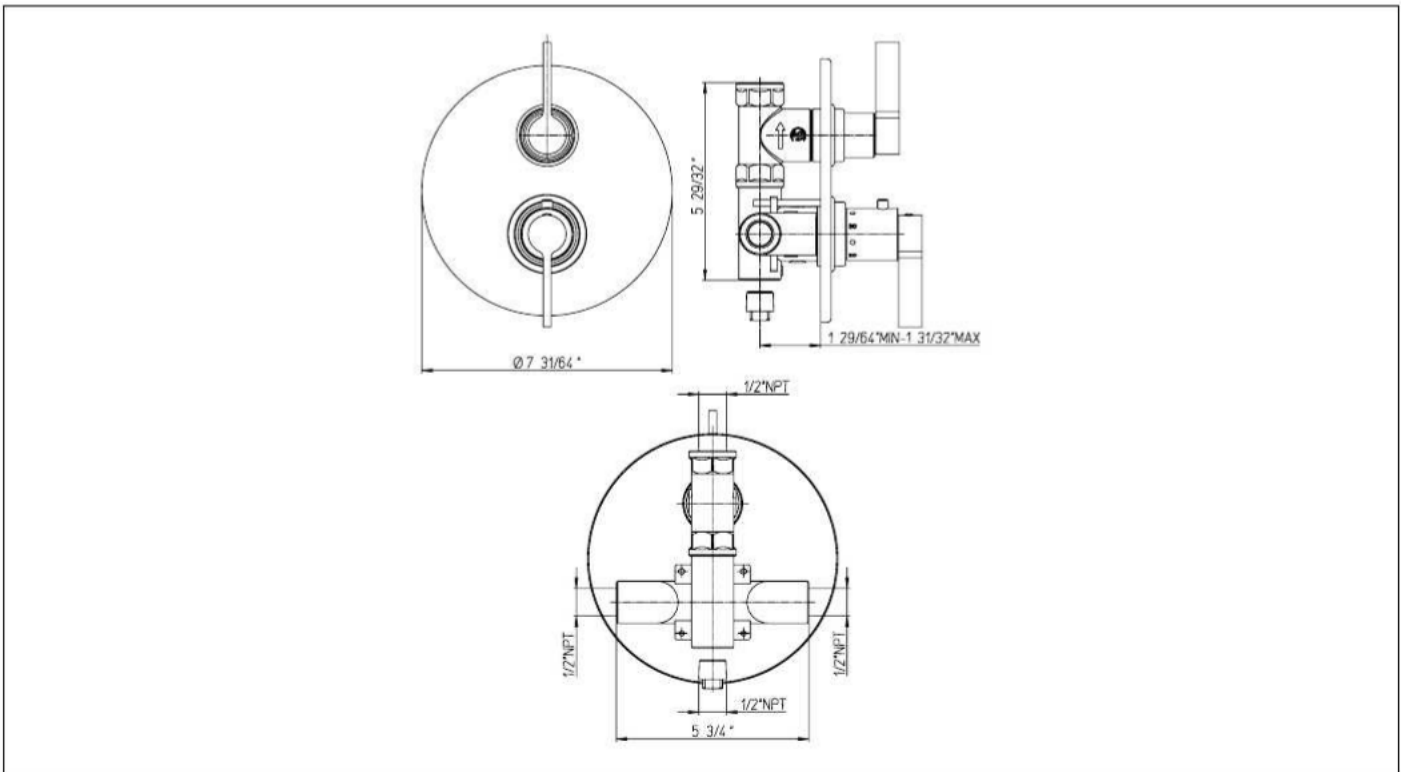

**92690LO**

1/2" Thermostatic Trim  
With Volume Control

needs rough VALVE 690

**FINISHES**

- 92690LOPC Polished Chrome
- 92690LOBN Brushed Nickel
- 92690LOBG Brushed Gold
- 92690LOBB Brushed Black

**STANDARDS**

- Compliant with ASME A112.18.1 - CSA B125.1 when sold with rough valve
- Certified by IAPMO R&T Lab when sold with rough valve
- ADA Compliant

**FEATURES**

- Solid Brass Construction
- Complete Trim Kit
- Thermo Control Cartridge
- 1/4 turn Ceramic disc valve
- Independent Temperature Control
- Stop limit temperature device included
- Step-By-Step Installation Instructions

**DIMENSIONS**

Project \_\_\_\_\_  
Contractor \_\_\_\_\_