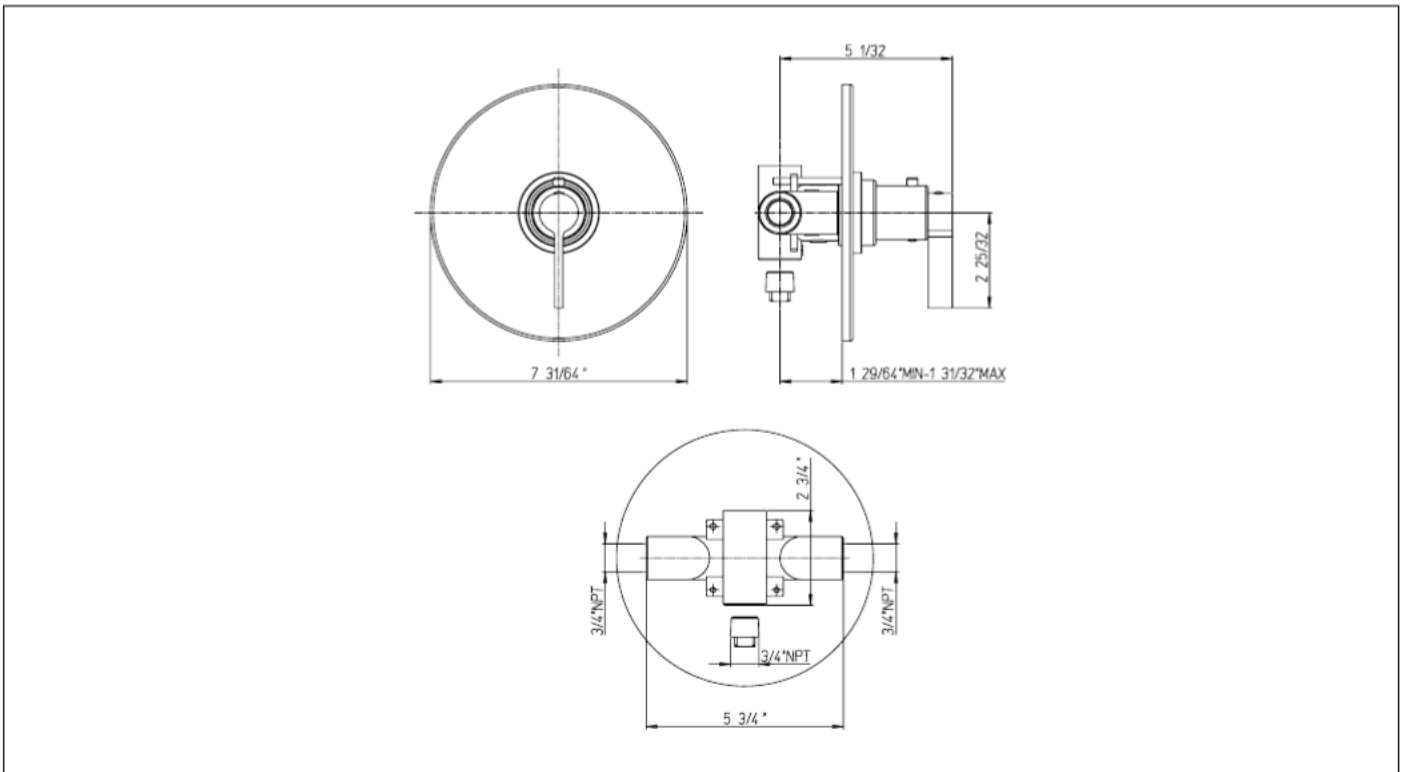

92711L0

3/4" Thermostatic Valve Trim

needs rough VALVE 711

FINISHES

- 92711L0PC Polished Chrome
- 92711L0BN Brushed Nickel
- 92711L0BG Brushed Gold
- 92711L0BB Brushed Black

STANDARDS

- Compliant with ASME A112.18.1 - CSA B125.1 when sold with rough valve
- Certified by IAPMO R&T Lab when sold with rough valve
- ADA Compliant

FEATURES

- Solid Brass Construction
- Complete Trim Kit
- Thermo Control Cartridge
- Independent Temperature Control
- Stop limit temperature device included
- Step-By-Step Installation Instructions

DIMENSIONS