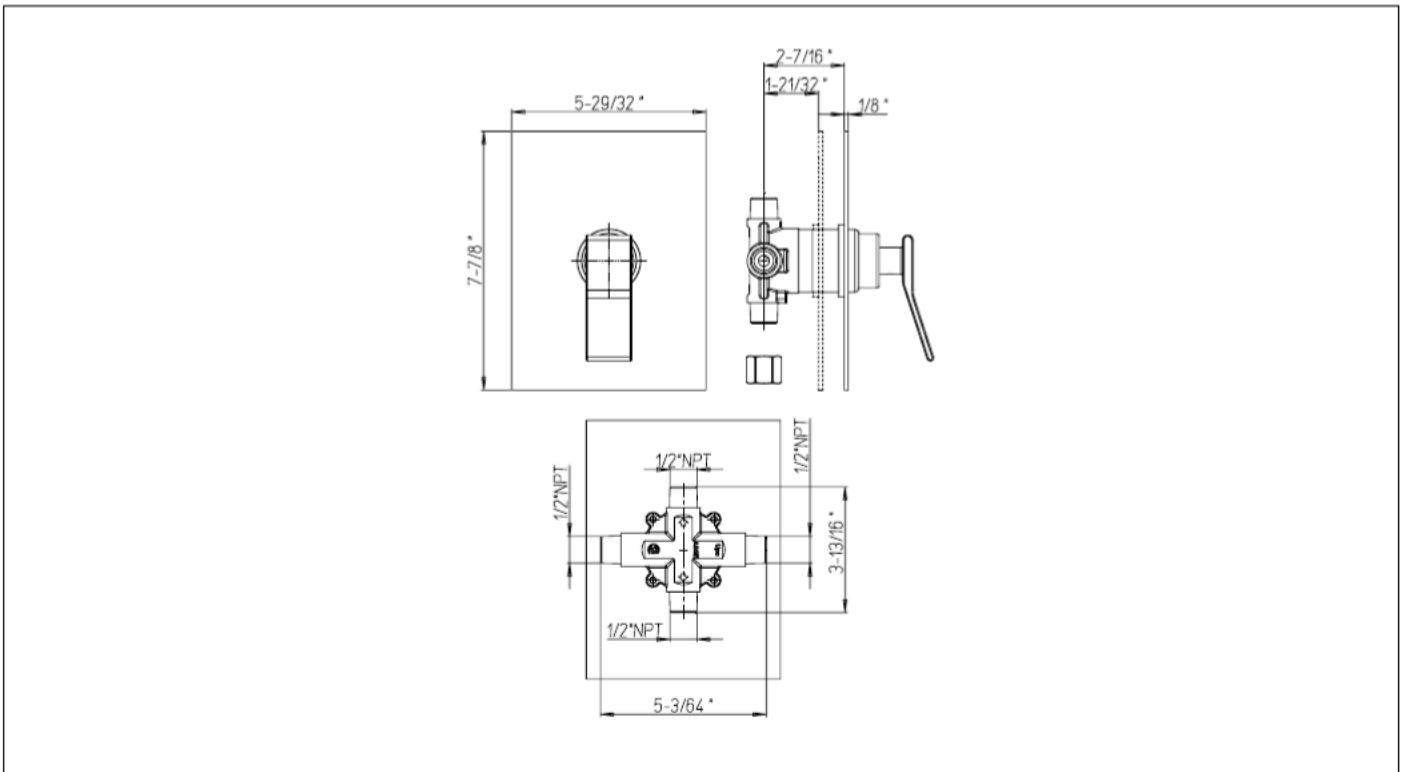

7468700

Pressure Balance Valve Trim Only

needs rough VALVE 697

FINISHES

- 7468700PC Polished Chrome
- 7468700BN Brushed Nickel

STANDARDS

- Compliant with ASME A112.18.1 - CSA B125.1 when sold with rough valve
- Certified by IAPMO R&T Lab when sold with rough valve
- ADA Compliant

FEATURES

- Solid Brass Construction
- Pressure Balance Trim
- Built-in volume control
- Includes pressure balance cartridge
- 1/2" Pressure Balance Valve featuring Ceramic Discs
- Step-By-Step Installation Instructions

DIMENSIONS

Project _____

Contractor _____