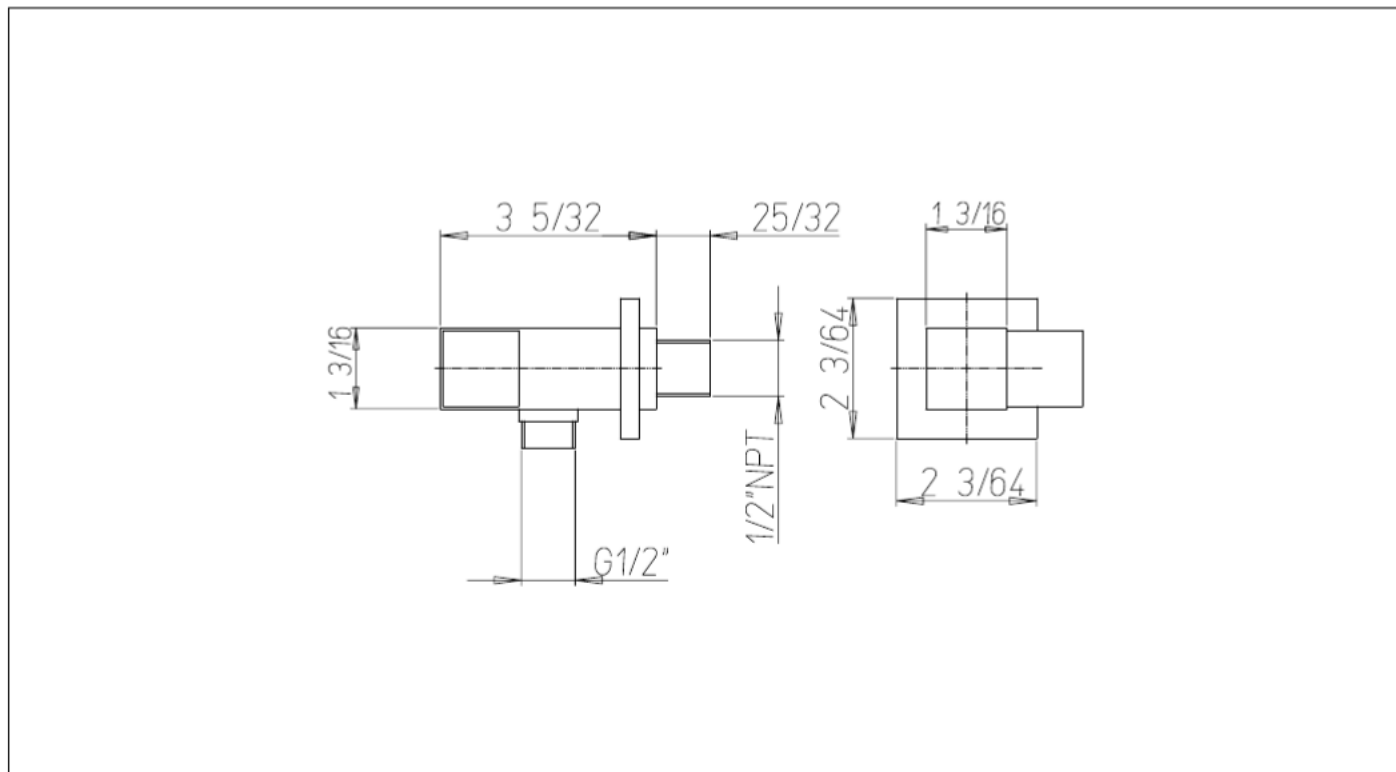

**8448000**

Shower Flange  
with water connection

**FINISHES**

- 8448000PC Polished Chrome
- 8448000BN Brushed Nickel
- 8448000BB Brushed Black

**STANDARDS**

- Compliant with ASME A112.18.1 - CSA B125.1

**FEATURES**

- Solid Brass Construction
- 1/2" NPT Connection
- Step-By-Step Installation Instructions

**DIMENSIONS**

Project \_\_\_\_\_  
Contractor \_\_\_\_\_